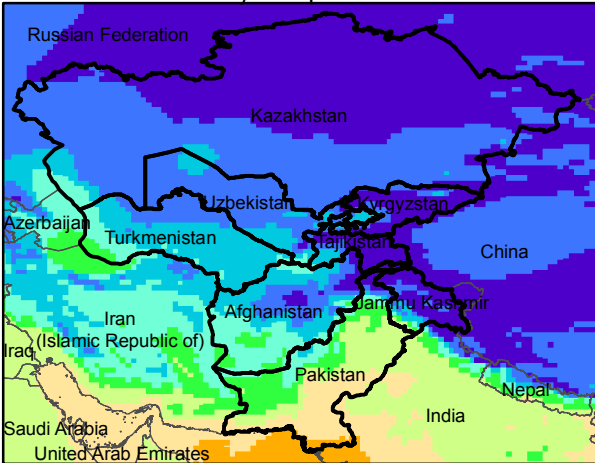

Central Asia Dekadal Temperature and Anomalies

Dec. dekad 1

Mean Daily Temp. 2014

Dec. dekad 2

Mean Daily Temp. 2014

Dec. dekad 3

Mean Daily Temp. 2014

**2014
(NOAA
-GFS)**