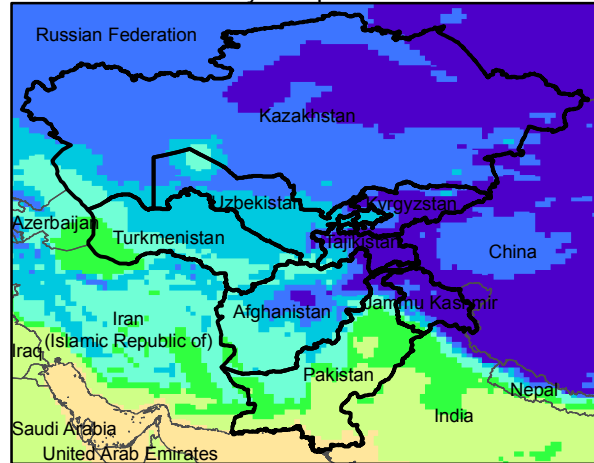

Central Asia Dekadal Temperature and Anomalies

Dec. dekad 1

Mean Daily Temp. 2014

Dec. dekad 2

Mean Daily Temp. 2014

Dec. dekad 3

Mean Daily Temp. 2014

**2014
(NOAA
-GFS)**