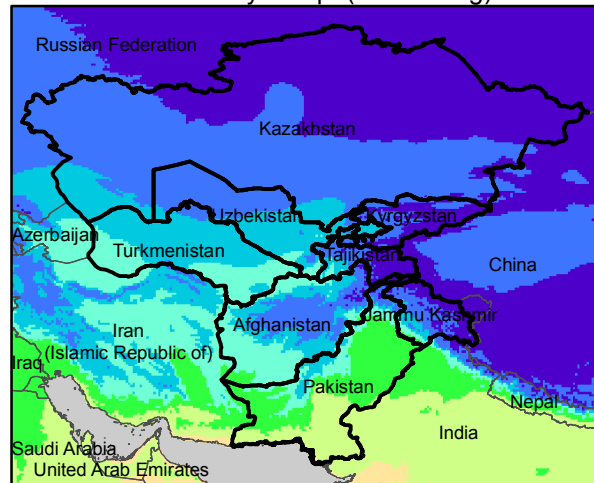

Mean Daily Temp. Diff. from Average

Mean Daily Temp. ('61-'90 avg)

**Avg.
(IWM1)**