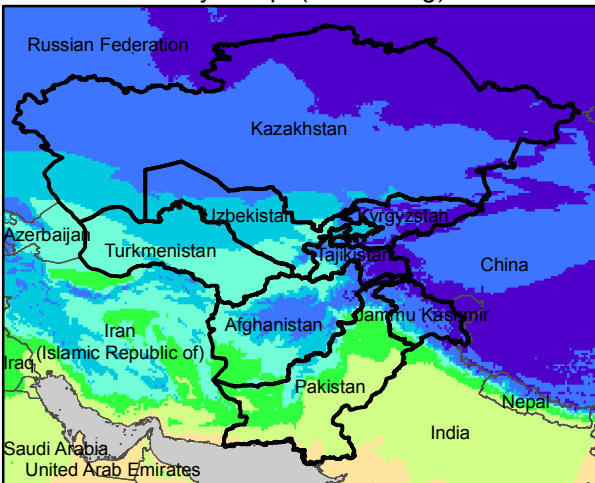

Mean Daily Temp. ('61-'90 avg)

**Avg.
(IWM1)**

Mean Daily Temp. Diff. from Average