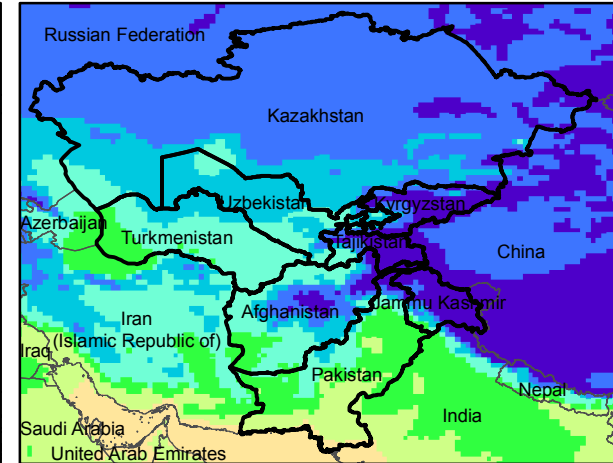

Central Asia Dekadal Temperature and Anomalies

Dec. dekad 1

Mean Daily Temp. 2014

Dec. dekad 2

Mean Daily Temp. 2014

Dec. dekad 3

Mean Daily Temp. 2014

**2014
(NOAA
-GFS)**