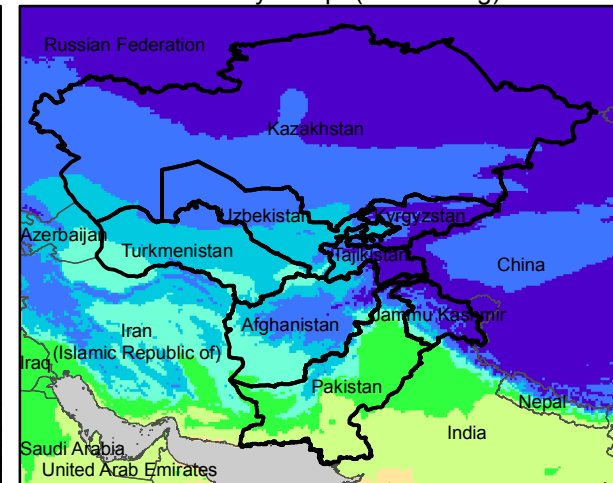

Mean Daily Temp. Diff. from Average

Mean Daily Temp. ('61-'90 avg)

**Avg.
(IWM1)**