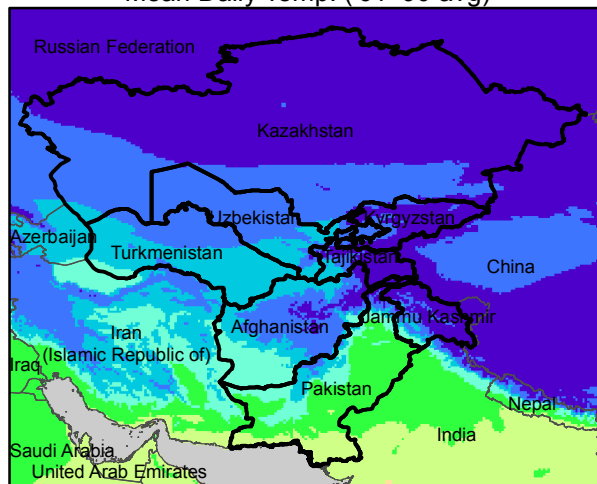

Mean Daily Temp. Diff. from Average

Mean Daily Temp. ('61-'90 avg)

Avg.
(IWM1)