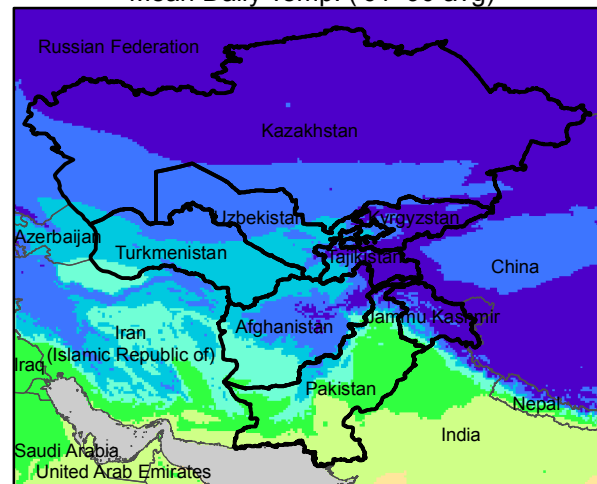

Mean Daily Temp. Diff. from Average

Mean Daily Temp. ('61-'90 avg)

Avg.
(IWM1)