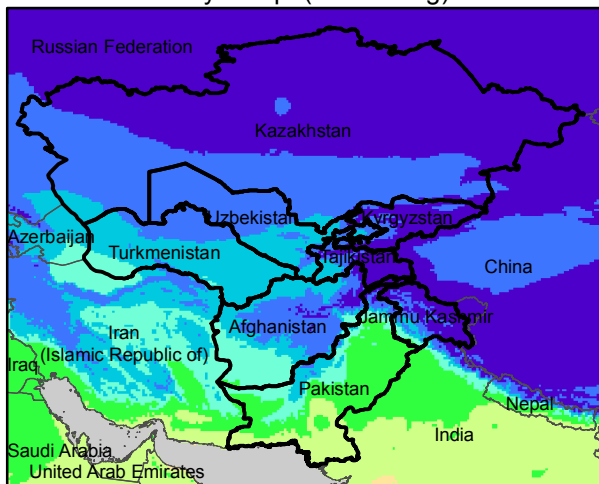

Mean Daily Temp. ('61-'90 avg)

Avg.
(IWM1)

Mean Daily Temp. Diff. from Average