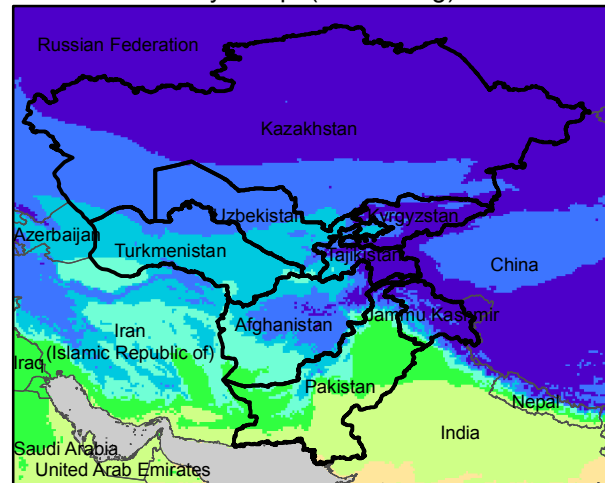

Mean Daily Temp. ('61-'90 avg)

Avg.
(IWM1)

Mean Daily Temp. Diff. from Average