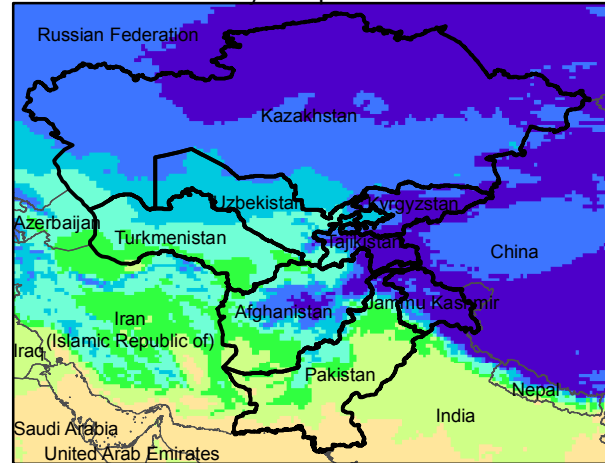

# CentralAsia Dekadal Temperature and Anomalies

Feb. dekad 1

Mean Daily Temp. 2015

Feb. dekad 2

Mean Daily Temp. 2015

Feb. dekad 3

Mean Daily Temp. 2015

2015  
(NOAA  
-GFS)