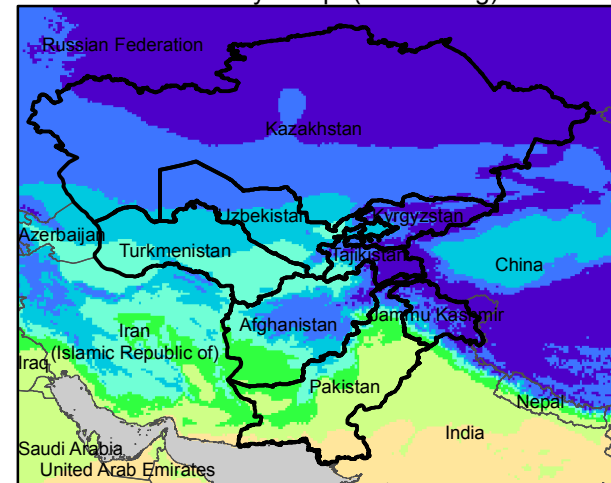

Mean Daily Temp. Diff. from Average

Mean Daily Temp. ('61-'90 avg)

Avg.
(IWM1)