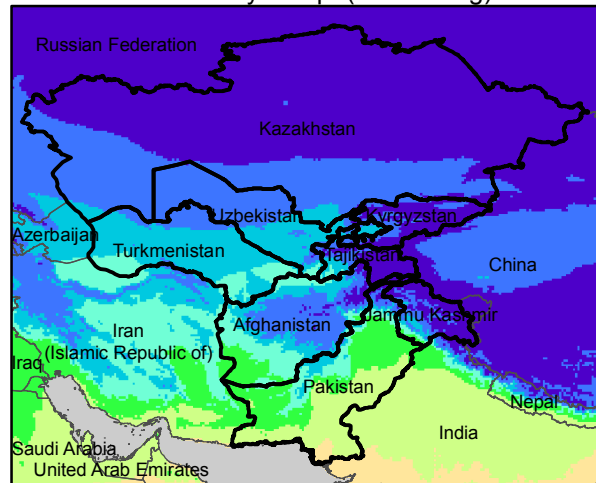

Mean Daily Temp. Diff. from Average

Mean Daily Temp. ('61-'90 avg)

Avg.
(IWM1)