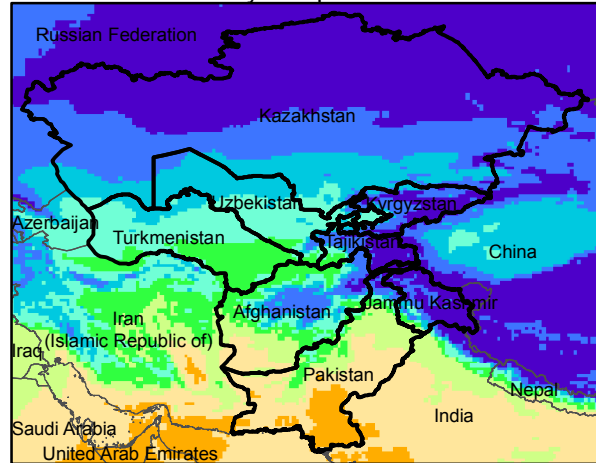

# CentralAsia Dekadal Temperature and Anomalies

Feb. dekad 1

Mean Daily Temp. 2015

Feb. dekad 2

Mean Daily Temp. 2015

Feb. dekad 3

Mean Daily Temp. 2015

2015  
(NOAA  
-GFS)