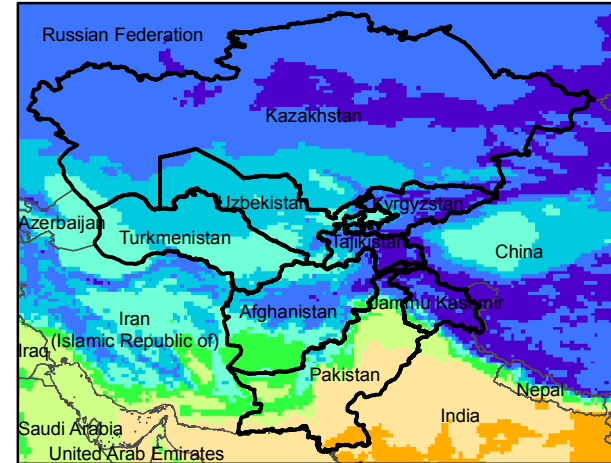

# CentralAsia Dekadal Temperature and Anomalies

Feb. dekad 1

Mean Daily Temp. 2015

Feb. dekad 2

Mean Daily Temp. 2015

Feb. dekad 3

Mean Daily Temp. 2015

2015  
(NOAA  
-GFS)