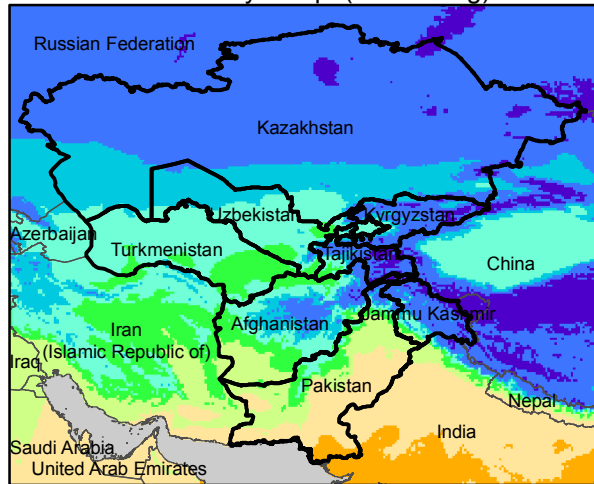

Mean Daily Temp. ('61-'90 avg)

Mean Daily Temp. ('61-'90 avg)

Mean Daily Temp. ('61-'90 avg)

Avg.
(IWM1)