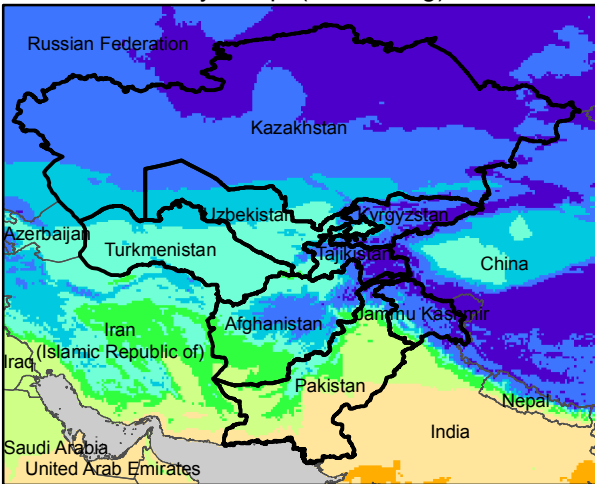

Mean Daily Temp. ('61-'90 avg)

Mean Daily Temp. ('61-'90 avg)

Mean Daily Temp. ('61-'90 avg)

Avg.
(IWM1)