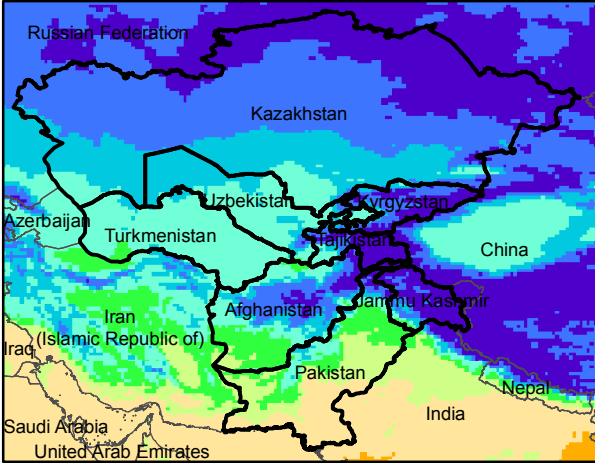

Central Asia Dekadal Temperature and Anomalies

Mar. dekad 1

Mar. dekad 2

Mar. dekad 3

Mean Daily Temp. 2015

Mean Daily Temp. 2015

Mean Daily Temp. 2015

2015
(NOAA
-GFS)