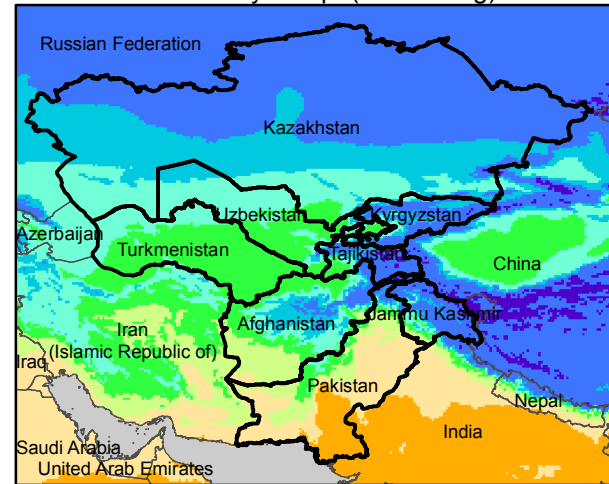

Mean Daily Temp. ('61-'90 avg)

Mean Daily Temp. ('61-'90 avg)

Mean Daily Temp. ('61-'90 avg)

Avg.
(IWM1)