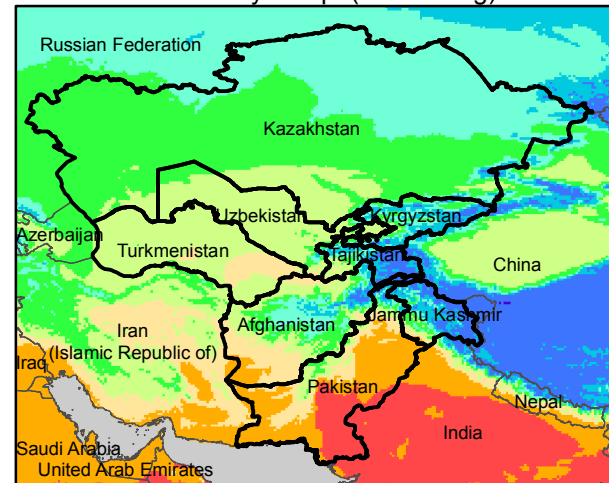

Mean Daily Temp. ('61-'90 avg)

Mean Daily Temp. ('61-'90 avg)

Mean Daily Temp. ('61-'90 avg)

Avg.
(IWM1)