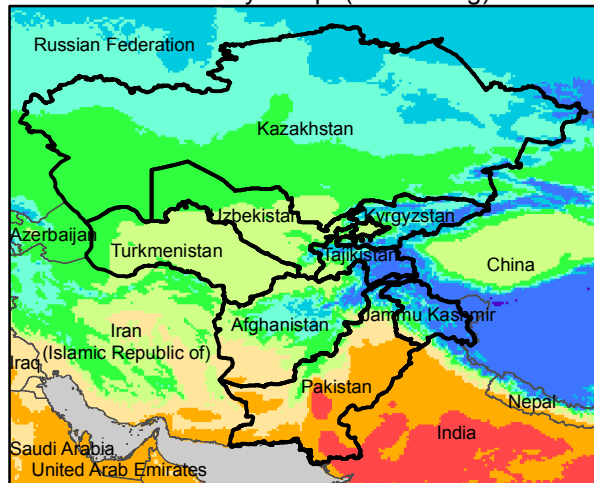

Mean Daily Temp. ('61-'90 avg)

Mean Daily Temp. ('61-'90 avg)

Mean Daily Temp. ('61-'90 avg)

Avg.
(IWM1)