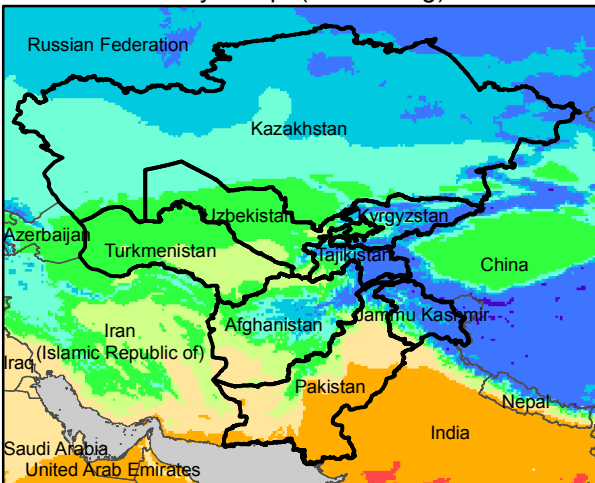

Mean Daily Temp. ('61-'90 avg)

Mean Daily Temp. ('61-'90 avg)

Mean Daily Temp. ('61-'90 avg)

Avg.
(IWM1)