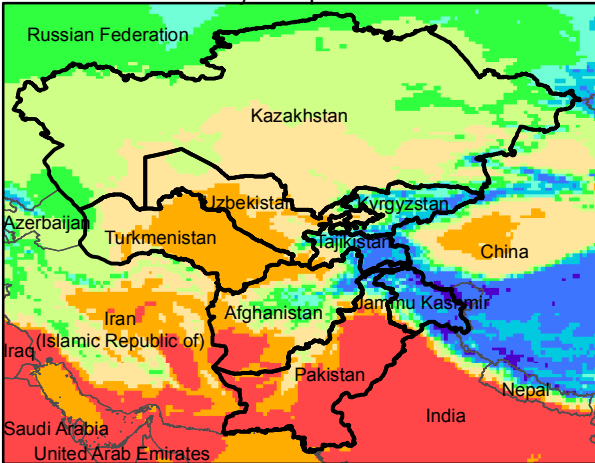

# Central Asia Dekadal Temperature and Anomalies

May. dekad 1

Mean Daily Temp. 2015

May. dekad 2

Mean Daily Temp. 2015

May. dekad 3

Mean Daily Temp. 2015

2015  
(NOAA  
-GFS)