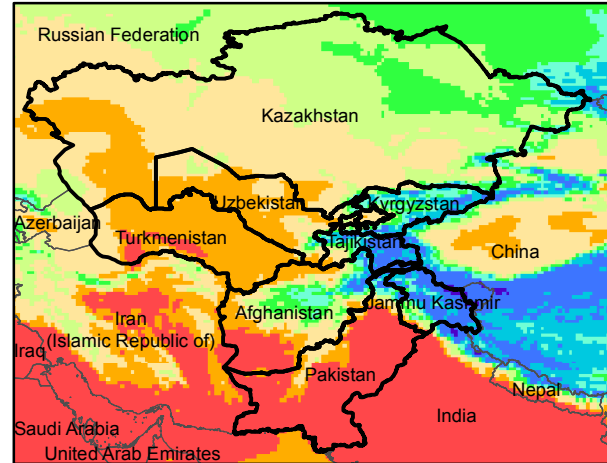

# Central Asia Dekadal Temperature and Anomalies

May. dekad 1

Mean Daily Temp. 2015

May. dekad 2

Mean Daily Temp. 2015

May. dekad 3

Mean Daily Temp. 2015

2015  
(NOAA  
-GFS)