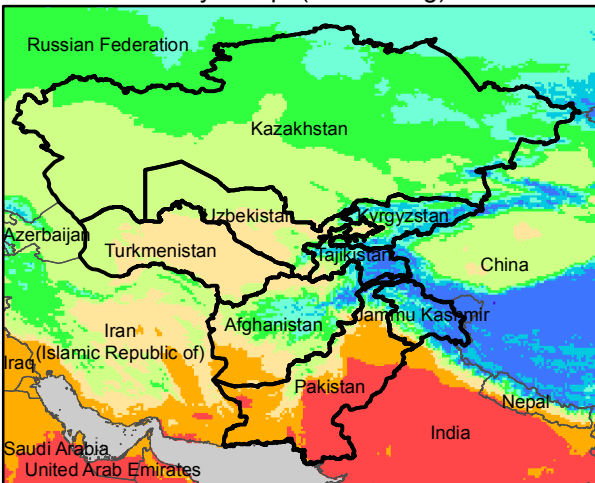

Mean Daily Temp. ('61-'90 avg)

Avg.
(IWMI)

Mean Daily Temp. Diff. from Average