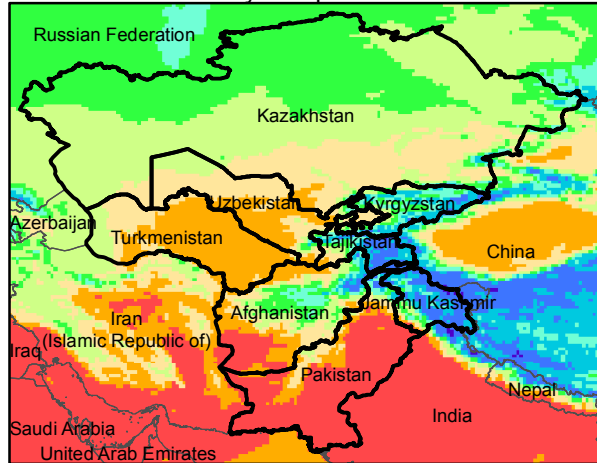

# Central Asia Dekadal Temperature and Anomalies

May. dekad 1

Mean Daily Temp. 2015

May. dekad 2

Mean Daily Temp. 2015

May. dekad 3

Mean Daily Temp. 2015

2015  
(NOAA  
-GFS)