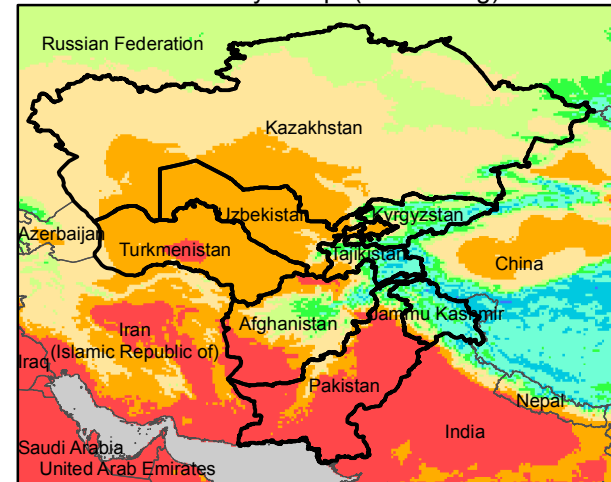

Mean Daily Temp. Diff. from Average

Mean Daily Temp. ('61-'90 avg)

Avg.
(IWM1)