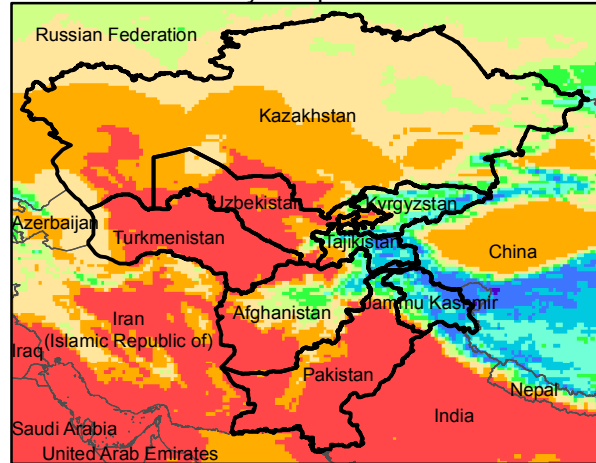

Central Asia Dekadal Temperature and Anomalies

Jun. dekad 1

Mean Daily Temp. 2015

Jun. dekad 2

Mean Daily Temp. 2015

Jun. dekad 3

Mean Daily Temp. 2015

2015
(NOAA
-GFS)