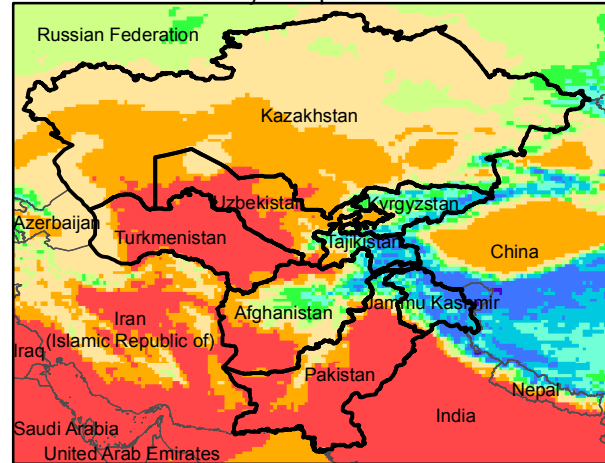

Central Asia Dekadal Temperature and Anomalies

Jun. dekad 1

Mean Daily Temp. 2015

Jun. dekad 2

Mean Daily Temp. 2015

Jun. dekad 3

Mean Daily Temp. 2015

2015
(NOAA
-GFS)