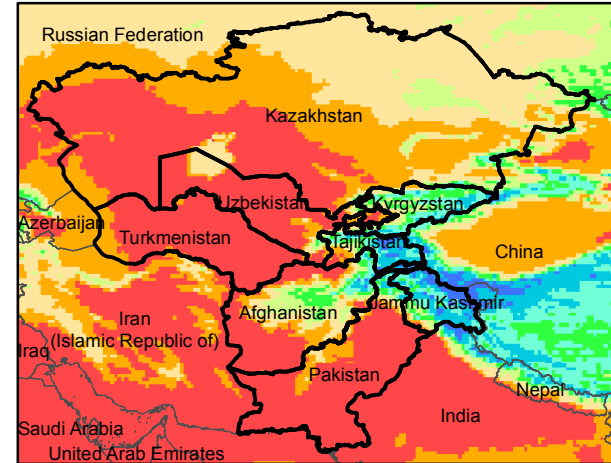

Central Asia Dekadal Temperature and Anomalies

Jun. dekad 1

Mean Daily Temp. 2015

Jun. dekad 2

Mean Daily Temp. 2015

Jun. dekad 3

Mean Daily Temp. 2015

2015
(NOAA
-GFS)