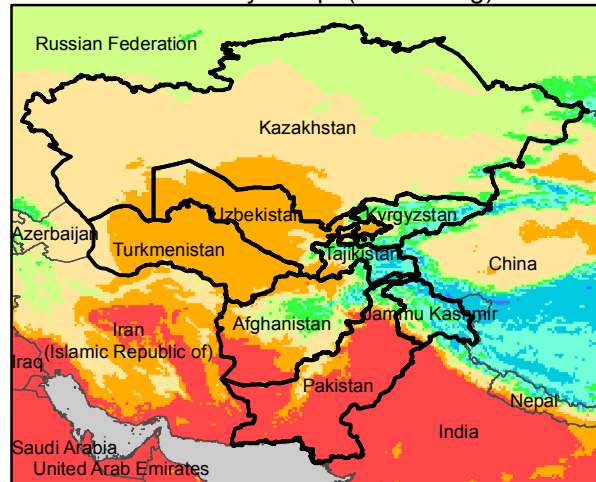

Mean Daily Temp. Diff. from Average

Mean Daily Temp. ('61-'90 avg)

Avg.
(IWM1)