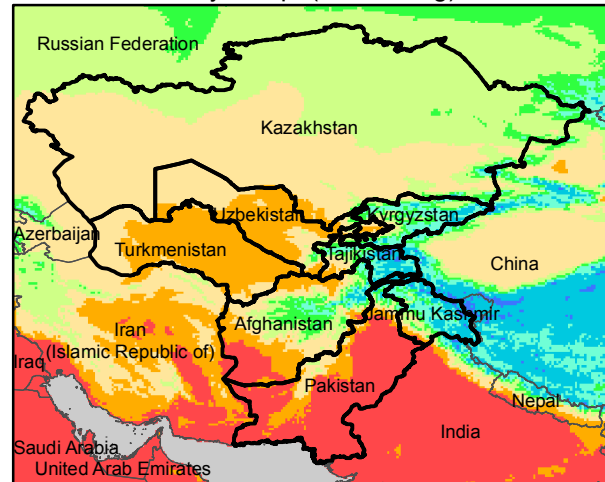

Mean Daily Temp. ('61-'90 avg)

Avg.
(IWM1)

Mean Daily Temp. Diff. from Average