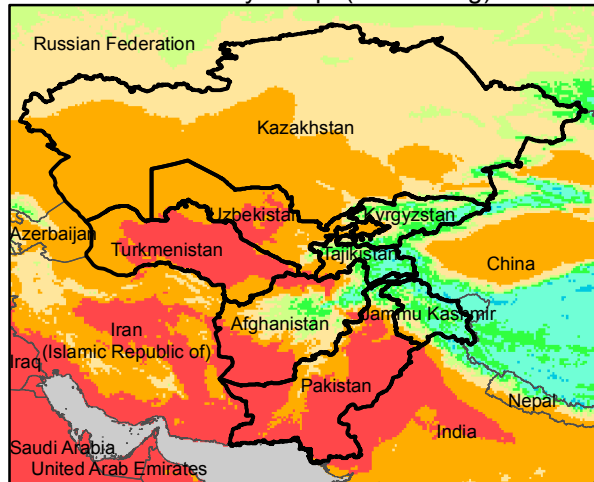

Mean Daily Temp. Diff. from Average

Mean Daily Temp. ('61-'90 avg)

Avg.
(IWM1)