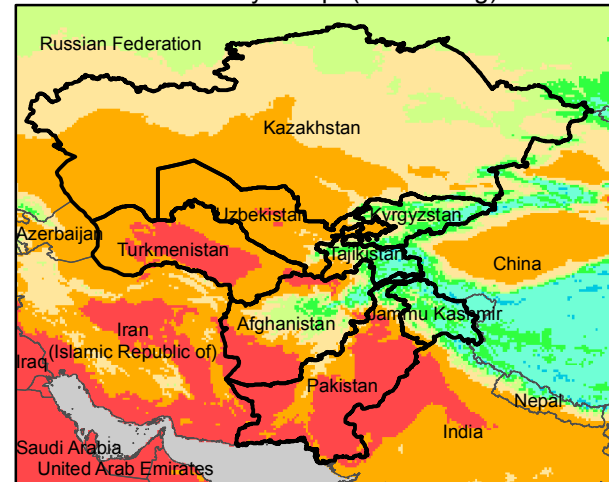

Mean Daily Temp. Diff. from Average

Mean Daily Temp. ('61-'90 avg)

Avg.
(IWM1)