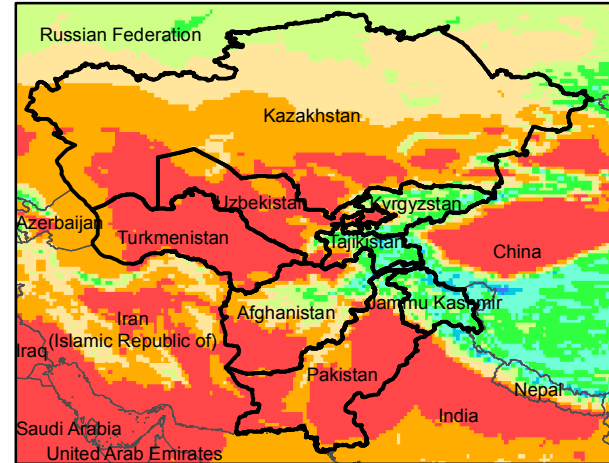

Central Asia Dekadal Temperature and Anomalies

Jul. dekad 1

Mean Daily Temp. 2015

Jul. dekad 2

Mean Daily Temp. 2015

Jul. dekad 3

Mean Daily Temp. 2015

2015
(NOAA
-GFS)