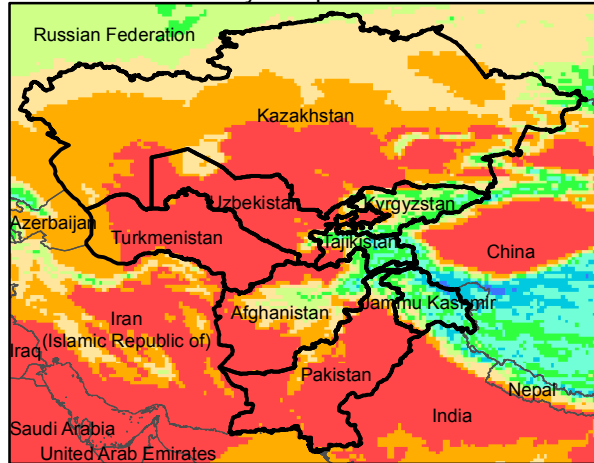

Central Asia Dekadal Temperature and Anomalies

Jul. dekad 1

Mean Daily Temp. 2015

Jul. dekad 2

Mean Daily Temp. 2015

Jul. dekad 3

Mean Daily Temp. 2015

2015
(NOAA
-GFS)