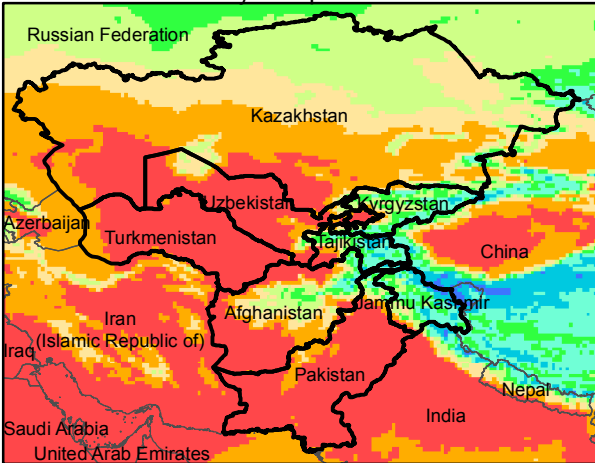

Central Asia Dekadal Temperature and Anomalies

Jul. dekad 1

Mean Daily Temp. 2015

Jul. dekad 2

Mean Daily Temp. 2015

Jul. dekad 3

Mean Daily Temp. 2015

2015
(NOAA
-GFS)