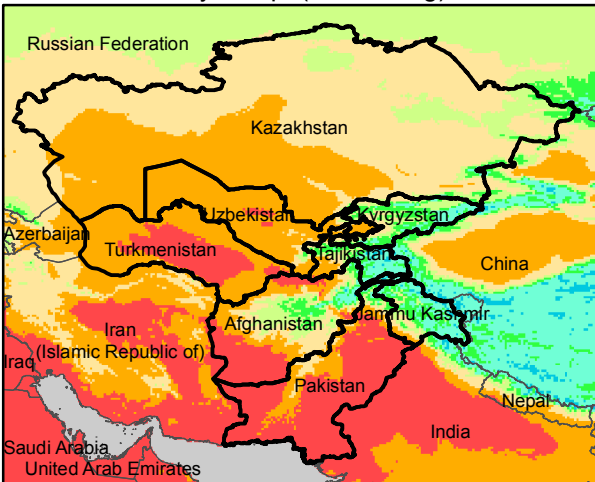

Mean Daily Temp. ('61-'90 avg)

Avg.
(IWM1)

Mean Daily Temp. Diff. from Average