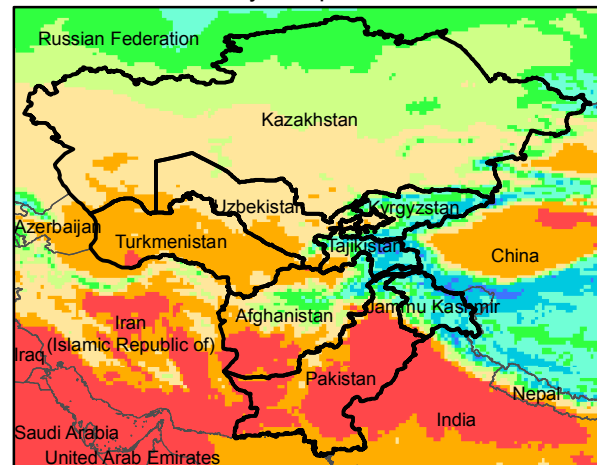

Central Asia Dekadal Temperature and Anomalies

Aug. dekad 1

Mean Daily Temp. 2015

Aug. dekad 2

Mean Daily Temp. 2015

Aug. dekad 3

Mean Daily Temp. 2015

2015
(NOAA
-GFS)