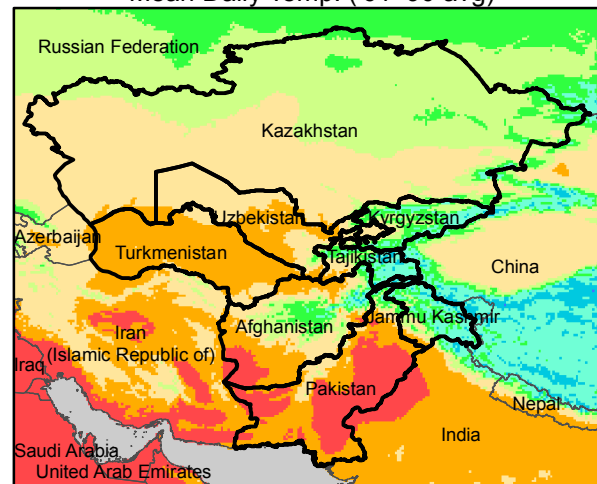

Mean Daily Temp. Diff. from Average

Mean Daily Temp. ('61-'90 avg)

Avg.
(IWM1)