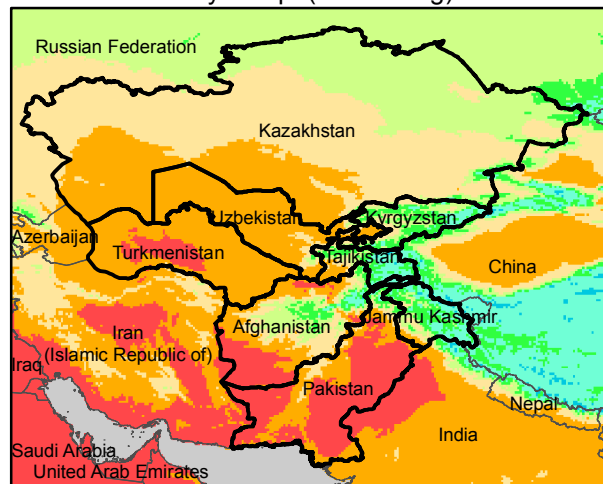

Mean Daily Temp. ('61-'90 avg)

Avg.
(IWM1)

Mean Daily Temp. Diff. from Average