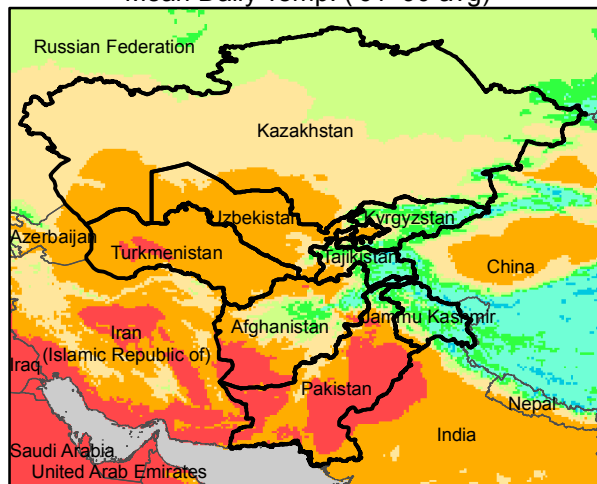

Mean Daily Temp. Diff. from Average

Mean Daily Temp. ('61-'90 avg)

Avg.
(IWM1)