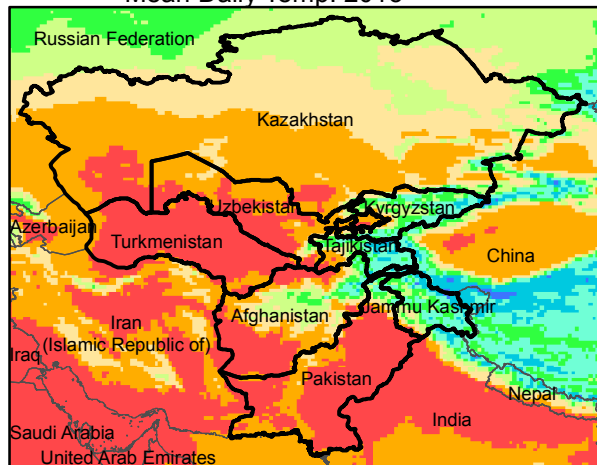

Central Asia Dekadal Temperature and Anomalies

Aug. dekad 1

Mean Daily Temp. 2015

Aug. dekad 2

Mean Daily Temp. 2015

Aug. dekad 3

Mean Daily Temp. 2015

2015
(NOAA
-GFS)