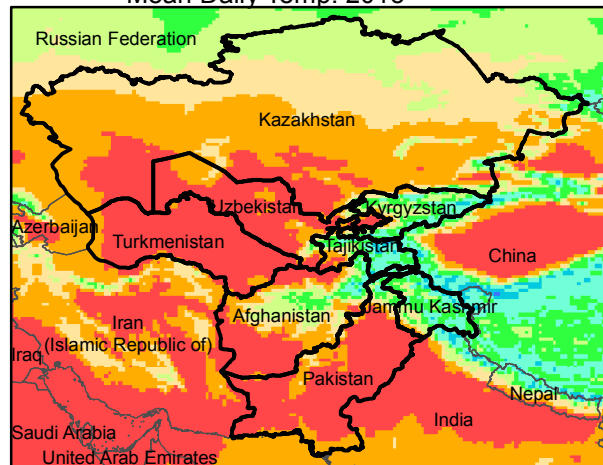

Central Asia Dekadal Temperature and Anomalies

Aug. dekad 1

Mean Daily Temp. 2015

Aug. dekad 2

Mean Daily Temp. 2015

Aug. dekad 3

Mean Daily Temp. 2015

2015
(NOAA
-GFS)