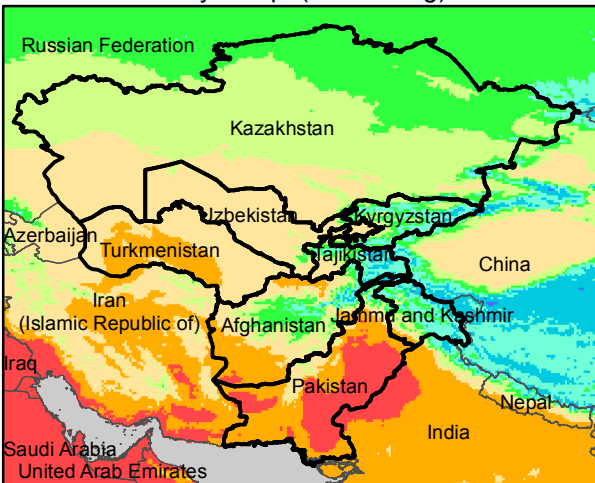

Mean Daily Temp. ('61-'90 avg)

Avg.
(IWM1)

Mean Daily Temp. Diff. from Average