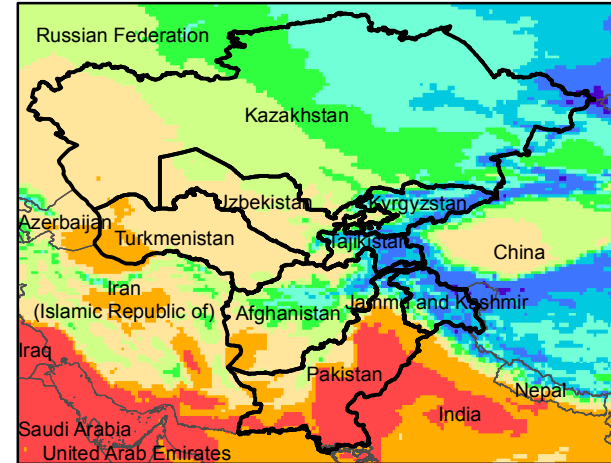

Central Asia Dekadal Temperature and Anomalies

Sep. dekad 1

Mean Daily Temp. 2015

Sep. dekad 2

Mean Daily Temp. 2015

Sep. dekad 3

Mean Daily Temp. 2015

2015
(NOAA
-GFS)