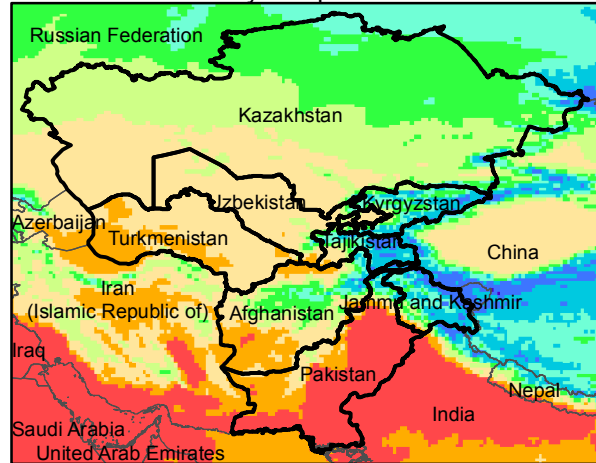

Central Asia Dekadal Temperature and Anomalies

Sep. dekad 1

Mean Daily Temp. 2015

Sep. dekad 2

Mean Daily Temp. 2015

Sep. dekad 3

Mean Daily Temp. 2015

2015
(NOAA
-GFS)