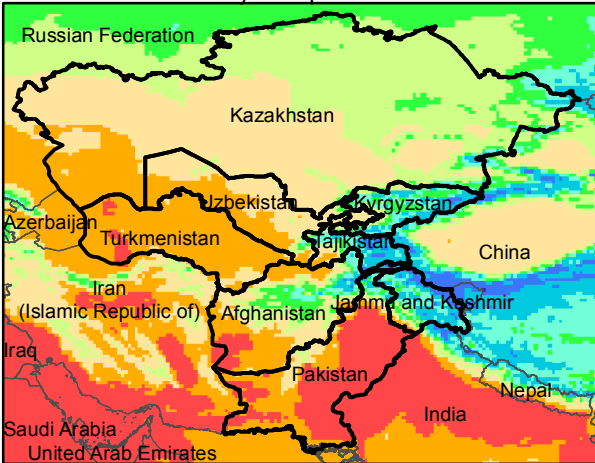

Central Asia Dekadal Temperature and Anomalies

Sep. dekad 1

Mean Daily Temp. 2015

Sep. dekad 2

Mean Daily Temp. 2015

Sep. dekad 3

Mean Daily Temp. 2015

2015
(NOAA
-GFS)