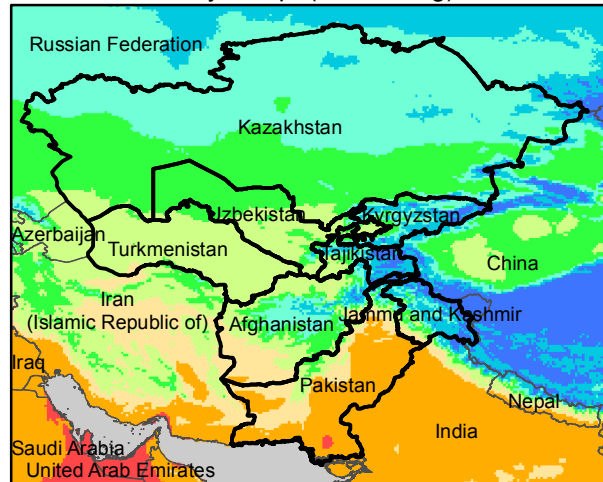

Mean Daily Temp. ('61-'90 avg)

Mean Daily Temp. ('61-'90 avg)

Mean Daily Temp. ('61-'90 avg)

Avg.
(IWM1)