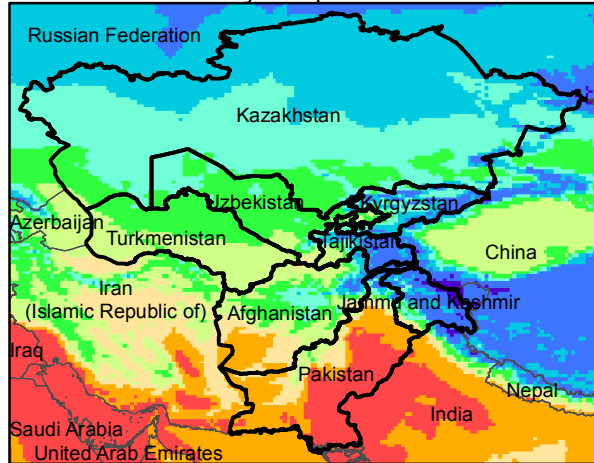

Central Asia Dekadal Temperature and Anomalies

Oct. dekad 1

Mean Daily Temp. 2015

Oct. dekad 2

Mean Daily Temp. 2015

Oct. dekad 3

Mean Daily Temp. 2015

2015
(NOAA
-GFS)