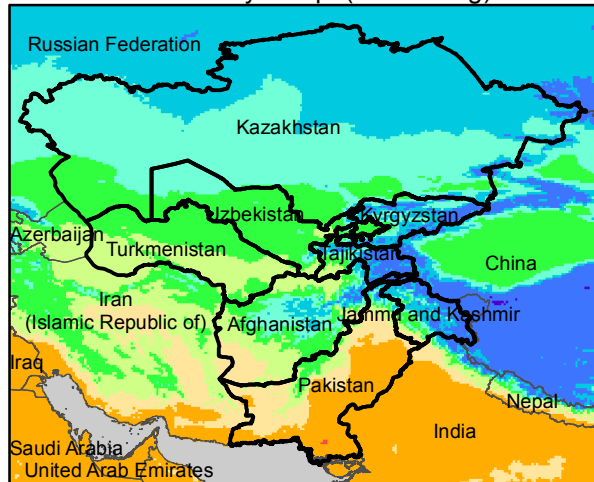

Mean Daily Temp. ('61-'90 avg)

Mean Daily Temp. ('61-'90 avg)

Mean Daily Temp. ('61-'90 avg)

Avg.
(IWM1)