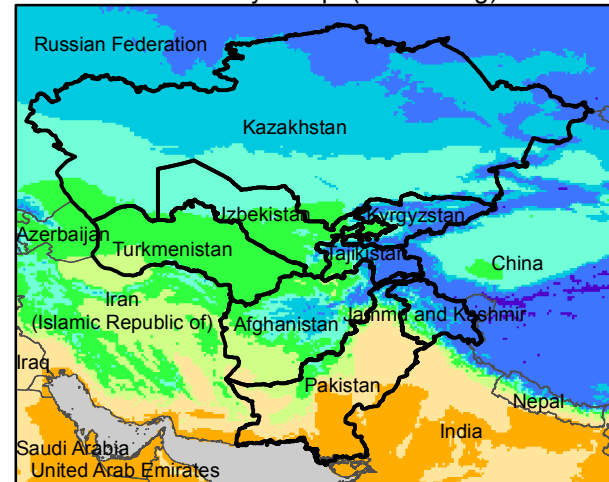

Mean Daily Temp. ('61-'90 avg)

Mean Daily Temp. ('61-'90 avg)

Mean Daily Temp. ('61-'90 avg)

Avg.
(IWM1)