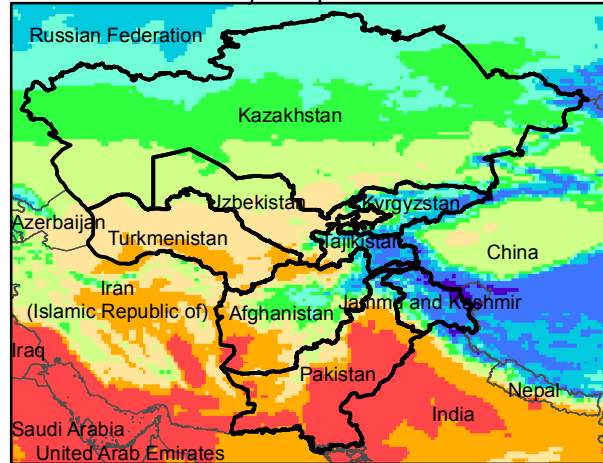

Central Asia Dekadal Temperature and Anomalies

Oct. dekad 1

Mean Daily Temp. 2015

Oct. dekad 2

Mean Daily Temp. 2015

Oct. dekad 3

Mean Daily Temp. 2015

2015
(NOAA
-GFS)