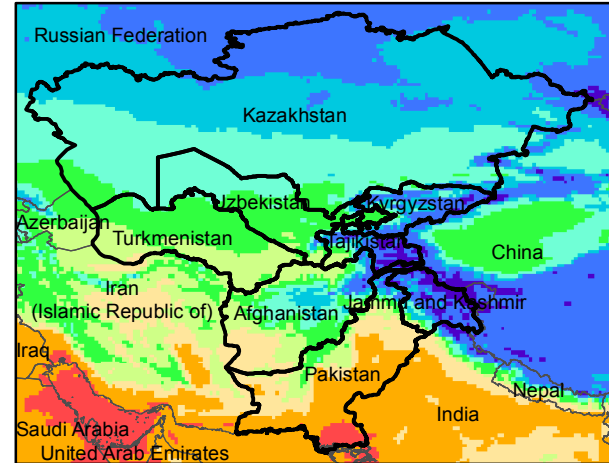

Central Asia Dekadal Temperature and Anomalies

Oct. dekad 1

Mean Daily Temp. 2015

Oct. dekad 2

Mean Daily Temp. 2015

Oct. dekad 3

Mean Daily Temp. 2015

2015
(NOAA
-GFS)