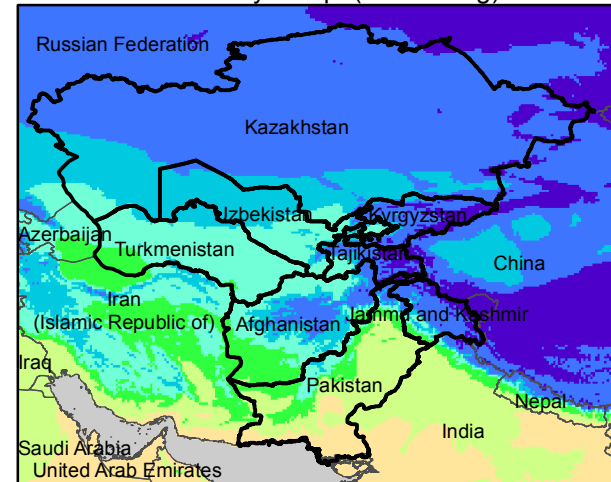

Mean Daily Temp. ('61-'90 avg)

Mean Daily Temp. ('61-'90 avg)

Mean Daily Temp. ('61-'90 avg)

Avg.
(IWM1)