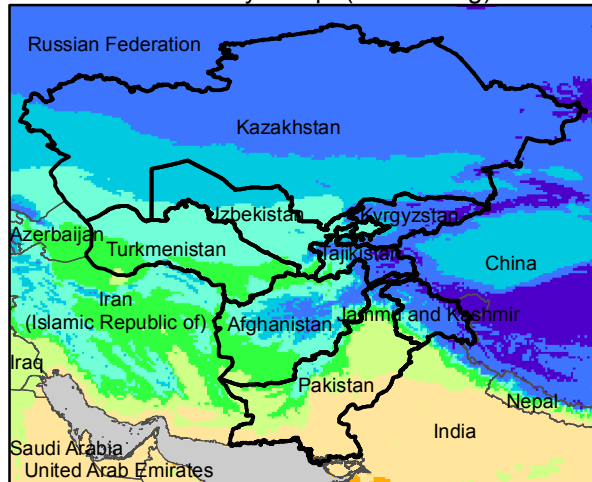

Mean Daily Temp. ('61-'90 avg)

Mean Daily Temp. ('61-'90 avg)

Mean Daily Temp. ('61-'90 avg)

Avg.
(IWM1)