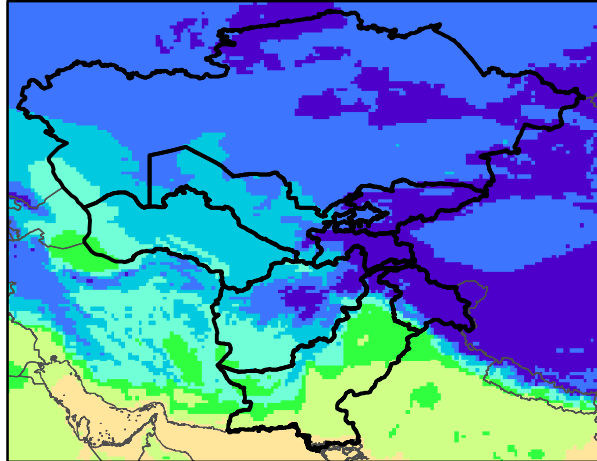

CentralAsia Dekadal Temperature and Anomalies

Dec. dekad 1

Mean Daily Temp. 2015

Dec. dekad 2

Mean Daily Temp. 2015

Dec. dekad 3

Mean Daily Temp. 2015

2015
(NOAA
-GFS)