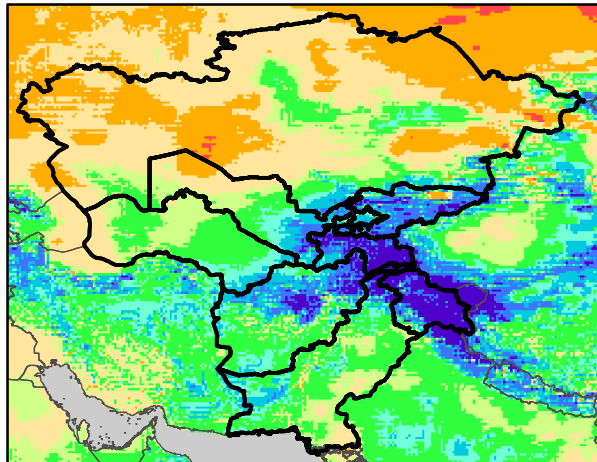

Mean Daily Temp. ('61-'90 avg)

Mean Daily Temp. ('61-'90 avg)

Mean Daily Temp. ('61-'90 avg)

Avg.
(IWMI)

Mean Daily Temp. Diff. from Average

Mean Daily Temp. Diff. from Average

Mean Daily Temp. Diff. from Average