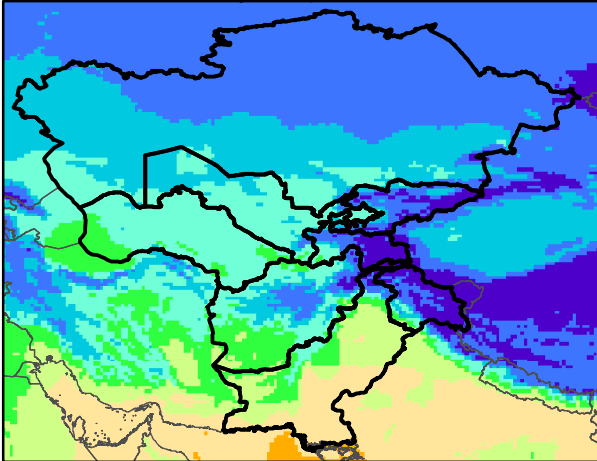

CentralAsia Dekadal Temperature and Anomalies

Dec. dekad 1

Mean Daily Temp. 2015

Dec. dekad 2

Mean Daily Temp. 2015

Dec. dekad 3

Mean Daily Temp. 2015

2015
(NOAA
-GFS)