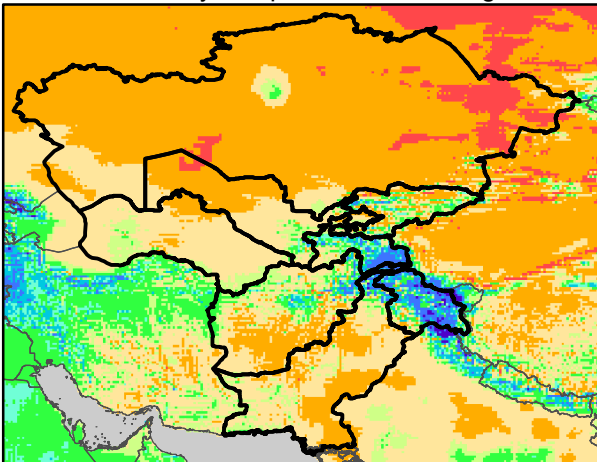

Mean Daily Temp. ('61-'90 avg)

Mean Daily Temp. ('61-'90 avg)

Mean Daily Temp. ('61-'90 avg)

Avg.
(IWMI)

Mean Daily Temp. Diff. from Average

Mean Daily Temp. Diff. from Average

Mean Daily Temp. Diff. from Average