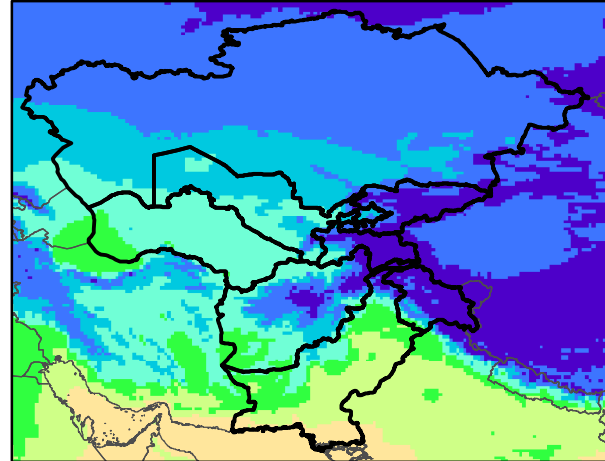

CentralAsia Dekadal Temperature and Anomalies

Dec. dekad 1

Mean Daily Temp. 2015

Dec. dekad 2

Mean Daily Temp. 2015

Dec. dekad 3

Mean Daily Temp. 2015

2015
(NOAA
-GFS)