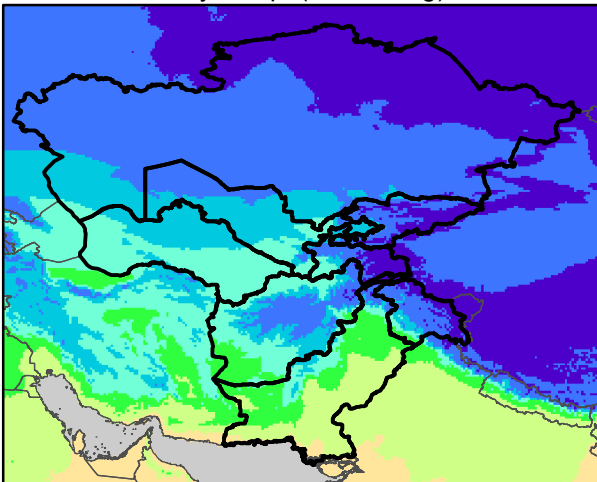

2015
(NOAA
-GFS)

Mean Daily Temp. ('61-'90 avg)