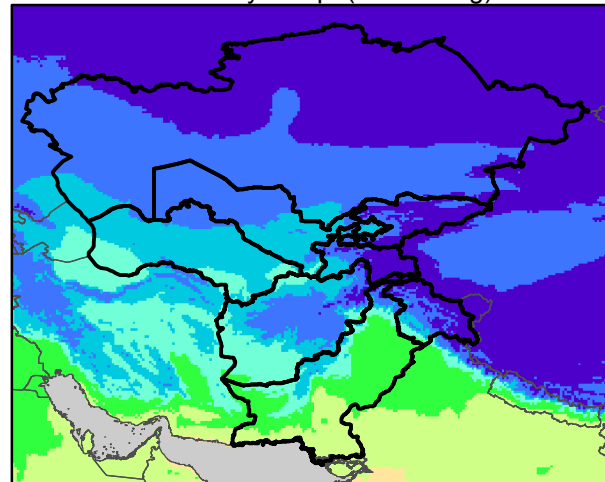

Mean Daily Temp. ('61-'90 avg)