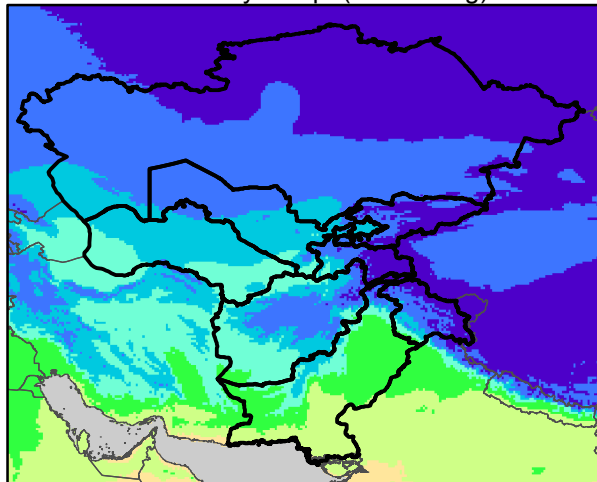

Mean Daily Temp. ('61-'90 avg)