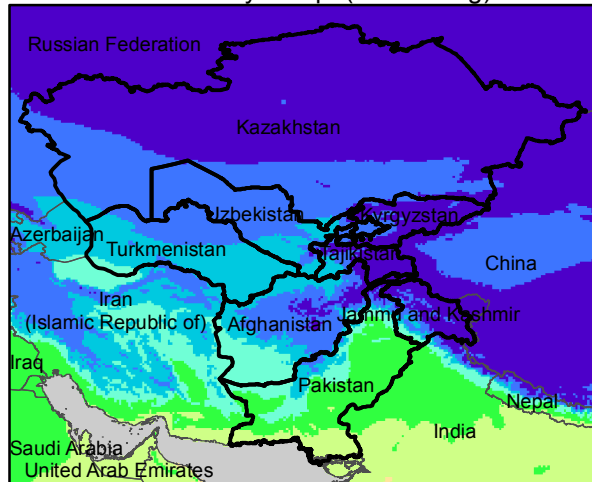

Mean Daily Temp. ('61-'90 avg)

Mean Daily Temp. ('61-'90 avg)

Mean Daily Temp. ('61-'90 avg)

Avg.
(IWMI)