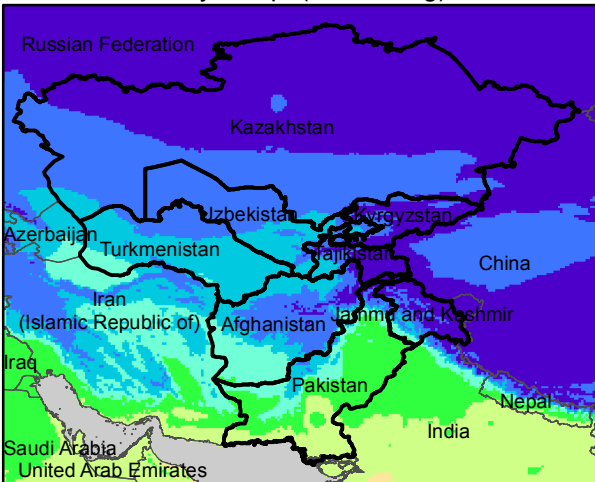

Mean Daily Temp. ('61-'90 avg)

Mean Daily Temp. ('61-'90 avg)

Mean Daily Temp. ('61-'90 avg)

Avg.
(IWMI)