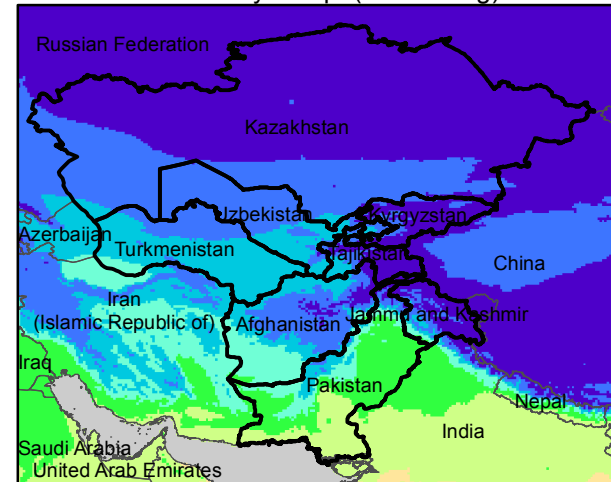

Mean Daily Temp. ('61-'90 avg)

Mean Daily Temp. ('61-'90 avg)

Mean Daily Temp. ('61-'90 avg)

Avg.
(IWMI)