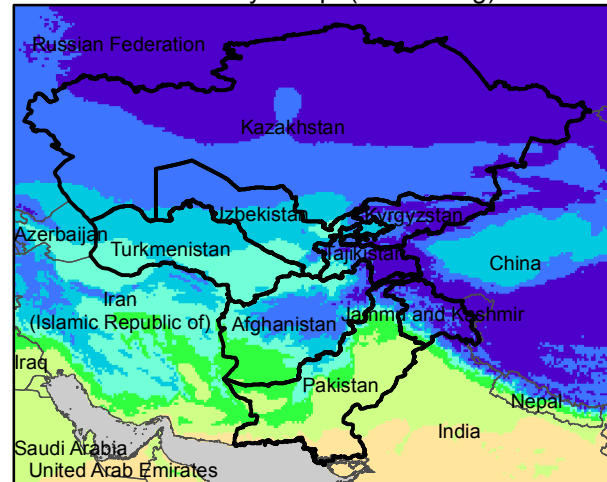

Mean Daily Temp. Diff. from Average

Mean Daily Temp. ('61-'90 avg)

Avg.
(IWM1)