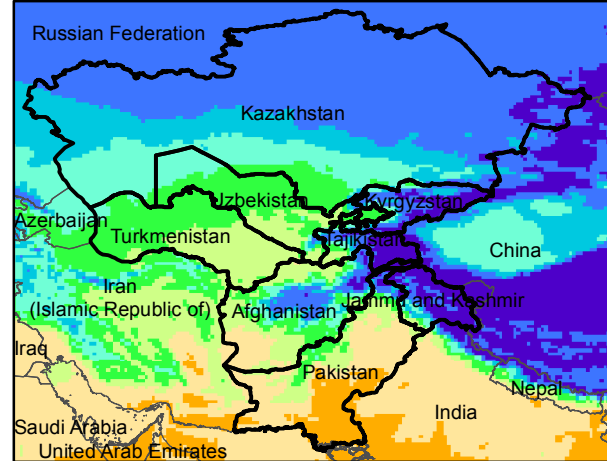

# Central Asia Dekadal Temperature and Anomalies

Feb. dekad 1

Feb. dekad 2

Feb. dekad 3

Mean Daily Temp. 2016

Mean Daily Temp. 2016

Mean Daily Temp. 2016

2016  
(NOAA  
-GFS)