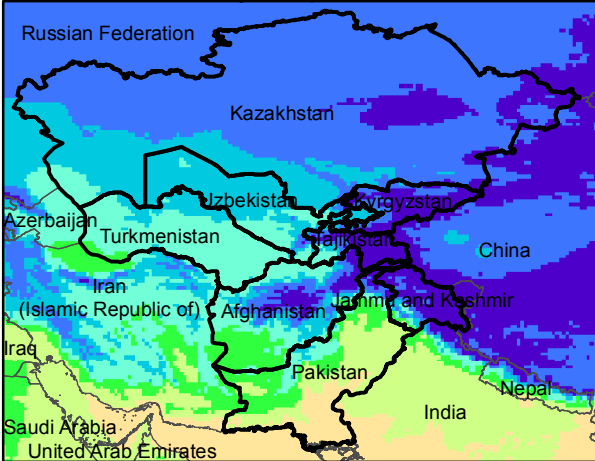

# Central Asia Dekadal Temperature and Anomalies

Feb. dekad 1

Feb. dekad 2

Feb. dekad 3

Mean Daily Temp. 2016

Mean Daily Temp. 2016

Mean Daily Temp. 2016

2016  
(NOAA  
-GFS)