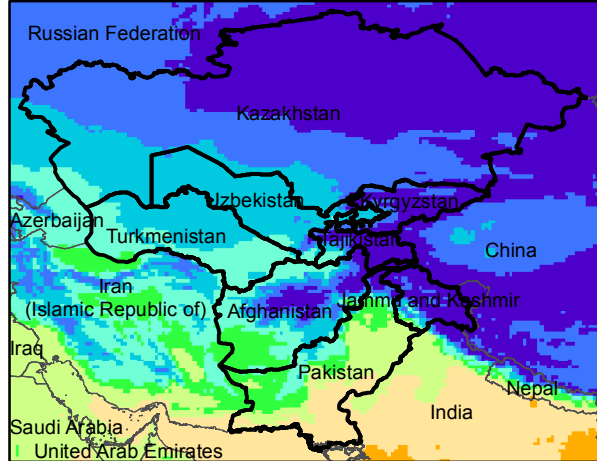

# Central Asia Dekadal Temperature and Anomalies

Feb. dekad 1

Feb. dekad 2

Feb. dekad 3

Mean Daily Temp. 2016

Mean Daily Temp. 2016

Mean Daily Temp. 2016

2016  
(NOAA  
-GFS)