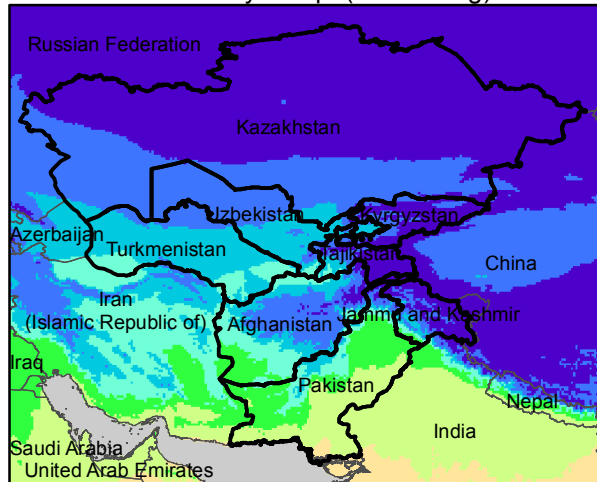

Mean Daily Temp. Diff. from Average

Mean Daily Temp. ('61-'90 avg)

Avg.
(IWM1)