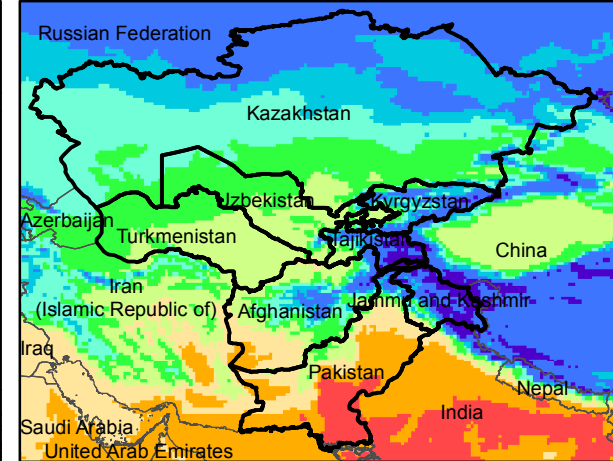

Central Asia Dekadal Temperature and Anomalies

Mar. dekad 1

Mar. dekad 2

Mar. dekad 3

Mean Daily Temp. 2016

Mean Daily Temp. 2016

Mean Daily Temp. 2016

2016
(NOAA
-GFS)