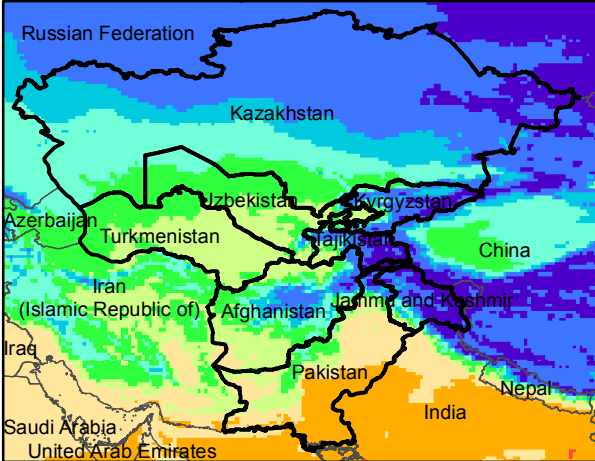

Central Asia Dekadal Temperature and Anomalies

Mar. dekad 1

Mar. dekad 2

Mar. dekad 3

Mean Daily Temp. 2016

Mean Daily Temp. 2016

Mean Daily Temp. 2016

2016
(NOAA
-GFS)