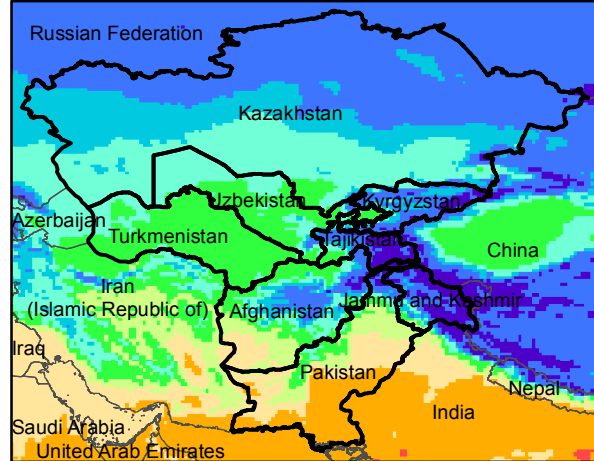

Central Asia Dekadal Temperature and Anomalies

Mar. dekad 1

Mar. dekad 2

Mar. dekad 3

Mean Daily Temp. 2016

Mean Daily Temp. 2016

Mean Daily Temp. 2016

2016
(NOAA
-GFS)