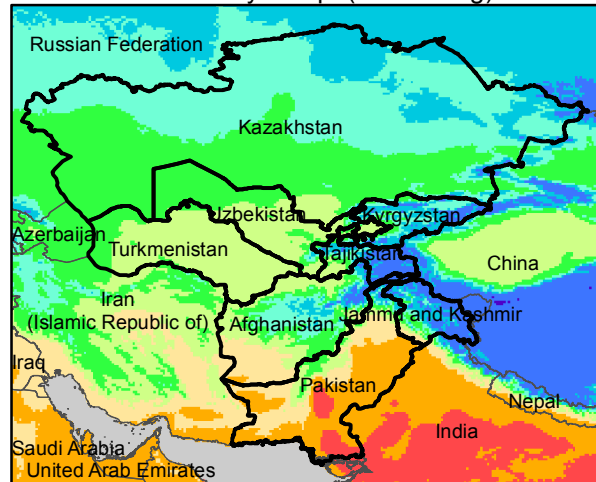

Mean Daily Temp. ('61-'90 avg)

Mean Daily Temp. ('61-'90 avg)

Mean Daily Temp. ('61-'90 avg)

Avg.
(IWM1)