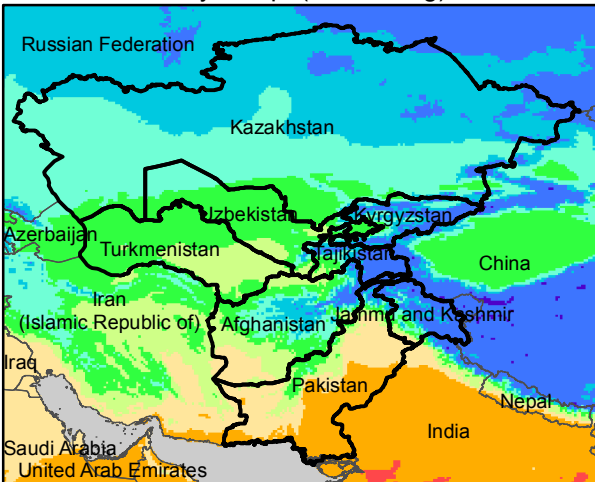

Mean Daily Temp. ('61-'90 avg)

Mean Daily Temp. ('61-'90 avg)

Mean Daily Temp. ('61-'90 avg)

Avg.
(IWM1)