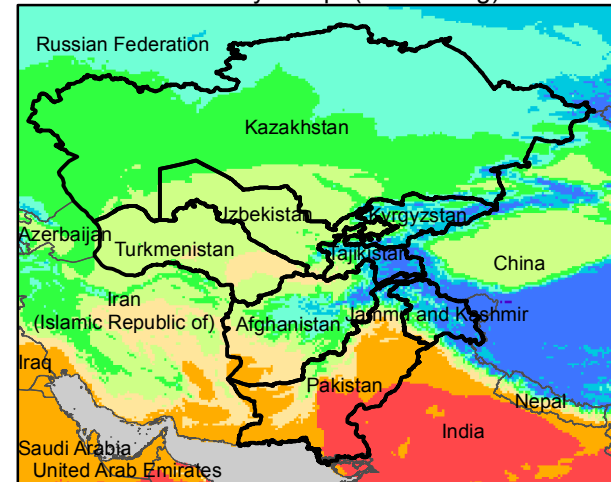

Mean Daily Temp. ('61-'90 avg)

Mean Daily Temp. ('61-'90 avg)

Mean Daily Temp. ('61-'90 avg)

Avg.
(IWM1)