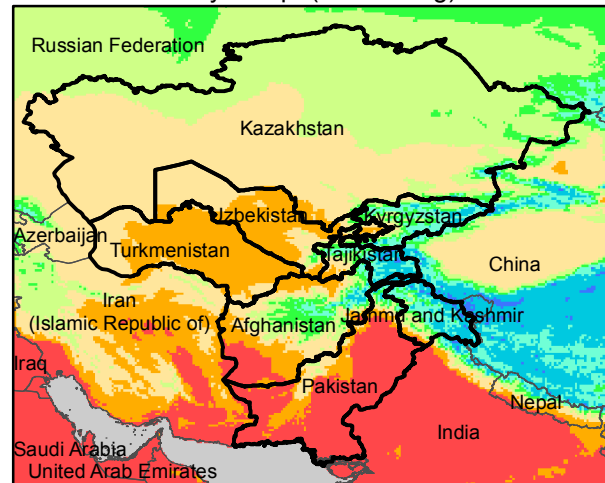

Mean Daily Temp. ('61-'90 avg)

Avg.
(IWM1)

Mean Daily Temp. Diff. from Average