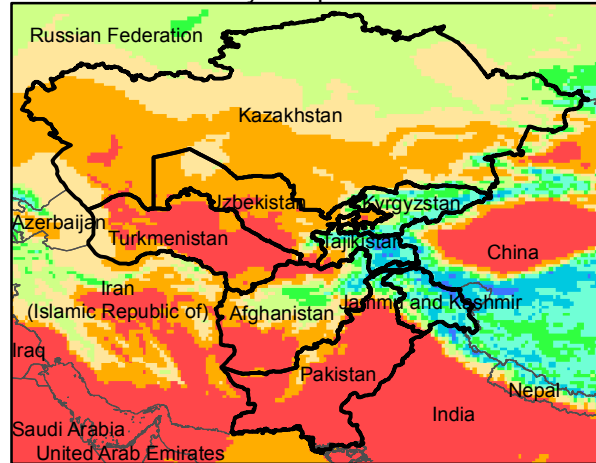

Central Asia Dekadal Temperature and Anomalies

Jun. dekad 1

Mean Daily Temp. 2016

Jun. dekad 2

Mean Daily Temp. 2016

Jun. dekad 3

Mean Daily Temp. 2016

2016
(NOAA
-GFS)