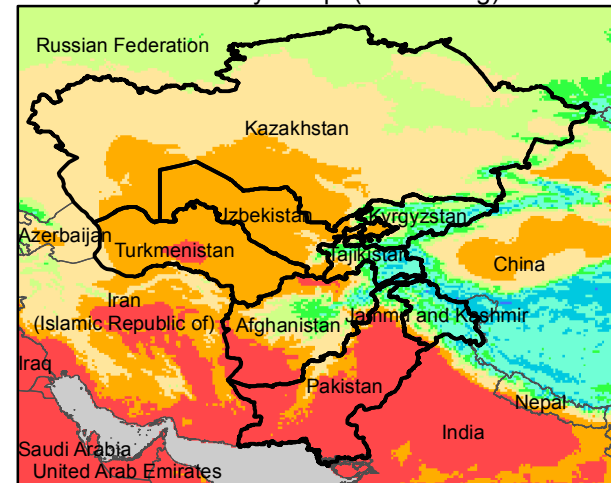

Mean Daily Temp. Diff. from Average

Mean Daily Temp. ('61-'90 avg)

Avg.
(IWM1)