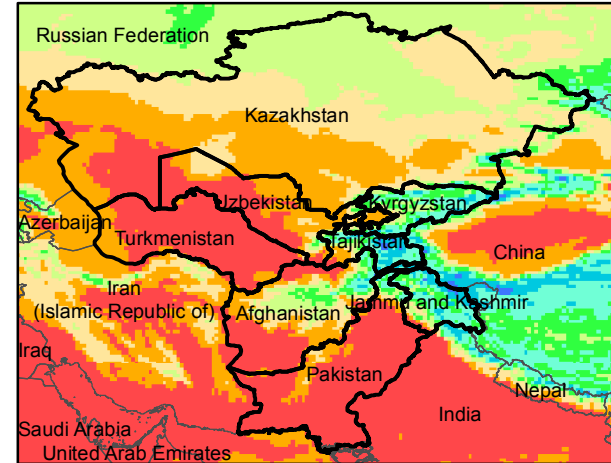

Central Asia Dekadal Temperature and Anomalies

Jun. dekad 1

Mean Daily Temp. 2016

Jun. dekad 2

Mean Daily Temp. 2016

Jun. dekad 3

Mean Daily Temp. 2016

2016
(NOAA
-GFS)