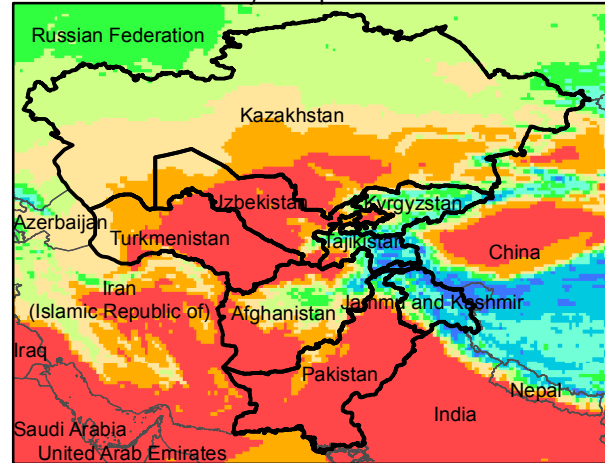

Central Asia Dekadal Temperature and Anomalies

Jun. dekad 1

Mean Daily Temp. 2016

Jun. dekad 2

Mean Daily Temp. 2016

Jun. dekad 3

Mean Daily Temp. 2016

2016
(NOAA
-GFS)