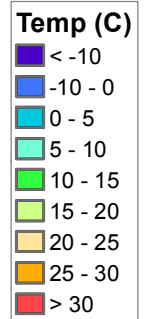

# Central Asia Dekadal Temperature and Anomalies

**Aug. dekad 1**

Mean Daily Temp. 2016

**Aug. dekad 2**

Mean Daily Temp. 2016

**Aug. dekad 3**

Mean Daily Temp. 2016

**2016  
(NOAA  
-GFS)**

Mean Daily Temp. ('61-'90 avg)

Mean Daily Temp. ('61-'90 avg)

Mean Daily Temp. ('61-'90 avg)

**Avg.  
(IWM1)**

Mean Daily Temp. Diff. from Average

Mean Daily Temp. Diff. from Average

Mean Daily Temp. Diff. from Average