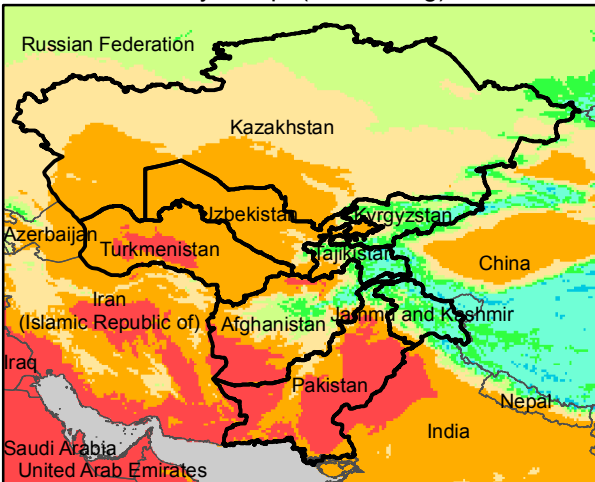

Mean Daily Temp. ('61-'90 avg)

**Avg.
(IWM1)**

Mean Daily Temp. Diff. from Average