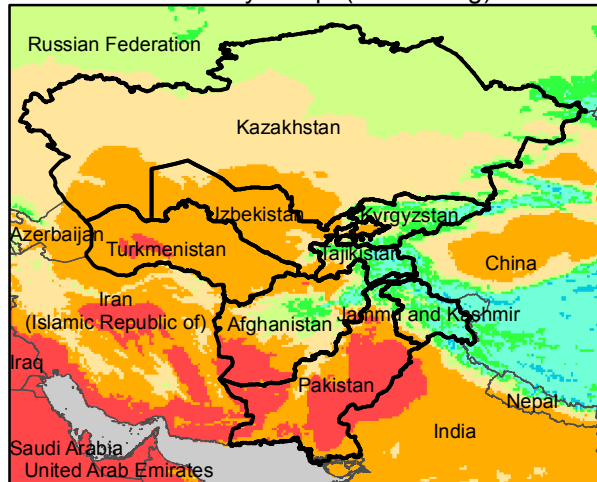

Mean Daily Temp. Diff. from Average

Mean Daily Temp. ('61-'90 avg)

**Avg.
(IWM1)**