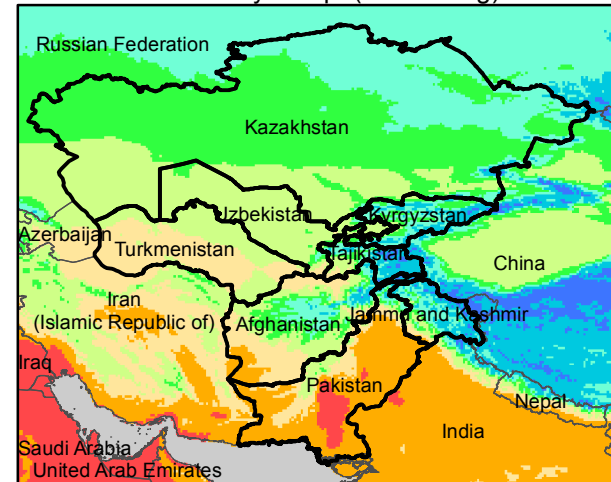

Mean Daily Temp. Diff. from Average

Mean Daily Temp. ('61-'90 avg)

Avg.
(IWMI)