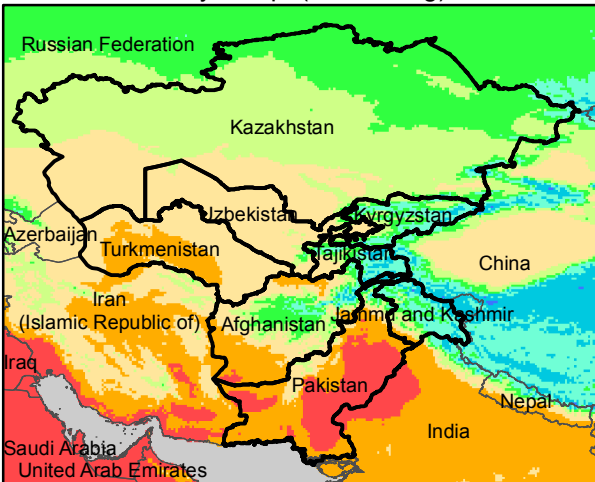

Mean Daily Temp. ('61-'90 avg)

Avg.
(IWMI)

Mean Daily Temp. Diff. from Average