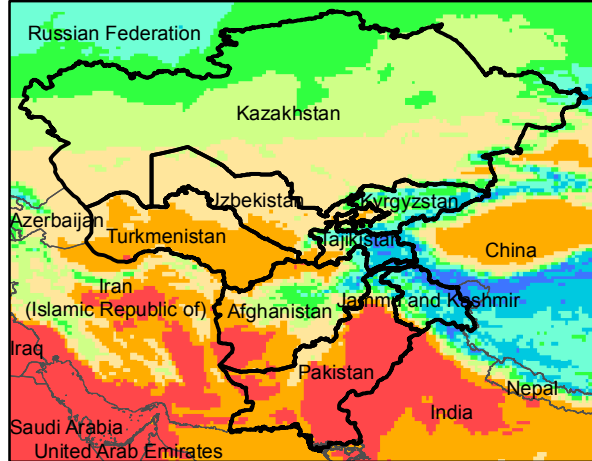

Central Asia Dekadal Temperature and Anomalies

Sep. dekad 1

Sep. dekad 2

Sep. dekad 3

Mean Daily Temp. 2016

Mean Daily Temp. 2016

Mean Daily Temp. 2016

2016
(NOAA
-GFS)