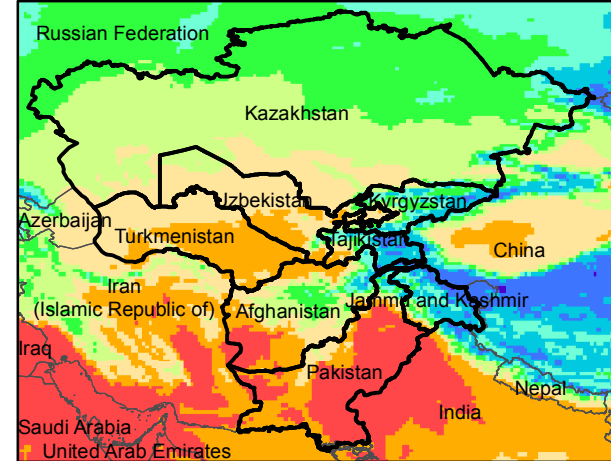

Central Asia Dekadal Temperature and Anomalies

Sep. dekad 1

Sep. dekad 2

Sep. dekad 3

Mean Daily Temp. 2016

Mean Daily Temp. 2016

Mean Daily Temp. 2016

2016
(NOAA
-GFS)