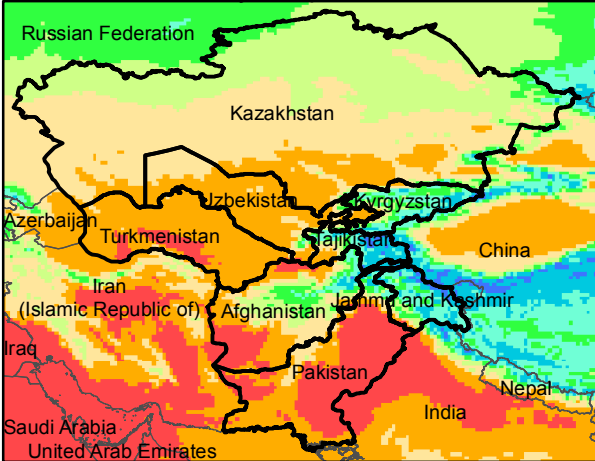

Central Asia Dekadal Temperature and Anomalies

Sep. dekad 1

Sep. dekad 2

Sep. dekad 3

Mean Daily Temp. 2016

Mean Daily Temp. 2016

Mean Daily Temp. 2016

2016
(NOAA
-GFS)