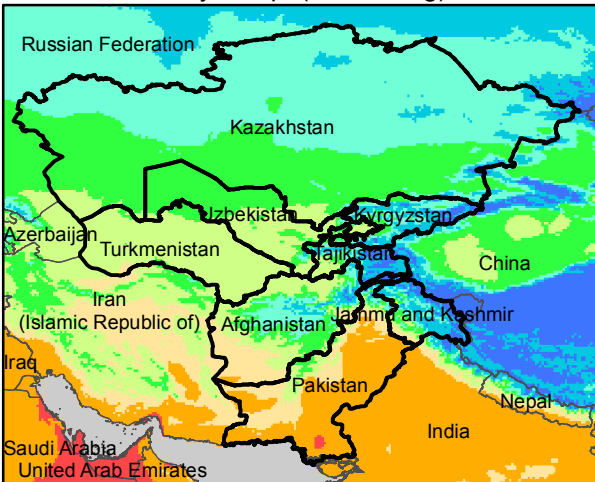

Mean Daily Temp. ('61-'90 avg)

Mean Daily Temp. ('61-'90 avg)

Mean Daily Temp. ('61-'90 avg)

Avg.
(IWM1)