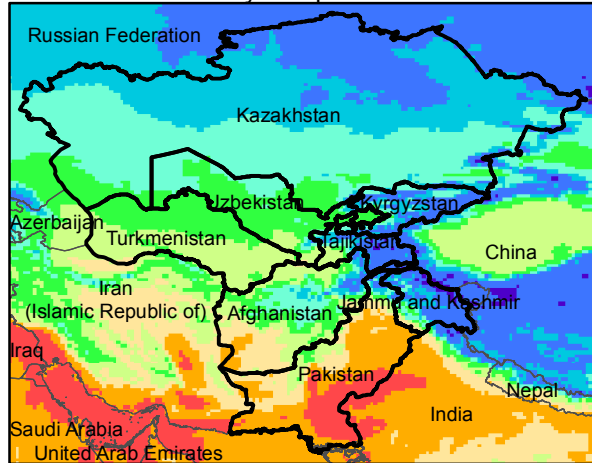

# Central Asia Dekadal Temperature and Anomalies

Oct. dekad 1

Oct. dekad 2

Oct. dekad 3

Mean Daily Temp. 2016

Mean Daily Temp. 2016

Mean Daily Temp. 2016

2016  
(NOAA  
-GFS)