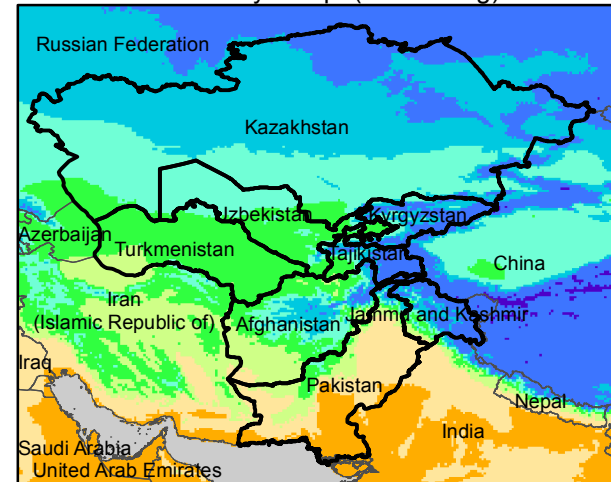

Mean Daily Temp. ('61-'90 avg)

Mean Daily Temp. ('61-'90 avg)

Mean Daily Temp. ('61-'90 avg)

Avg.
(IWM1)