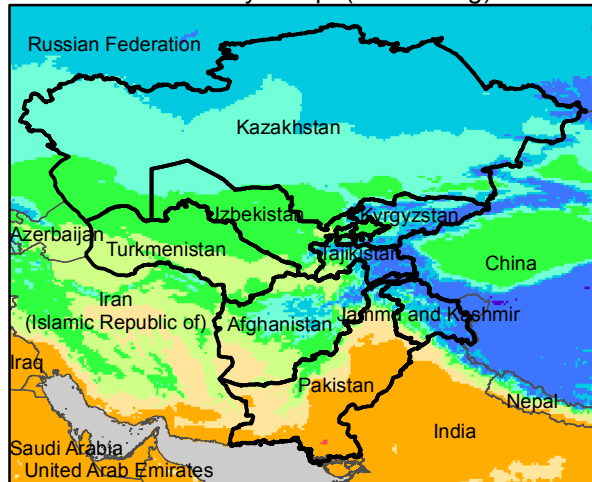

Mean Daily Temp. ('61-'90 avg)

Mean Daily Temp. ('61-'90 avg)

Mean Daily Temp. ('61-'90 avg)

Avg.
(IWM1)