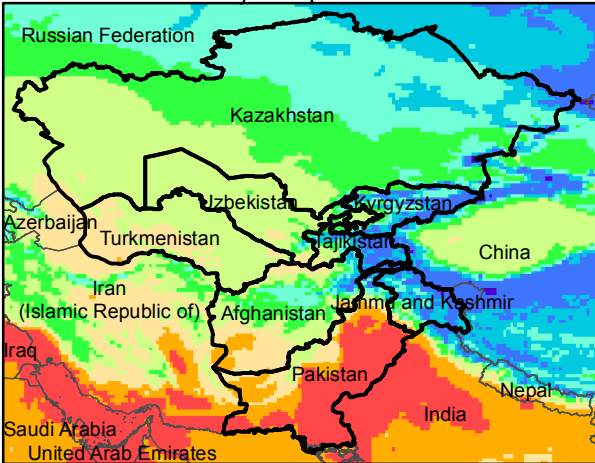

# Central Asia Dekadal Temperature and Anomalies

Oct. dekad 1

Oct. dekad 2

Oct. dekad 3

Mean Daily Temp. 2016

Mean Daily Temp. 2016

Mean Daily Temp. 2016

2016  
(NOAA  
-GFS)