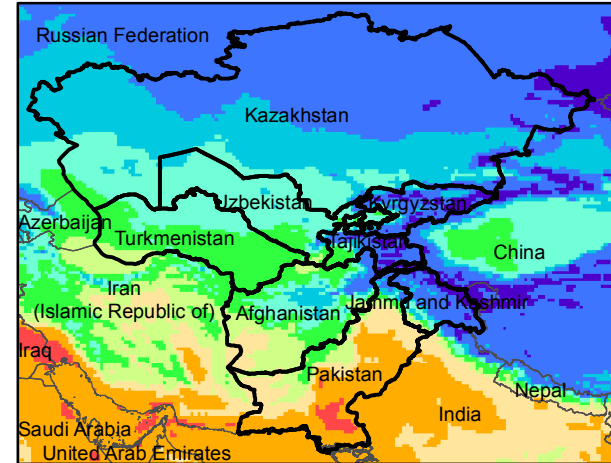

# Central Asia Dekadal Temperature and Anomalies

Oct. dekad 1

Oct. dekad 2

Oct. dekad 3

Mean Daily Temp. 2016

Mean Daily Temp. 2016

Mean Daily Temp. 2016

2016  
(NOAA  
-GFS)