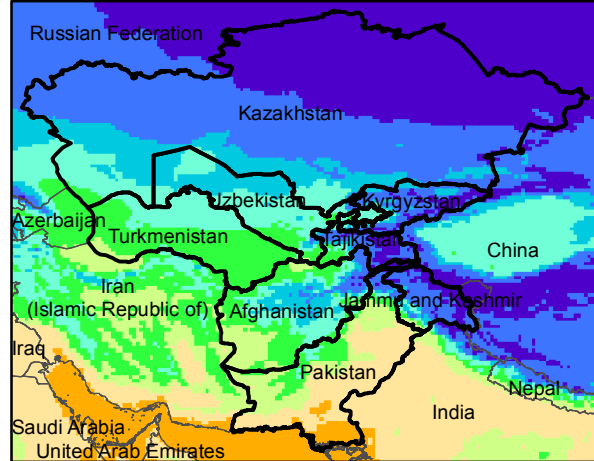

Central Asia Dekadal Temperature and Anomalies

Nov. dekad 1

Nov. dekad 2

Nov. dekad 3

Mean Daily Temp. 2016

Mean Daily Temp. 2016

Mean Daily Temp. 2016

2016
(NOAA
-GFS)