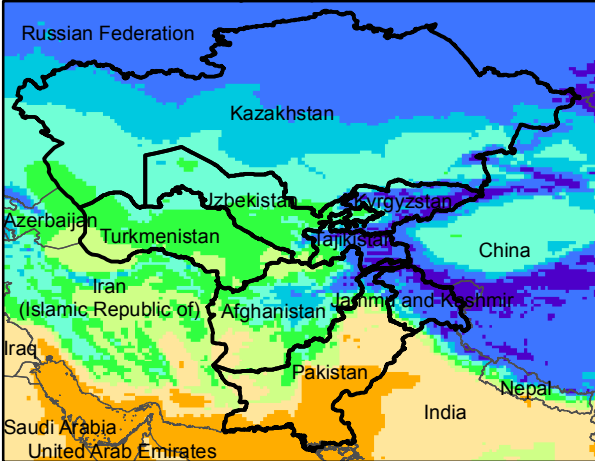

Central Asia Dekadal Temperature and Anomalies

Nov. dekad 1

Nov. dekad 2

Nov. dekad 3

Mean Daily Temp. 2016

Mean Daily Temp. 2016

Mean Daily Temp. 2016

2016
(NOAA
-GFS)