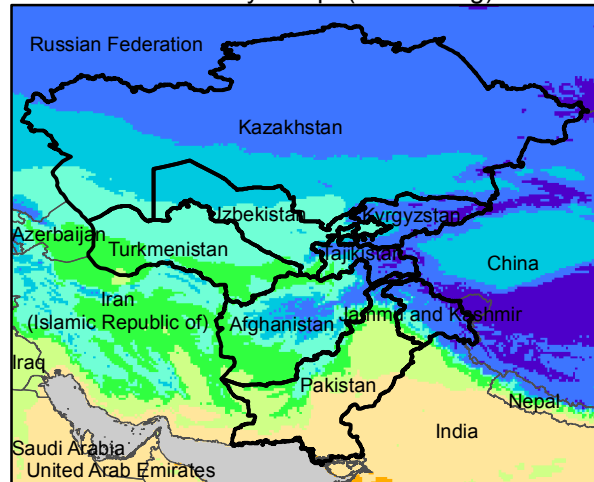

Mean Daily Temp. ('61-'90 avg)

Mean Daily Temp. ('61-'90 avg)

Mean Daily Temp. ('61-'90 avg)

Avg.
(IWM1)