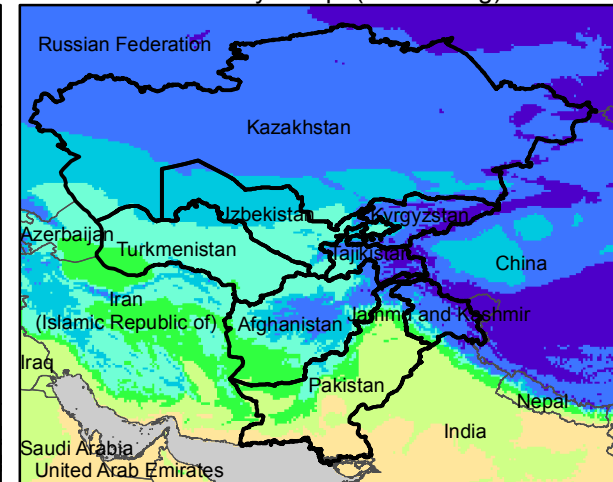

Mean Daily Temp. ('61-'90 avg)

Mean Daily Temp. ('61-'90 avg)

Mean Daily Temp. ('61-'90 avg)

Avg.
(IWM1)