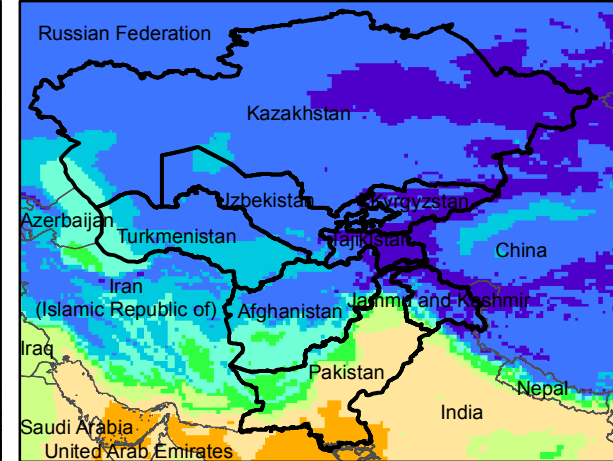

Central Asia Dekadal Temperature and Anomalies

Nov. dekad 1

Nov. dekad 2

Nov. dekad 3

Mean Daily Temp. 2016

Mean Daily Temp. 2016

Mean Daily Temp. 2016

2016
(NOAA
-GFS)