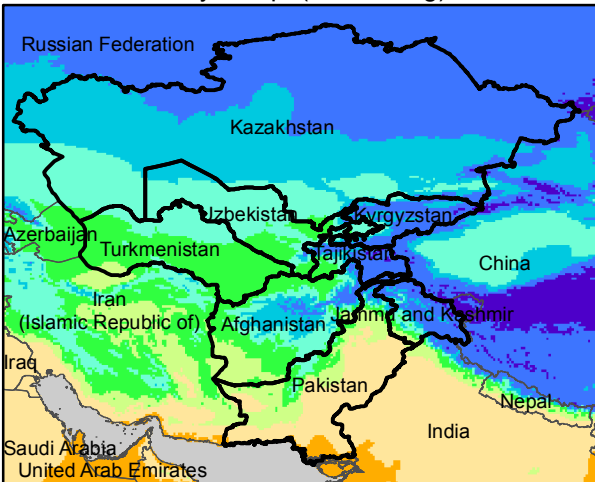

Mean Daily Temp. ('61-'90 avg)

Mean Daily Temp. ('61-'90 avg)

Mean Daily Temp. ('61-'90 avg)

Avg.
(IWM1)