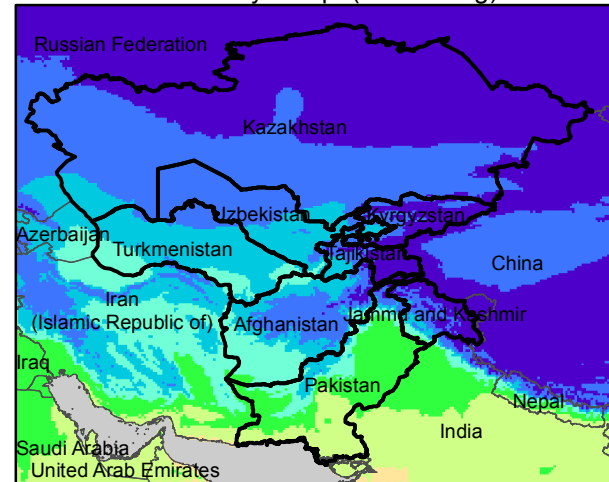

Mean Daily Temp. Diff. from Average

Mean Daily Temp. ('61-'90 avg)

Avg.
(IWM1)