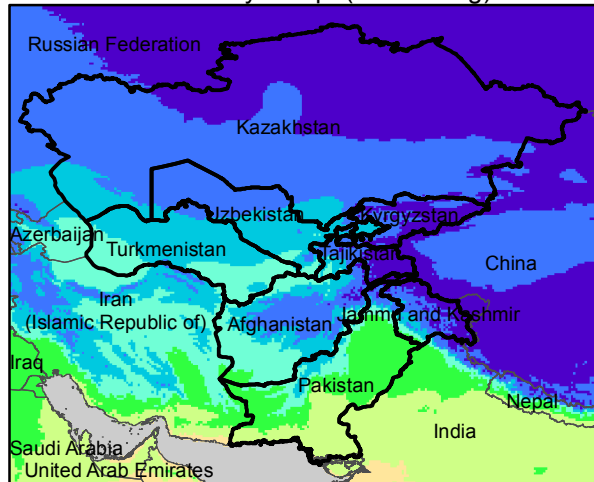

Mean Daily Temp. Diff. from Average

Mean Daily Temp. ('61-'90 avg)

Avg.
(IWM1)