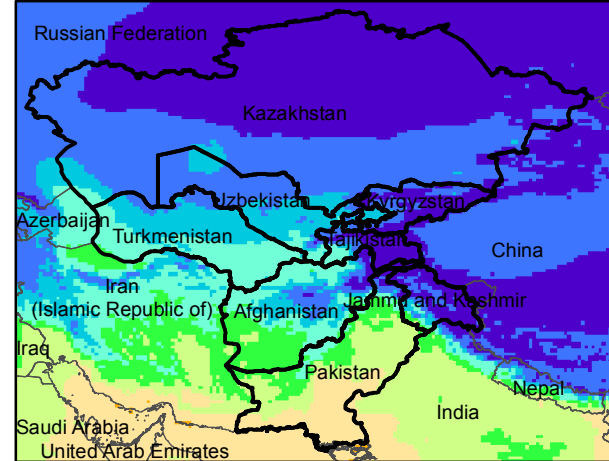

Central Asia Dekadal Temperature and Anomalies

Dec. dekad 1

Mean Daily Temp. 2016

Dec. dekad 2

Mean Daily Temp. 2016

Dec. dekad 3

Mean Daily Temp. 2016

2016
(NOAA
-GFS)