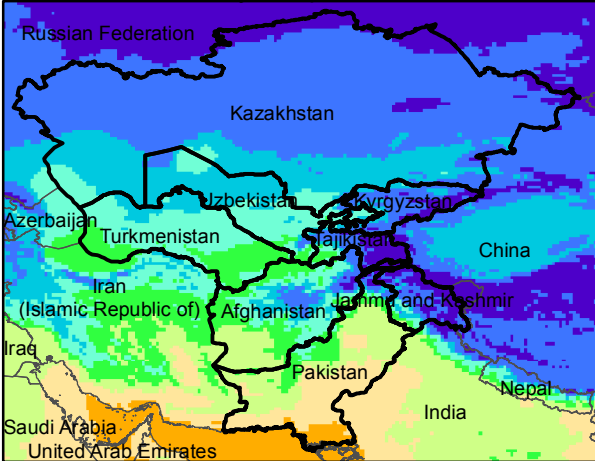

Central Asia Dekadal Temperature and Anomalies

Dec. dekad 1

Mean Daily Temp. 2016

Dec. dekad 2

Mean Daily Temp. 2016

Dec. dekad 3

Mean Daily Temp. 2016

2016
(NOAA
-GFS)