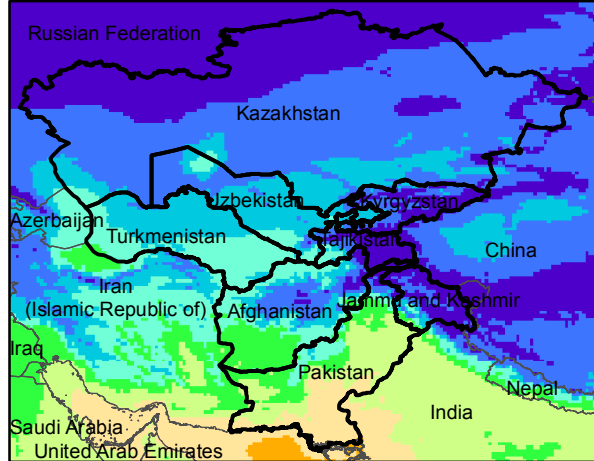

Central Asia Dekadal Temperature and Anomalies

Dec. dekad 1

Mean Daily Temp. 2016

Dec. dekad 2

Mean Daily Temp. 2016

Dec. dekad 3

Mean Daily Temp. 2016

2016
(NOAA
-GFS)