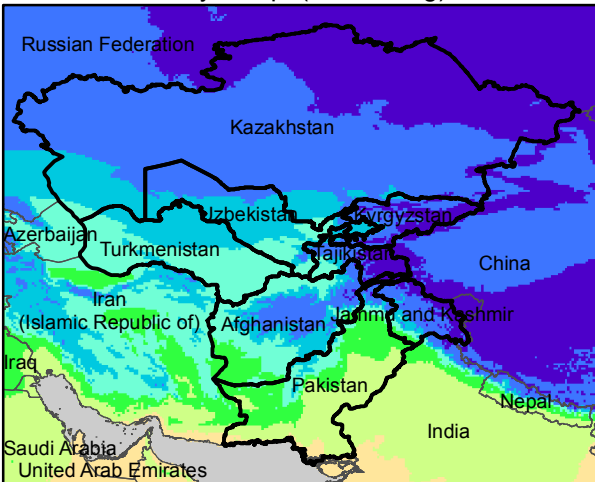

Mean Daily Temp. ('61-'90 avg)

Avg.
(IWM1)

Mean Daily Temp. Diff. from Average