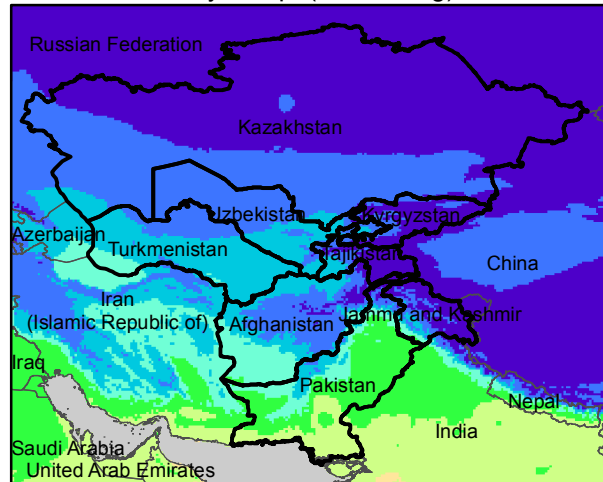

Mean Daily Temp. ('61-'90 avg)

Avg.
(IWM1)

Mean Daily Temp. Diff. from Average