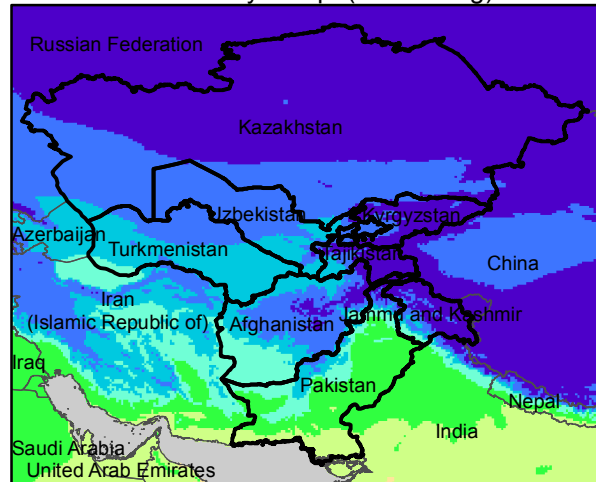

Mean Daily Temp. Diff. from Average

Mean Daily Temp. ('61-'90 avg)

Avg.
(IWM1)