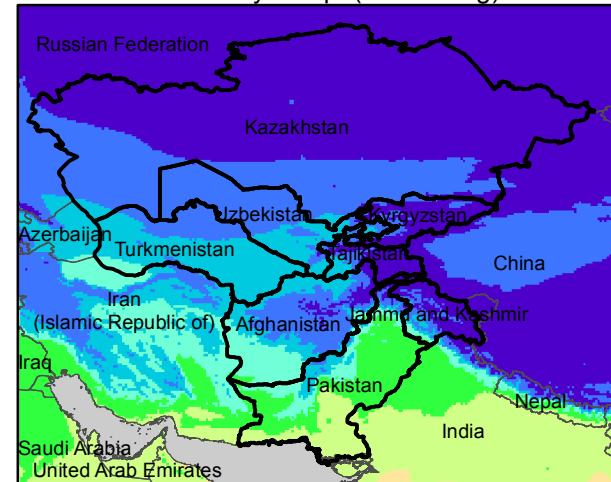

Mean Daily Temp. Diff. from Average

Mean Daily Temp. ('61-'90 avg)

Avg.
(IWM1)