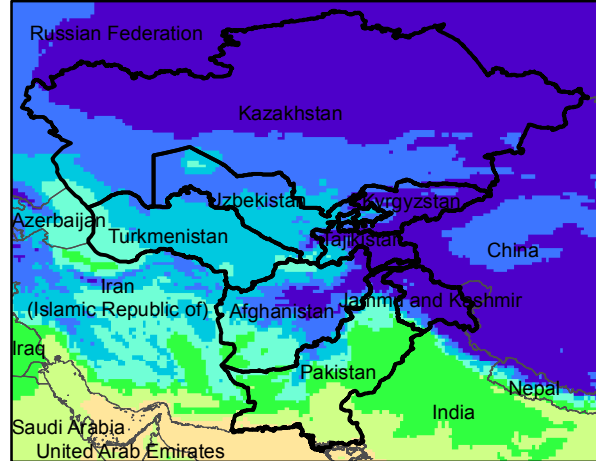

Central Asia Dekadal Temperature and Anomalies

Jan. dekad 1

Mean Daily Temp. 2017

Jan. dekad 2

Mean Daily Temp. 2017

Jan. dekad 3

Mean Daily Temp. 2017

2017
(NOAA
-GFS)