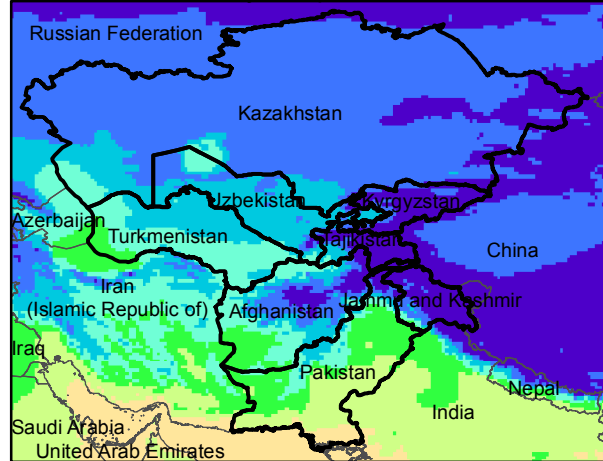

Central Asia Dekadal Temperature and Anomalies

Jan. dekad 1

Mean Daily Temp. 2017

Jan. dekad 2

Mean Daily Temp. 2017

Jan. dekad 3

Mean Daily Temp. 2017

2017
(NOAA
-GFS)