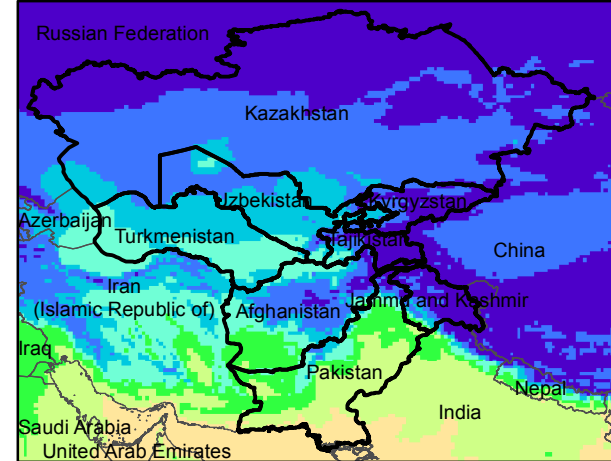

Central Asia Dekadal Temperature and Anomalies

Jan. dekad 1

Mean Daily Temp. 2017

Jan. dekad 2

Mean Daily Temp. 2017

Jan. dekad 3

Mean Daily Temp. 2017

2017
(NOAA
-GFS)