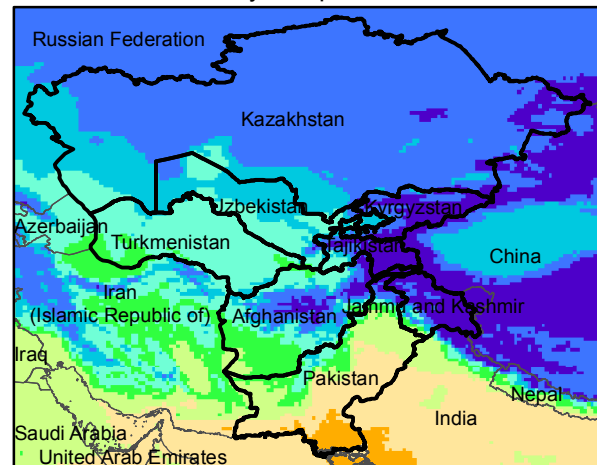

Central Asia Dekadal Temperature and Anomalies

Feb. dekad 1

Feb. dekad 2

Feb. dekad 3

Mean Daily Temp. 2017

Mean Daily Temp. 2017

Mean Daily Temp. 2017

2017
(NOAA
-GFS)