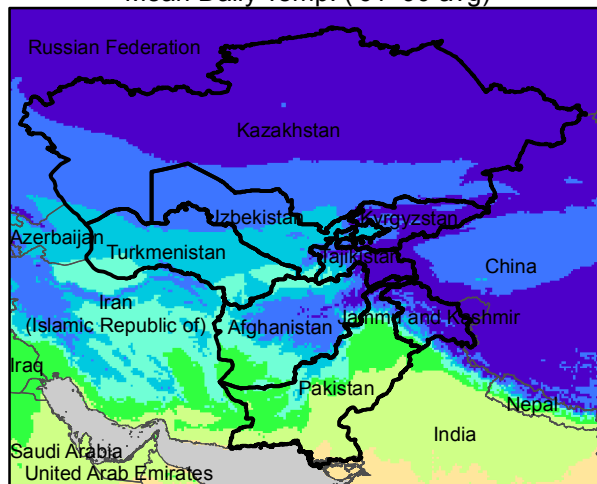

Mean Daily Temp. Diff. from Average

Mean Daily Temp. ('61-'90 avg)

Avg.
(IWM1)