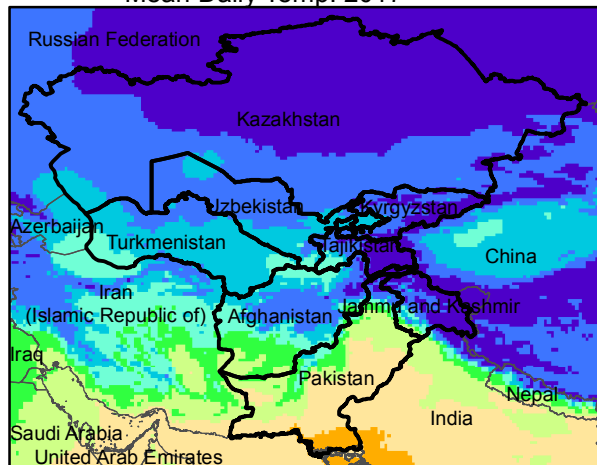

Central Asia Dekadal Temperature and Anomalies

Feb. dekad 1

Feb. dekad 2

Feb. dekad 3

Mean Daily Temp. 2017

Mean Daily Temp. 2017

Mean Daily Temp. 2017

2017
(NOAA
-GFS)