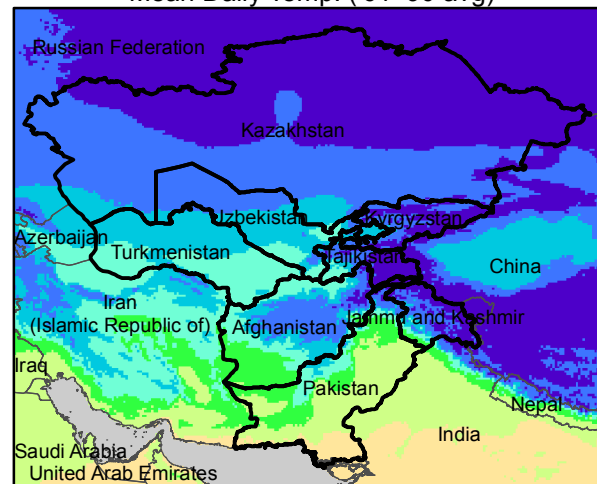

Mean Daily Temp. Diff. from Average

Mean Daily Temp. ('61-'90 avg)

Avg.
(IWM1)