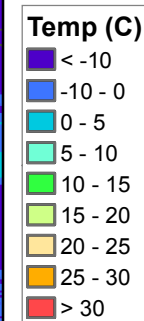

Central Asia Dekadal Temperature and Anomalies

Feb. dekad 1

Feb. dekad 2

Feb. dekad 3

Mean Daily Temp. 2017

Mean Daily Temp. 2017

Mean Daily Temp. 2017

2017
(NOAA
-GFS)

Mean Daily Temp. ('61-'90 avg)

Mean Daily Temp. ('61-'90 avg)

Mean Daily Temp. ('61-'90 avg)

Avg.
(IWM1)

Mean Daily Temp. Diff. from Average

Mean Daily Temp. Diff. from Average

Mean Daily Temp. Diff. from Average