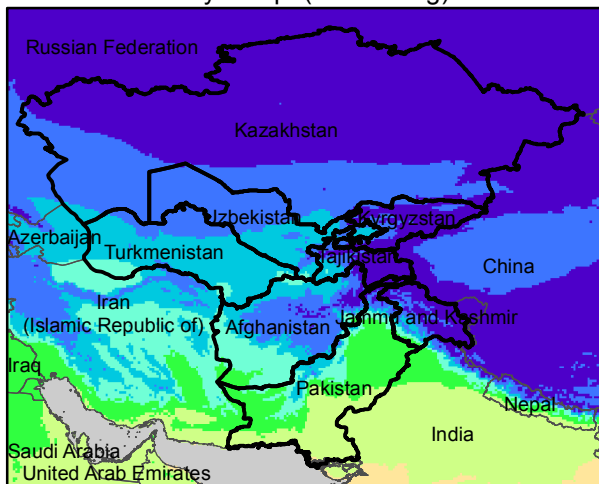

Mean Daily Temp. ('61-'90 avg)

Avg.
(IWM1)

Mean Daily Temp. Diff. from Average