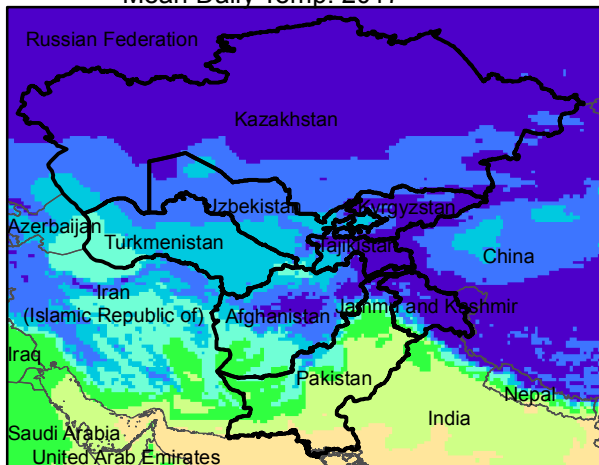

Central Asia Dekadal Temperature and Anomalies

Feb. dekad 1

Feb. dekad 2

Feb. dekad 3

Mean Daily Temp. 2017

Mean Daily Temp. 2017

Mean Daily Temp. 2017

2017
(NOAA
-GFS)