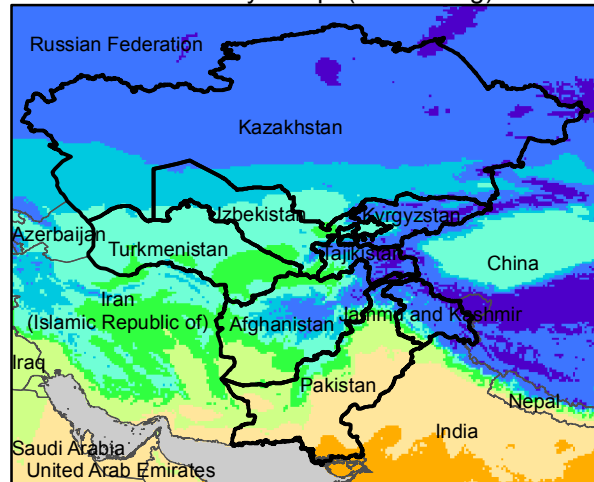

Mean Daily Temp. ('61-'90 avg)

Mean Daily Temp. ('61-'90 avg)

Mean Daily Temp. ('61-'90 avg)

Avg.
(IWM1)