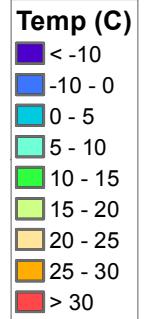

# Central Asia Dekadal Temperature and Anomalies

Mar. dekad 1

Mar. dekad 2

Mar. dekad 3

Mean Daily Temp. 2017

Mean Daily Temp. 2017

Mean Daily Temp. 2017

2017  
(NOAA  
-GFS)

Mean Daily Temp. ('61-'90 avg)

Mean Daily Temp. ('61-'90 avg)

Mean Daily Temp. ('61-'90 avg)

Avg.  
(IWM1)

Mean Daily Temp. Diff. from Average

Mean Daily Temp. Diff. from Average

Mean Daily Temp. Diff. from Average