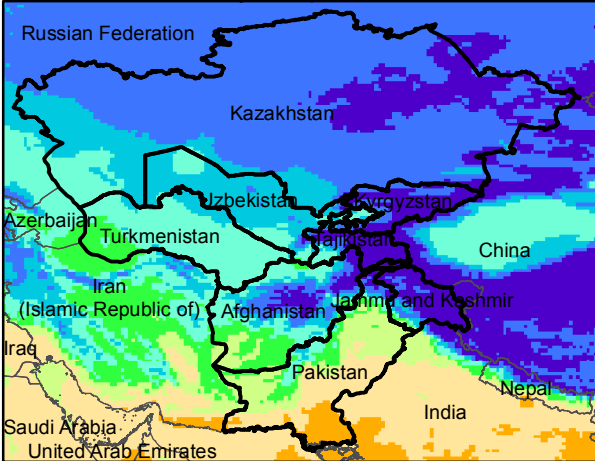

# Central Asia Dekadal Temperature and Anomalies

Mar. dekad 1

Mar. dekad 2

Mar. dekad 3

Mean Daily Temp. 2017

Mean Daily Temp. 2017

Mean Daily Temp. 2017

2017  
(NOAA  
-GFS)