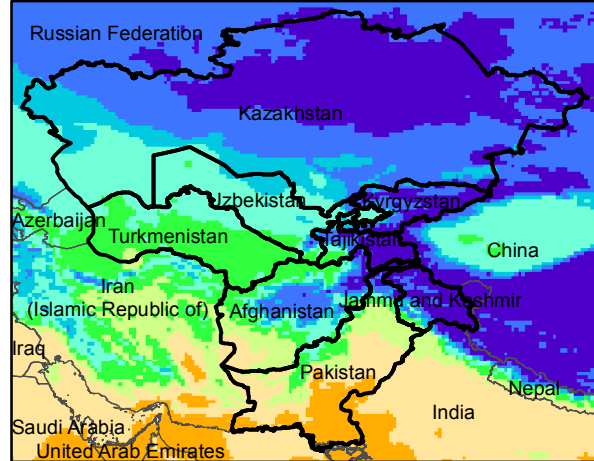

# Central Asia Dekadal Temperature and Anomalies

Mar. dekad 1

Mar. dekad 2

Mar. dekad 3

Mean Daily Temp. 2017

Mean Daily Temp. 2017

Mean Daily Temp. 2017

2017  
(NOAA  
-GFS)