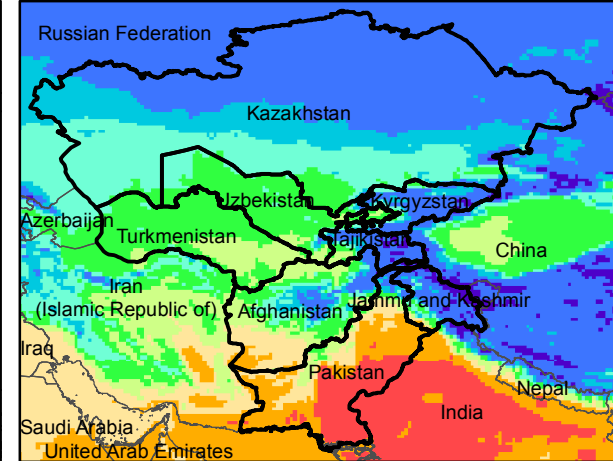

# Central Asia Dekadal Temperature and Anomalies

Mar. dekad 1

Mar. dekad 2

Mar. dekad 3

Mean Daily Temp. 2017

Mean Daily Temp. 2017

Mean Daily Temp. 2017

2017  
(NOAA  
-GFS)