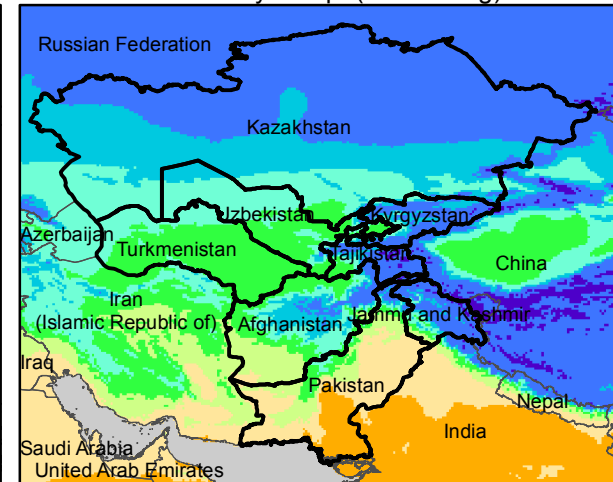

Mean Daily Temp. ('61-'90 avg)

Mean Daily Temp. ('61-'90 avg)

Mean Daily Temp. ('61-'90 avg)

Avg.
(IWM1)