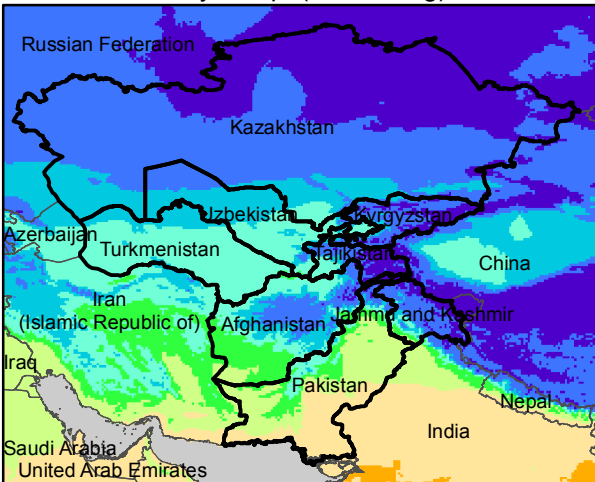

Mean Daily Temp. ('61-'90 avg)

Mean Daily Temp. ('61-'90 avg)

Mean Daily Temp. ('61-'90 avg)

Avg.
(IWM1)