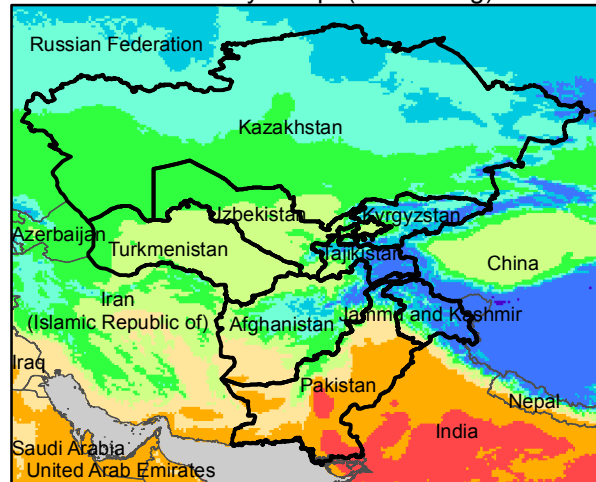

Mean Daily Temp. Diff. from Average

Mean Daily Temp. ('61-'90 avg)

Avg.
(IWM1)