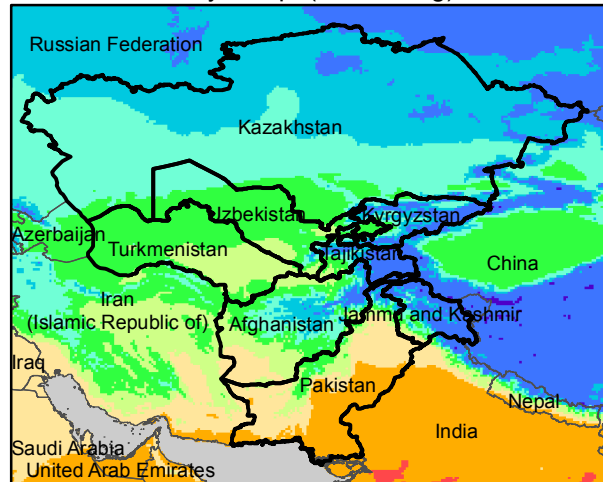

Mean Daily Temp. ('61-'90 avg)

Avg.
(IWM1)

Mean Daily Temp. Diff. from Average