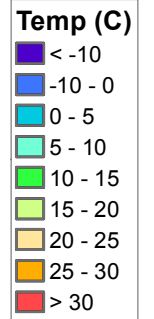

Central Asia Dekadal Temperature and Anomalies

Apr. dekad 1

Mean Daily Temp. 2017

Apr. dekad 2

Mean Daily Temp. 2017

Apr. dekad 3

Mean Daily Temp. 2017

2017
(NOAA
-GFS)

Mean Daily Temp. ('61-'90 avg)

Mean Daily Temp. ('61-'90 avg)

Mean Daily Temp. ('61-'90 avg)

Avg.
(IWM1)

Mean Daily Temp. Diff. from Average

Mean Daily Temp. Diff. from Average

Mean Daily Temp. Diff. from Average