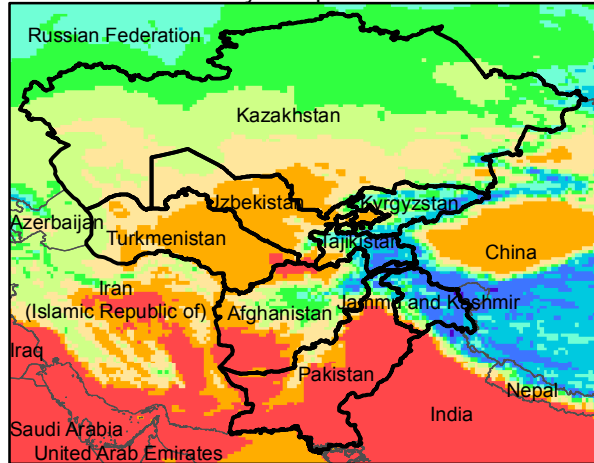

# Central Asia Dekadal Temperature and Anomalies

May. dekad 1

Mean Daily Temp. 2017

May. dekad 2

Mean Daily Temp. 2017

May. dekad 3

Mean Daily Temp. 2017

2017  
(NOAA  
-GFS)