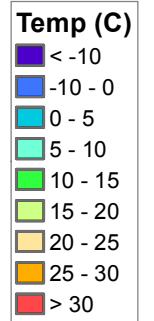

# Central Asia Dekadal Temperature and Anomalies

May. dekad 1

Mean Daily Temp. 2017

May. dekad 2

Mean Daily Temp. 2017

May. dekad 3

Mean Daily Temp. 2017

2017  
(NOAA  
-GFS)

Mean Daily Temp. ('61-'90 avg)

Mean Daily Temp. ('61-'90 avg)

Mean Daily Temp. ('61-'90 avg)

Avg.  
(IWM1)

Mean Daily Temp. Diff. from Average

Mean Daily Temp. Diff. from Average

Mean Daily Temp. Diff. from Average