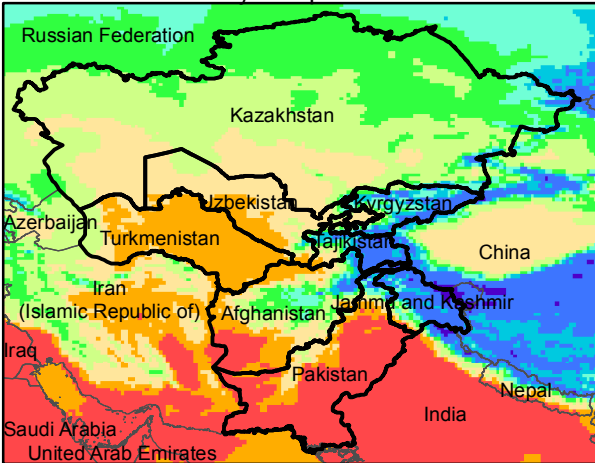

# Central Asia Dekadal Temperature and Anomalies

May. dekad 1

Mean Daily Temp. 2017

May. dekad 2

Mean Daily Temp. 2017

May. dekad 3

Mean Daily Temp. 2017

2017  
(NOAA  
-GFS)