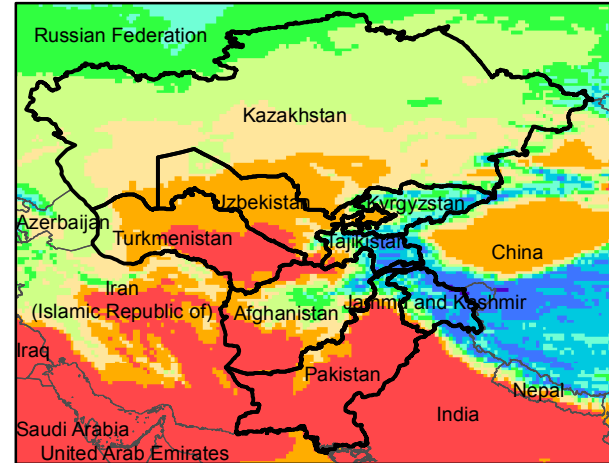

# Central Asia Dekadal Temperature and Anomalies

May. dekad 1

Mean Daily Temp. 2017

May. dekad 2

Mean Daily Temp. 2017

May. dekad 3

Mean Daily Temp. 2017

2017  
(NOAA  
-GFS)