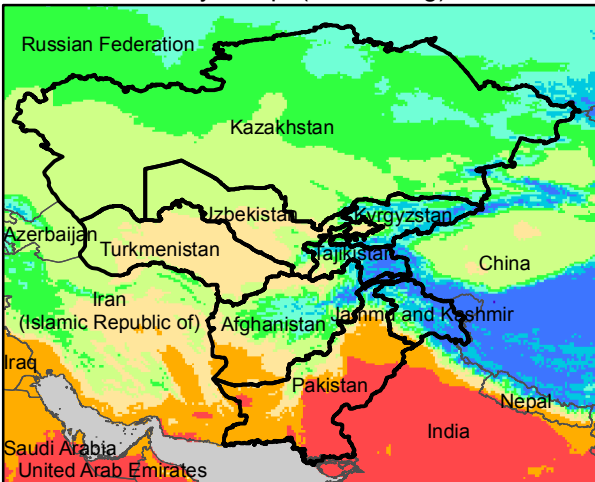

Mean Daily Temp. ('61-'90 avg)

Avg.
(IWM1)

Mean Daily Temp. Diff. from Average