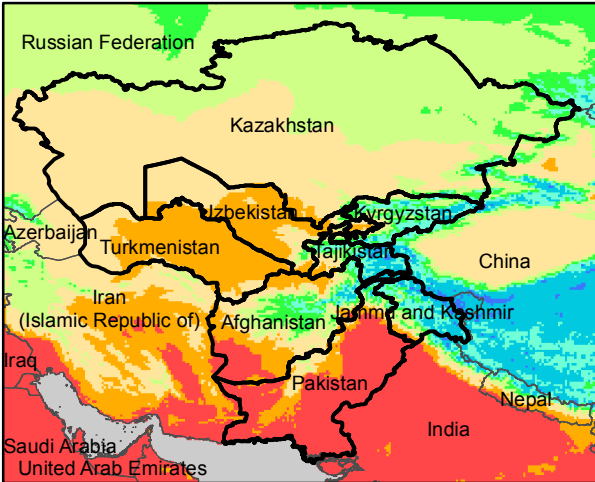

Mean Daily Temp. ('61-'90 avg)