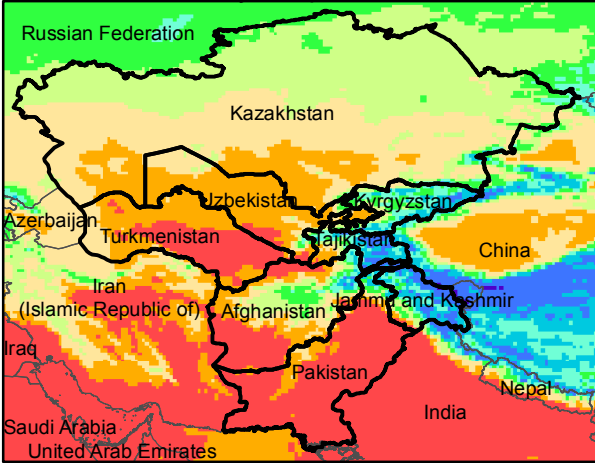

Central Asia Dekadal Temperature and Anomalies

Jun. dekad 1

Mean Daily Temp. 2017

Jun. dekad 2

Mean Daily Temp. 2017

Jun. dekad 3

Mean Daily Temp. 2017

2017
(NOAA
-GFS)