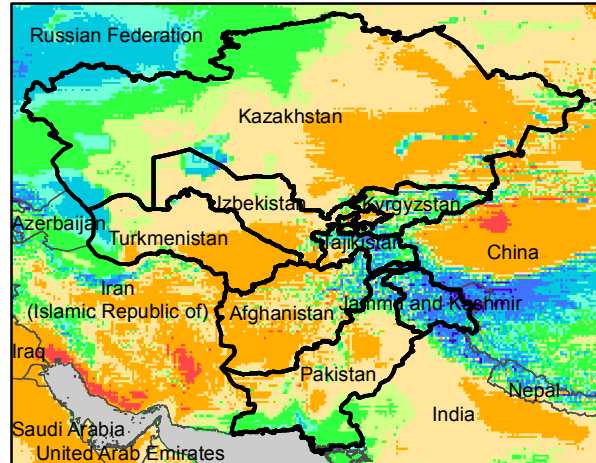

Central Asia Dekadal Temperature and Anomalies

Jun. dekad 1

Mean Daily Temp. 2017

Jun. dekad 2

Mean Daily Temp. 2017

Jun. dekad 3

Mean Daily Temp. 2017

2017
(NOAA
-GFS)

Mean Daily Temp. ('61-'90 avg)

Mean Daily Temp. ('61-'90 avg)

Mean Daily Temp. ('61-'90 avg)

Avg.
(IWM1)

Mean Daily Temp. Diff. from Average

Mean Daily Temp. Diff. from Average

Mean Daily Temp. Diff. from Average