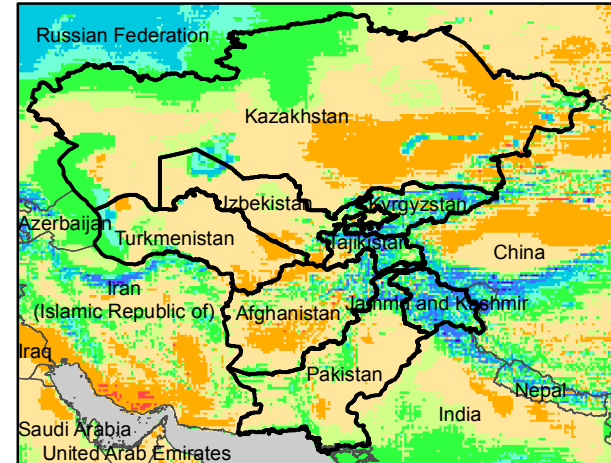

Central Asia Dekadal Temperature and Anomalies

Jun. dekad 1

Mean Daily Temp. 2017

Jun. dekad 2

Mean Daily Temp. 2017

Jun. dekad 3

Mean Daily Temp. 2017

2017
(NOAA
-GFS)

Mean Daily Temp. ('61-'90 avg)

Mean Daily Temp. ('61-'90 avg)

Mean Daily Temp. ('61-'90 avg)

Avg.
(IWM1)

Mean Daily Temp. Diff. from Average

Mean Daily Temp. Diff. from Average

Mean Daily Temp. Diff. from Average