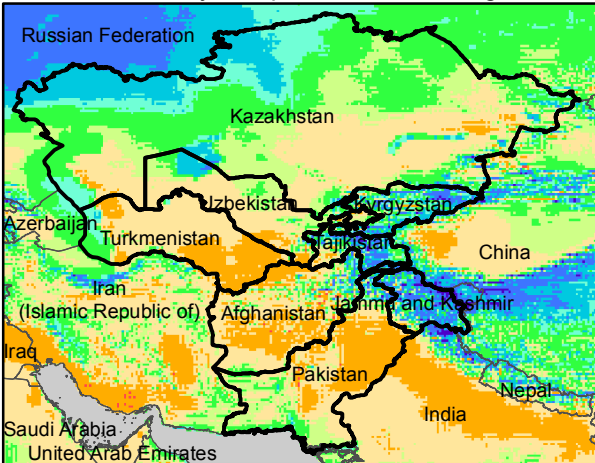

Central Asia Dekadal Temperature and Anomalies

Jun. dekad 1

Mean Daily Temp. 2017

Jun. dekad 2

Mean Daily Temp. 2017

Jun. dekad 3

Mean Daily Temp. 2017

2017
(NOAA
-GFS)

Mean Daily Temp. ('61-'90 avg)

Mean Daily Temp. ('61-'90 avg)

Mean Daily Temp. ('61-'90 avg)

Avg.
(IWM1)

Mean Daily Temp. Diff. from Average

Mean Daily Temp. Diff. from Average

Mean Daily Temp. Diff. from Average