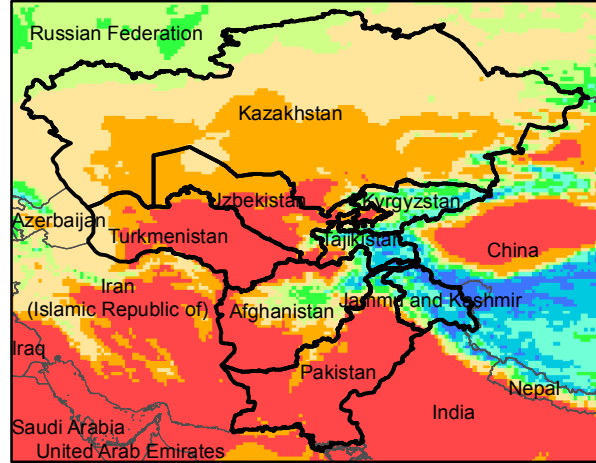

Central Asia Dekadal Temperature and Anomalies

Jun. dekad 1

Mean Daily Temp. 2017

Jun. dekad 2

Mean Daily Temp. 2017

Jun. dekad 3

Mean Daily Temp. 2017

2017
(NOAA
-GFS)