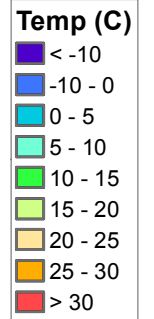

Central Asia Dekadal Temperature and Anomalies

Jun. dekad 1

Mean Daily Temp. 2017

Jun. dekad 2

Mean Daily Temp. 2017

Jun. dekad 3

Mean Daily Temp. 2017

2017
(NOAA
-GFS)

Mean Daily Temp. ('61-'90 avg)

Mean Daily Temp. ('61-'90 avg)

Mean Daily Temp. ('61-'90 avg)

Avg.
(IWM1)

Mean Daily Temp. Diff. from Average

Mean Daily Temp. Diff. from Average

Mean Daily Temp. Diff. from Average