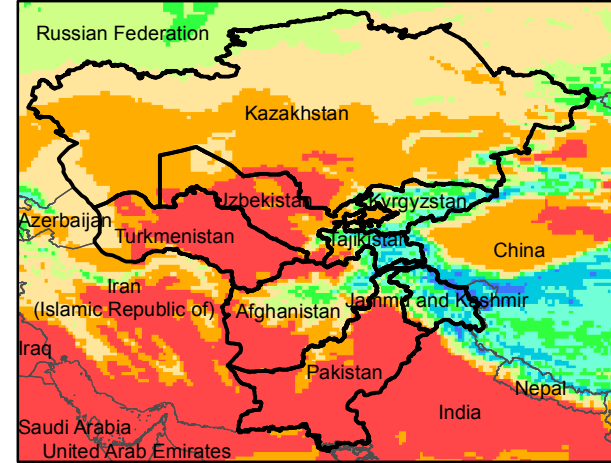

Central Asia Dekadal Temperature and Anomalies

Jun. dekad 1

Mean Daily Temp. 2017

Jun. dekad 2

Mean Daily Temp. 2017

Jun. dekad 3

Mean Daily Temp. 2017

2017
(NOAA
-GFS)