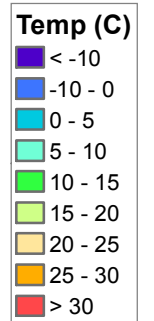

CentralAsia Dekadal Temperature and Anomalies

Jul. dekad 1

Mean Daily Temp. 2017

Jul. dekad 2

Mean Daily Temp. 2017

Jul. dekad 3

Mean Daily Temp. 2017

2017
(NOAA
-GFS)

Mean Daily Temp. ('61-'90 avg)

Mean Daily Temp. ('61-'90 avg)

Mean Daily Temp. ('61-'90 avg)

Avg.
(IWMI)

Mean Daily Temp. Diff. from Average

Mean Daily Temp. Diff. from Average

Mean Daily Temp. Diff. from Average