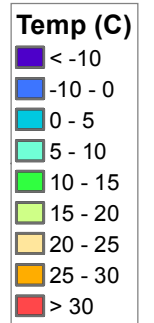

Central Asia Dekadal Temperature and Anomalies

Aug. dekad 1

Mean Daily Temp. 2017

Aug. dekad 2

Mean Daily Temp. 2017

Aug. dekad 3

Mean Daily Temp. 2017

2017
(NOAA
-GFS)

Mean Daily Temp. ('61-'90 avg)

Mean Daily Temp. ('61-'90 avg)

Mean Daily Temp. ('61-'90 avg)

Avg.
(IWM1)

Mean Daily Temp. Diff. from Average

Mean Daily Temp. Diff. from Average

Mean Daily Temp. Diff. from Average