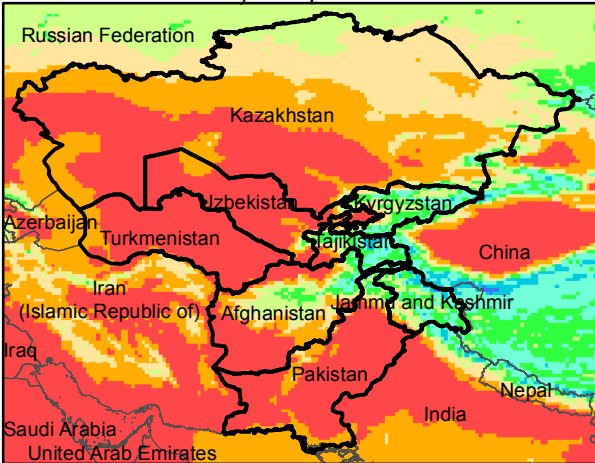

Central Asia Dekadal Temperature and Anomalies

Aug. dekad 1

Mean Daily Temp. 2017

Aug. dekad 2

Mean Daily Temp. 2017

Aug. dekad 3

Mean Daily Temp. 2017

2017
(NOAA
-GFS)