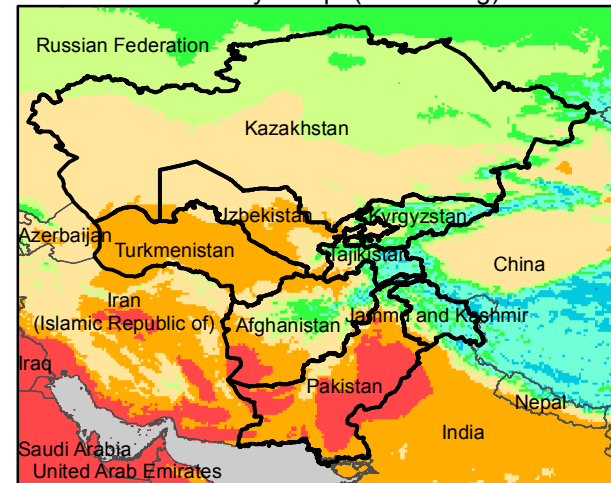

Mean Daily Temp. Diff. from Average

Mean Daily Temp. ('61-'90 avg)

Avg.
(IWM1)