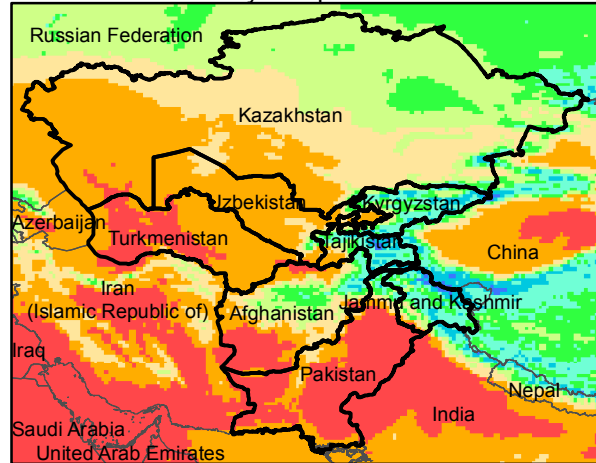

Central Asia Dekadal Temperature and Anomalies

Aug. dekad 1

Mean Daily Temp. 2017

Aug. dekad 2

Mean Daily Temp. 2017

Aug. dekad 3

Mean Daily Temp. 2017

2017
(NOAA
-GFS)