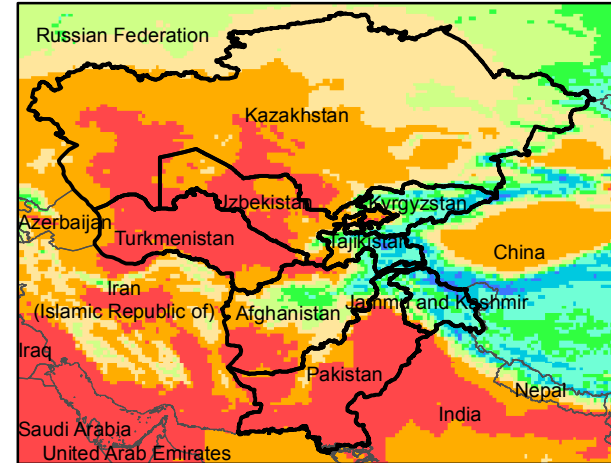

Central Asia Dekadal Temperature and Anomalies

Aug. dekad 1

Mean Daily Temp. 2017

Aug. dekad 2

Mean Daily Temp. 2017

Aug. dekad 3

Mean Daily Temp. 2017

2017
(NOAA
-GFS)