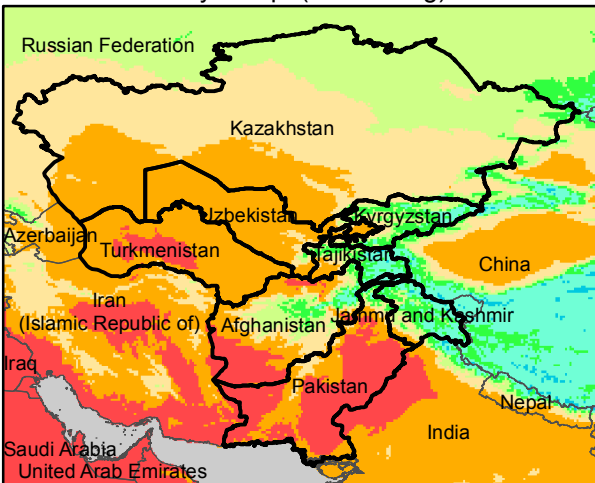

Mean Daily Temp. ('61-'90 avg)

Avg.
(IWM1)

Mean Daily Temp. Diff. from Average