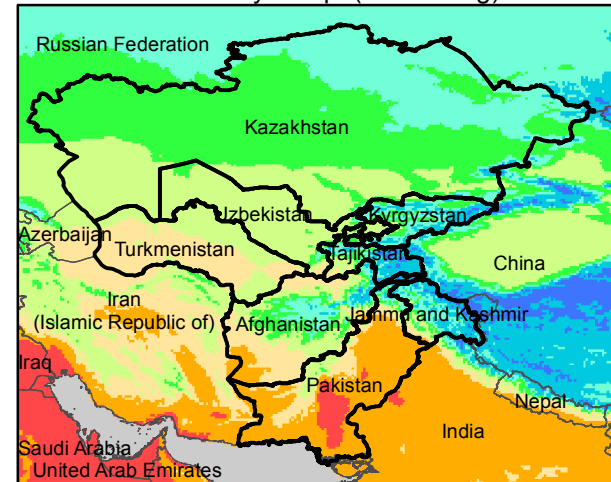

Mean Daily Temp. Diff. from Average

Mean Daily Temp. ('61-'90 avg)

Avg.
(IWM1)