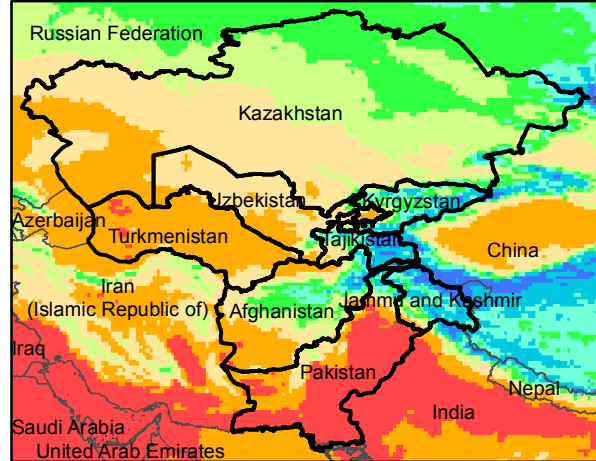

Central Asia Dekadal Temperature and Anomalies

Sep. dekad 1

Mean Daily Temp. 2017

Sep. dekad 2

Mean Daily Temp. 2017

Sep. dekad 3

Mean Daily Temp. 2017

2017
(NOAA
-GFS)