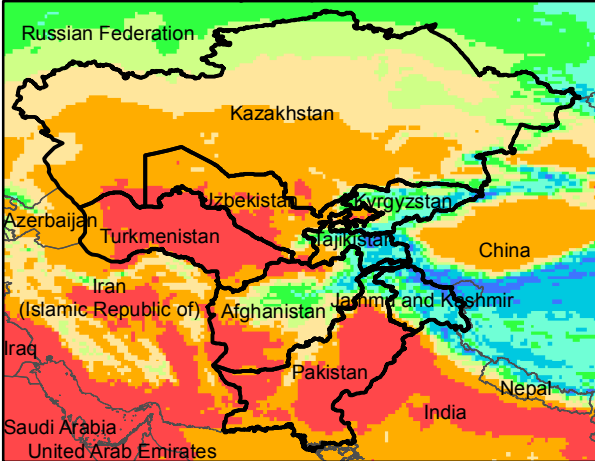

Central Asia Dekadal Temperature and Anomalies

Sep. dekad 1

Mean Daily Temp. 2017

Sep. dekad 2

Mean Daily Temp. 2017

Sep. dekad 3

Mean Daily Temp. 2017

2017
(NOAA
-GFS)