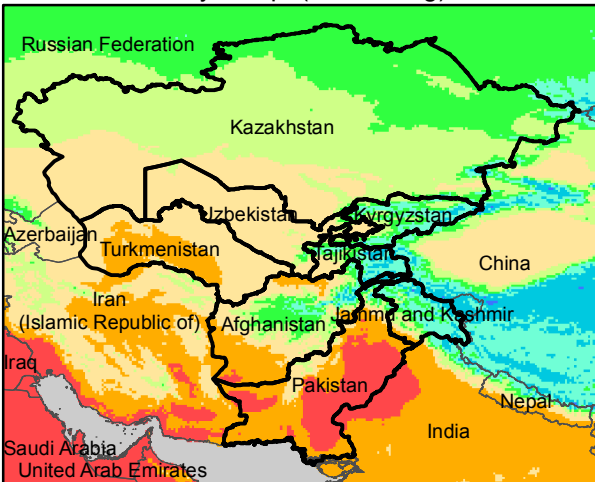

Mean Daily Temp. ('61-'90 avg)

Avg.
(IWM1)

Mean Daily Temp. Diff. from Average