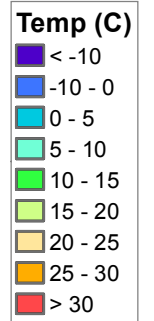

Central Asia Dekadal Temperature and Anomalies

Sep. dekad 1

Mean Daily Temp. 2017

Sep. dekad 2

Mean Daily Temp. 2017

Sep. dekad 3

Mean Daily Temp. 2017

2017
(NOAA
-GFS)

Mean Daily Temp. ('61-'90 avg)

Mean Daily Temp. ('61-'90 avg)

Mean Daily Temp. ('61-'90 avg)

Avg.
(IWM1)

Mean Daily Temp. Diff. from Average

Mean Daily Temp. Diff. from Average

Mean Daily Temp. Diff. from Average