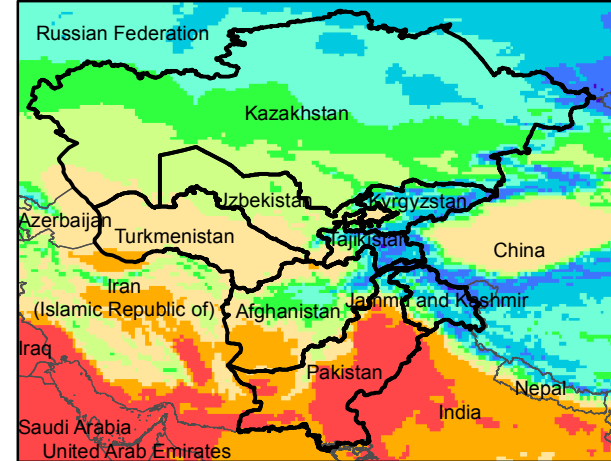

Central Asia Dekadal Temperature and Anomalies

Sep. dekad 1

Mean Daily Temp. 2017

Sep. dekad 2

Mean Daily Temp. 2017

Sep. dekad 3

Mean Daily Temp. 2017

2017
(NOAA
-GFS)