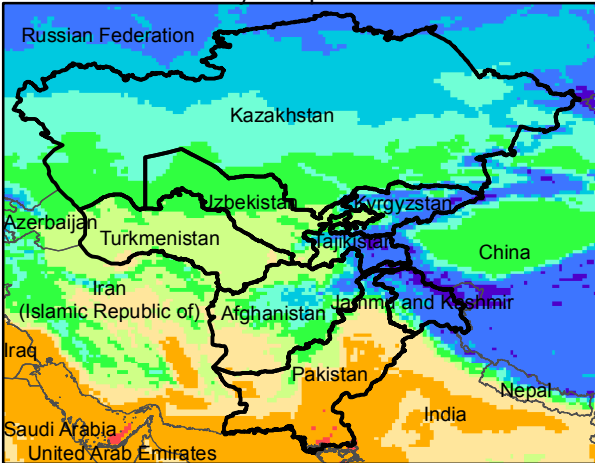

Central Asia Dekadal Temperature and Anomalies

Nov. dekad 1

Mean Daily Temp. 2017

Nov. dekad 2

Mean Daily Temp. 2017

Nov. dekad 3

Mean Daily Temp. 2017

2017
(NOAA
-GFS)