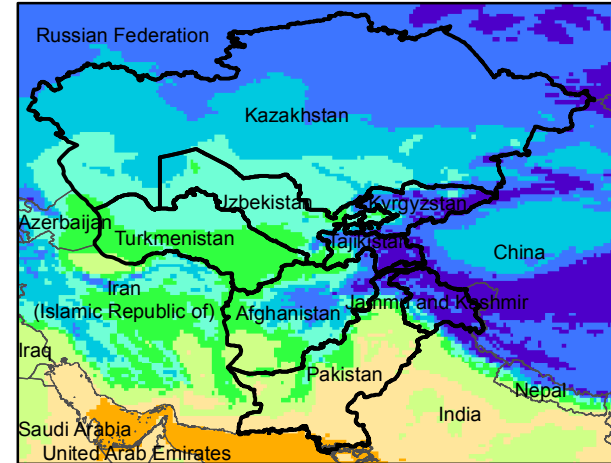

Central Asia Dekadal Temperature and Anomalies

Nov. dekad 1

Mean Daily Temp. 2017

Nov. dekad 2

Mean Daily Temp. 2017

Nov. dekad 3

Mean Daily Temp. 2017

2017
(NOAA
-GFS)