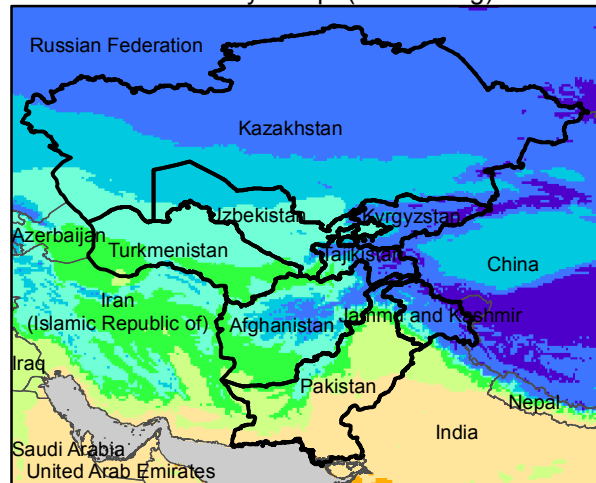

Mean Daily Temp. Diff. from Average

Mean Daily Temp. ('61-'90 avg)

Avg.
(IWM1)