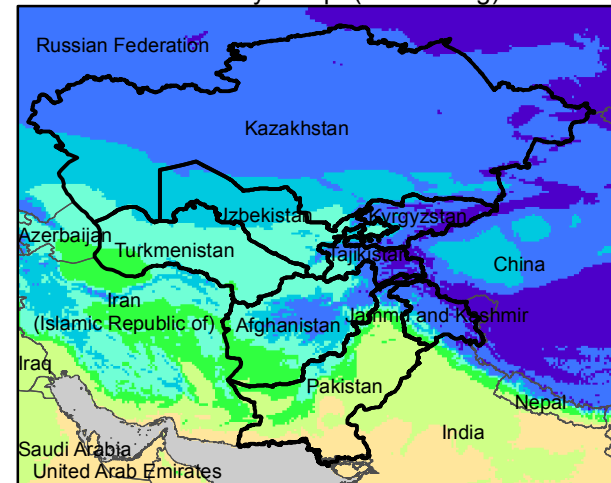

Mean Daily Temp. Diff. from Average

Mean Daily Temp. ('61-'90 avg)

Avg.
(IWM1)