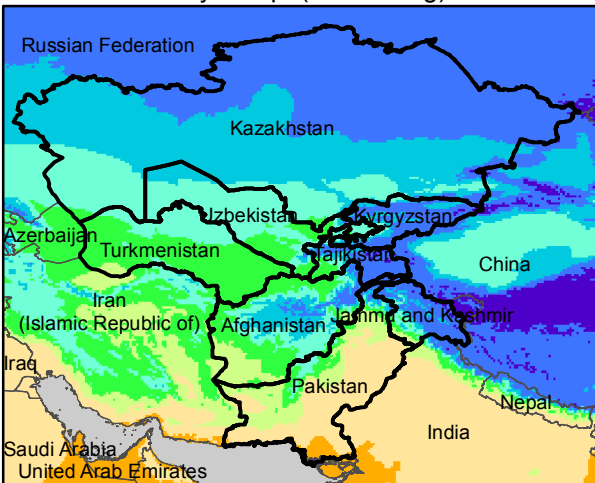

Mean Daily Temp. ('61-'90 avg)

Avg.
(IWM1)

Mean Daily Temp. Diff. from Average