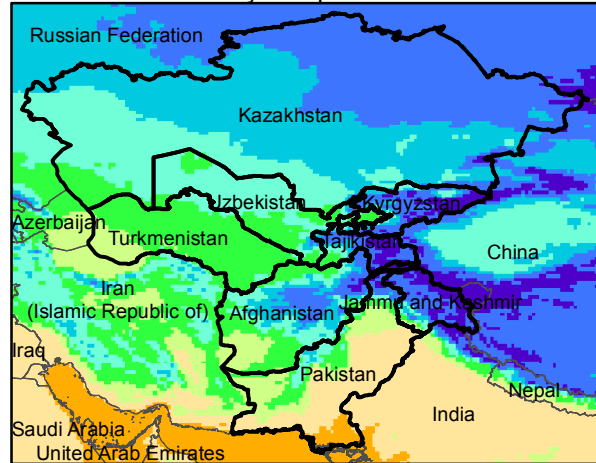

Central Asia Dekadal Temperature and Anomalies

Nov. dekad 1

Mean Daily Temp. 2017

Nov. dekad 2

Mean Daily Temp. 2017

Nov. dekad 3

Mean Daily Temp. 2017

2017
(NOAA
-GFS)