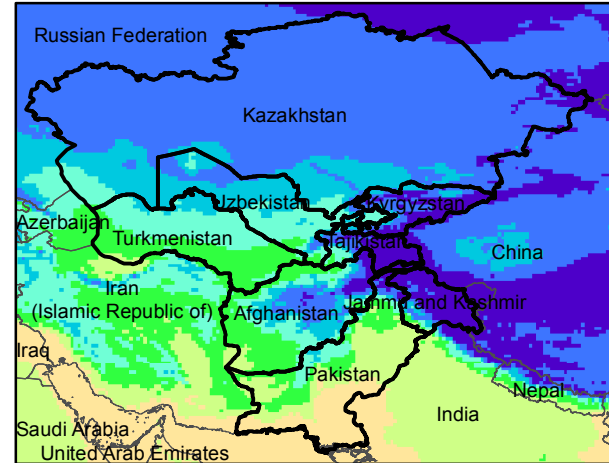

# Central Asia Dekadal Temperature and Anomalies

**Dec. dekad 1**

Mean Daily Temp. 2017

**Dec. dekad 2**

Mean Daily Temp. 2017

**Dec. dekad 3**

Mean Daily Temp. 2017

2017  
(NOAA  
-GFS)