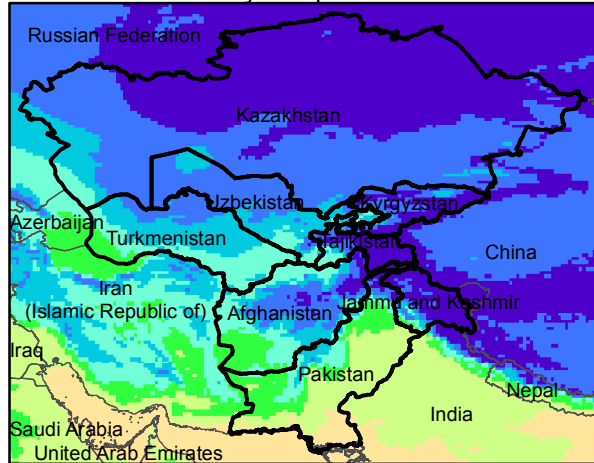

# Central Asia Dekadal Temperature and Anomalies

**Dec. dekad 1**

Mean Daily Temp. 2017

**Dec. dekad 2**

Mean Daily Temp. 2017

**Dec. dekad 3**

Mean Daily Temp. 2017

2017  
(NOAA  
-GFS)