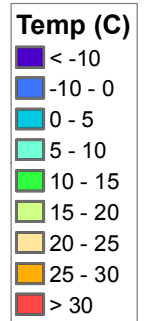

# Central Asia Dekadal Temperature and Anomalies

**Dec. dekad 1**

Mean Daily Temp. 2017

**Dec. dekad 2**

Mean Daily Temp. 2017

**Dec. dekad 3**

Mean Daily Temp. 2017

2017  
(NOAA  
-GFS)

Mean Daily Temp. ('61-'90 avg)

Mean Daily Temp. ('61-'90 avg)

Mean Daily Temp. ('61-'90 avg)

Avg.  
(IWM1)

Mean Daily Temp. Diff. from Average

Mean Daily Temp. Diff. from Average

Mean Daily Temp. Diff. from Average