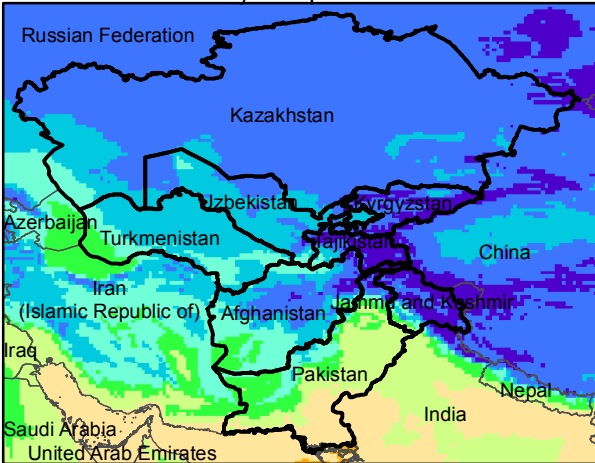

# Central Asia Dekadal Temperature and Anomalies

**Dec. dekad 1**

Mean Daily Temp. 2017

**Dec. dekad 2**

Mean Daily Temp. 2017

**Dec. dekad 3**

Mean Daily Temp. 2017

2017  
(NOAA  
-GFS)