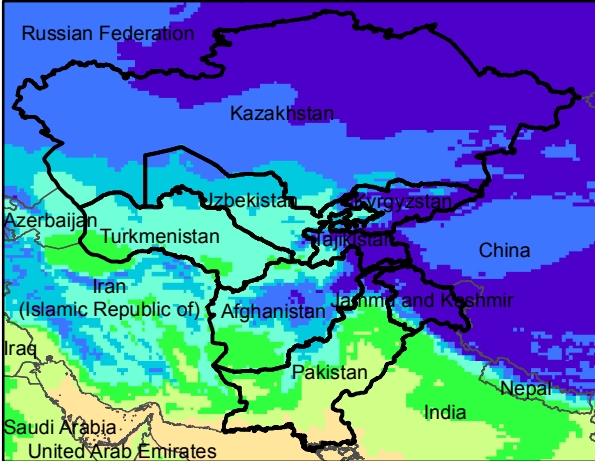

Central Asia Dekadal Temperature and Anomalies

Jan. dekad 1

Mean Daily Temp. 2018

Jan. dekad 2

Mean Daily Temp. 2018

Jan. dekad 3

Mean Daily Temp. 2018

2018
(NOAA
-GFS)