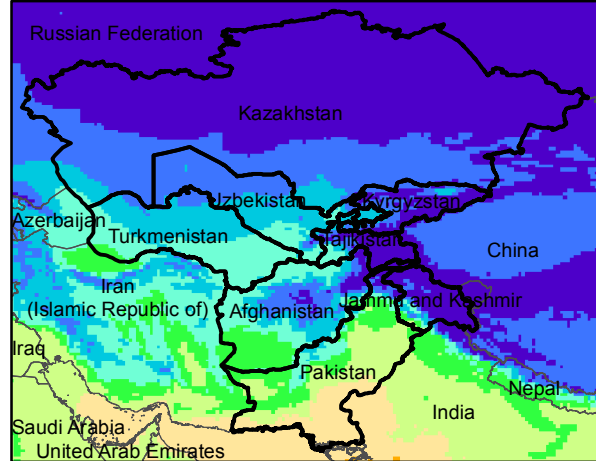

Central Asia Dekadal Temperature and Anomalies

Jan. dekad 1

Mean Daily Temp. 2018

Jan. dekad 2

Mean Daily Temp. 2018

Jan. dekad 3

Mean Daily Temp. 2018

2018
(NOAA
-GFS)