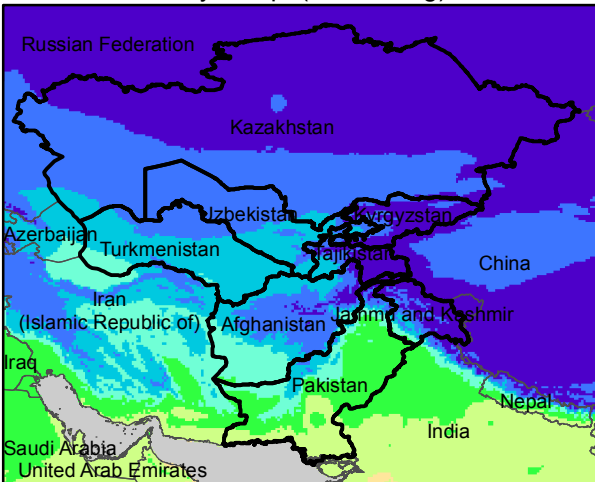

Mean Daily Temp. ('61-'90 avg)

Avg.
(IWM1)

Mean Daily Temp. Diff. from Average