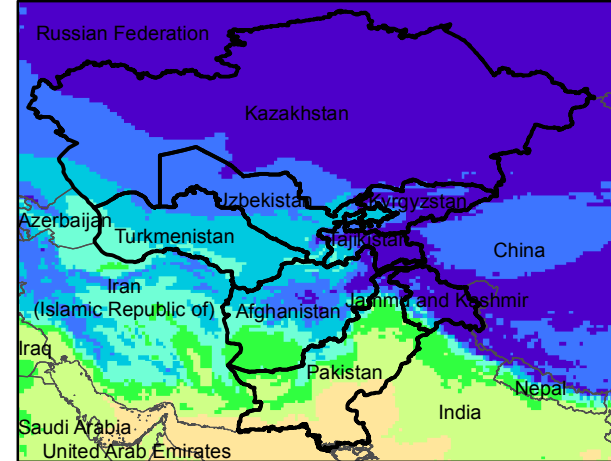

Central Asia Dekadal Temperature and Anomalies

Jan. dekad 1

Mean Daily Temp. 2018

Jan. dekad 2

Mean Daily Temp. 2018

Jan. dekad 3

Mean Daily Temp. 2018

2018
(NOAA
-GFS)