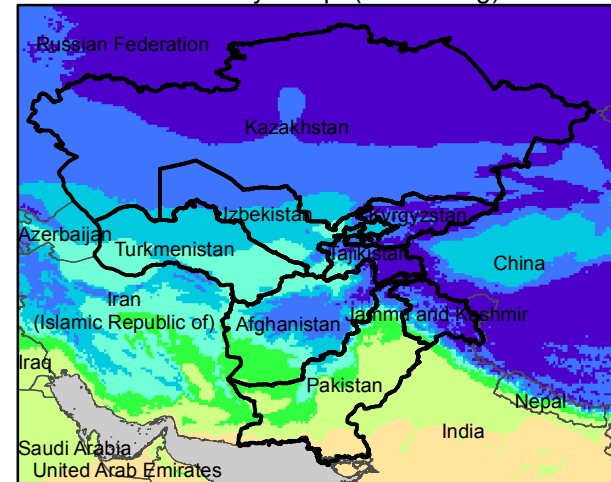

Mean Daily Temp. Diff. from Average

Mean Daily Temp. ('61-'90 avg)

Avg.
(IWM1)