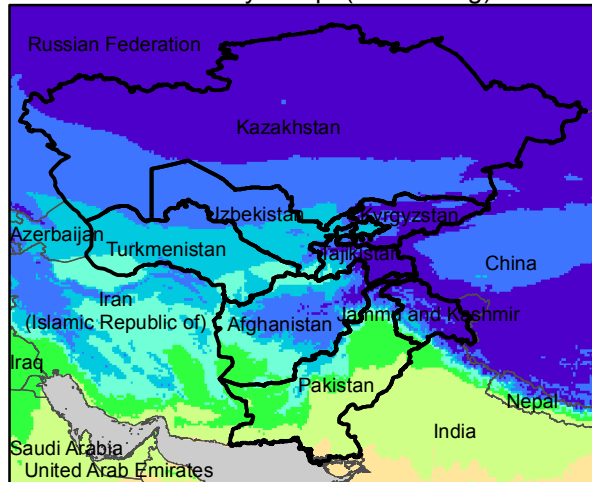

Mean Daily Temp. Diff. from Average

Mean Daily Temp. ('61-'90 avg)

Avg.
(IWM1)