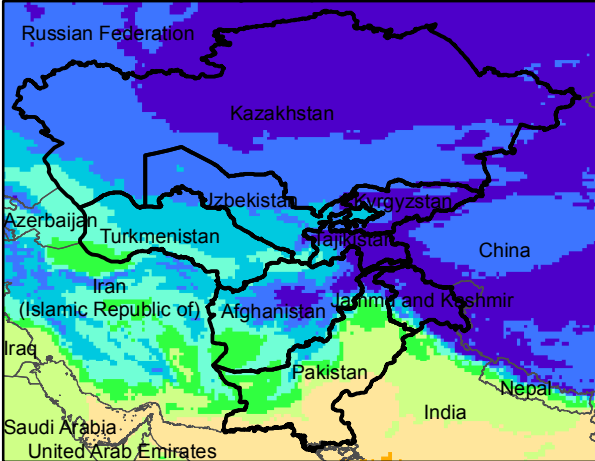

Central Asia Dekadal Temperature and Anomalies

Feb. dekad 1

Feb. dekad 2

Feb. dekad 3

Mean Daily Temp. 2018

Mean Daily Temp. 2018

Mean Daily Temp. 2018

2018
(NOAA
-GFS)