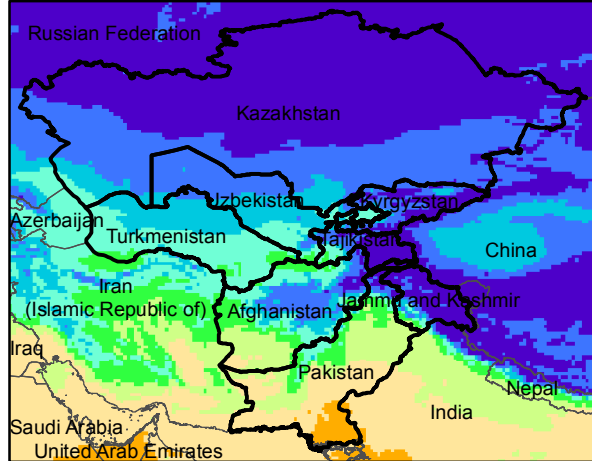

Central Asia Dekadal Temperature and Anomalies

Feb. dekad 1

Feb. dekad 2

Feb. dekad 3

Mean Daily Temp. 2018

Mean Daily Temp. 2018

Mean Daily Temp. 2018

2018
(NOAA
-GFS)