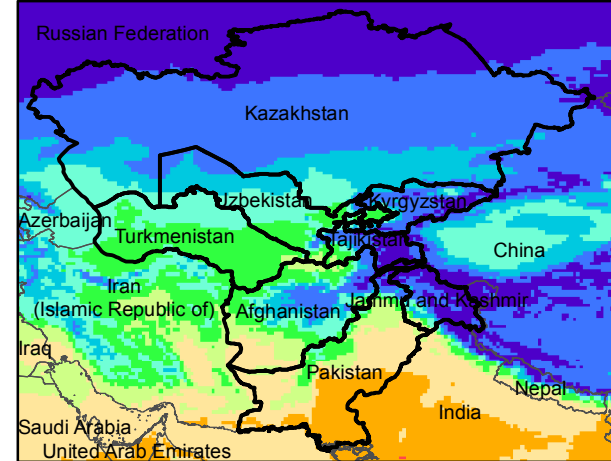

Central Asia Dekadal Temperature and Anomalies

Feb. dekad 1

Feb. dekad 2

Feb. dekad 3

Mean Daily Temp. 2018

Mean Daily Temp. 2018

Mean Daily Temp. 2018

2018
(NOAA
-GFS)