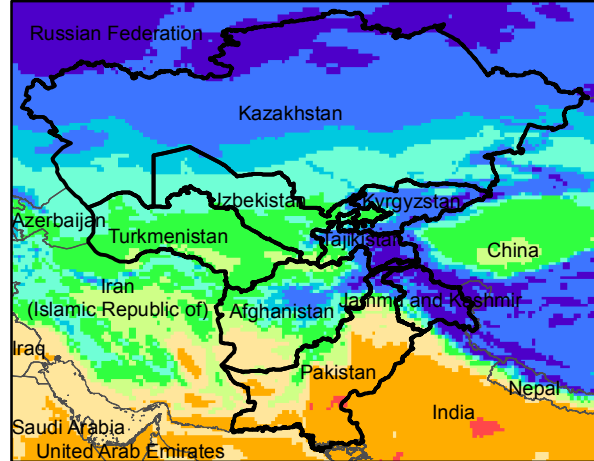

Central Asia Dekadal Temperature and Anomalies

Mar. dekad 1

Mar. dekad 2

Mar. dekad 3

Mean Daily Temp. 2018

Mean Daily Temp. 2018

Mean Daily Temp. 2018

2018
(NOAA
-GFS)