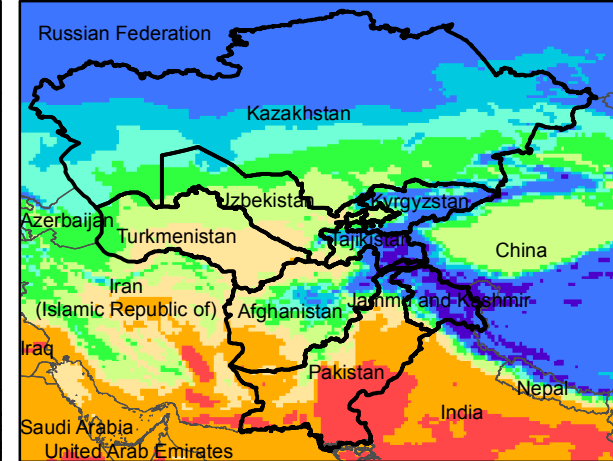

Central Asia Dekadal Temperature and Anomalies

Mar. dekad 1

Mar. dekad 2

Mar. dekad 3

Mean Daily Temp. 2018

Mean Daily Temp. 2018

Mean Daily Temp. 2018

2018
(NOAA
-GFS)