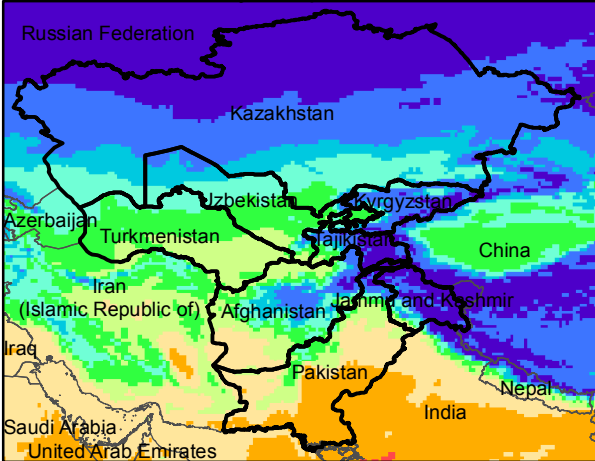

Central Asia Dekadal Temperature and Anomalies

Mar. dekad 1

Mar. dekad 2

Mar. dekad 3

Mean Daily Temp. 2018

Mean Daily Temp. 2018

Mean Daily Temp. 2018

2018
(NOAA
-GFS)