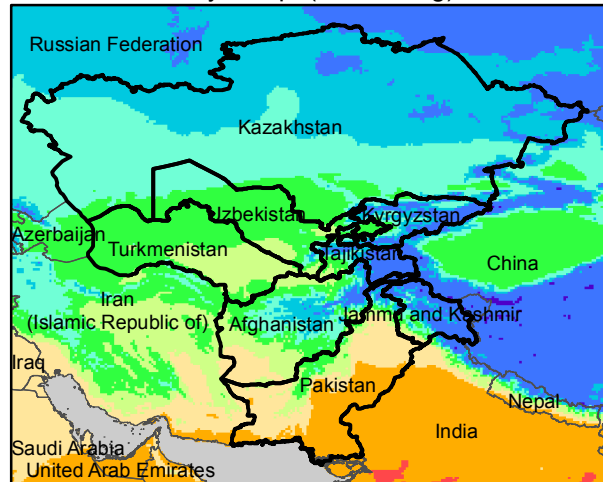

Mean Daily Temp. ('61-'90 avg)

Mean Daily Temp. ('61-'90 avg)

Mean Daily Temp. ('61-'90 avg)

Avg.
(IWM1)