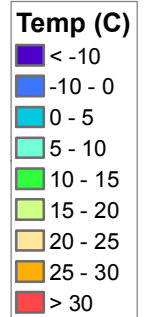

# CentralAsia Dekadal Temperature and Anomalies

Jun. dekad 1

Mean Daily Temp. 2018

Jun. dekad 2

Mean Daily Temp. 2018

Jun. dekad 3

Mean Daily Temp. 2018

2018  
(NOAA  
-GFS)

Mean Daily Temp. ('61-'90 avg)

Mean Daily Temp. ('61-'90 avg)

Mean Daily Temp. ('61-'90 avg)

Avg.  
(IWMI)

Mean Daily Temp. Diff. from Average

Mean Daily Temp. Diff. from Average

Mean Daily Temp. Diff. from Average