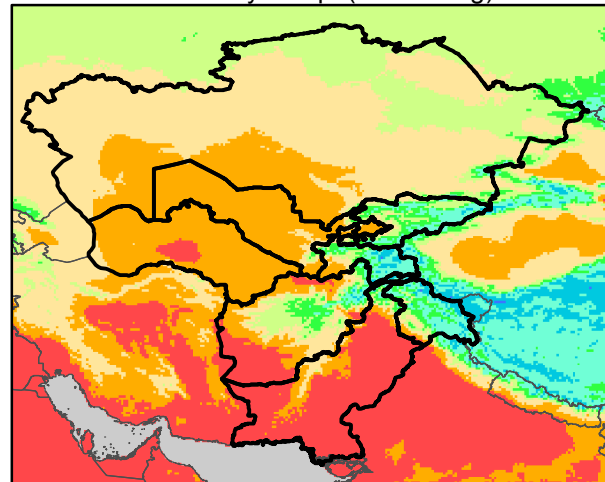

Mean Daily Temp. ('61-'90 avg)