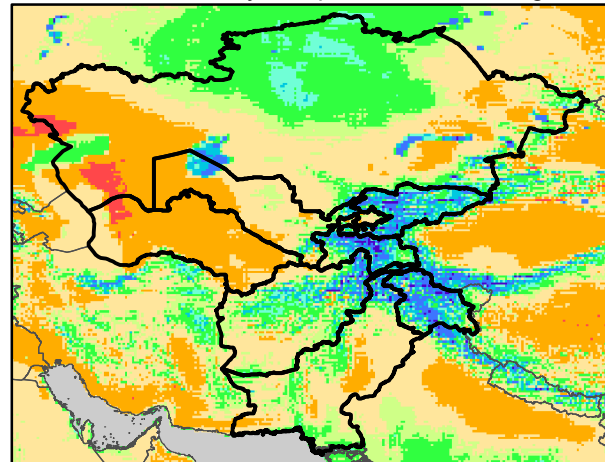

Mean Daily Temp. ('61-'90 avg)

Mean Daily Temp. ('61-'90 avg)

Mean Daily Temp. ('61-'90 avg)

Avg.  
(IWMI)

Mean Daily Temp. Diff. from Average

Mean Daily Temp. Diff. from Average

Mean Daily Temp. Diff. from Average