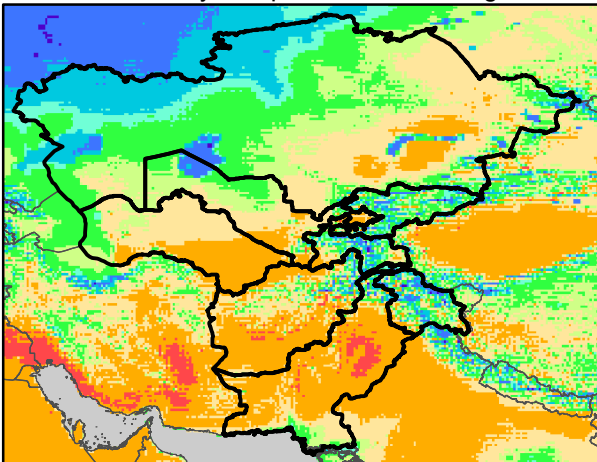

# CentralAsia Dekadal Temperature and Anomalies

Jun. dekad 1

Mean Daily Temp. 2018

Jun. dekad 2

Mean Daily Temp. 2018

Jun. dekad 3

Mean Daily Temp. 2018

2018  
(NOAA  
-GFS)

Mean Daily Temp. ('61-'90 avg)

Mean Daily Temp. ('61-'90 avg)

Mean Daily Temp. ('61-'90 avg)

Avg.  
(IWMI)

Mean Daily Temp. Diff. from Average

Mean Daily Temp. Diff. from Average

Mean Daily Temp. Diff. from Average