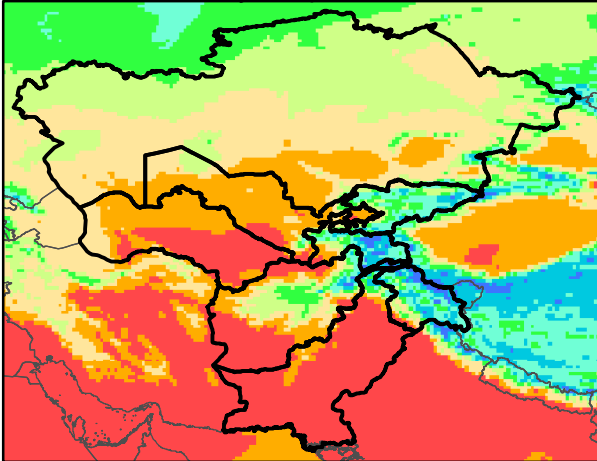

# CentralAsia Dekadal Temperature and Anomalies

Jun. dekad 1

Mean Daily Temp. 2018

Jun. dekad 2

Mean Daily Temp. 2018

Jun. dekad 3

Mean Daily Temp. 2018

2018  
(NOAA  
-GFS)