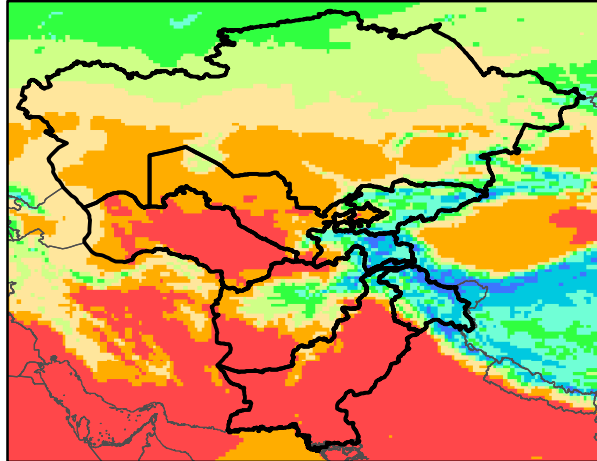

# CentralAsia Dekadal Temperature and Anomalies

Jun. dekad 1

Mean Daily Temp. 2018

Jun. dekad 2

Mean Daily Temp. 2018

Jun. dekad 3

Mean Daily Temp. 2018

2018  
(NOAA  
-GFS)