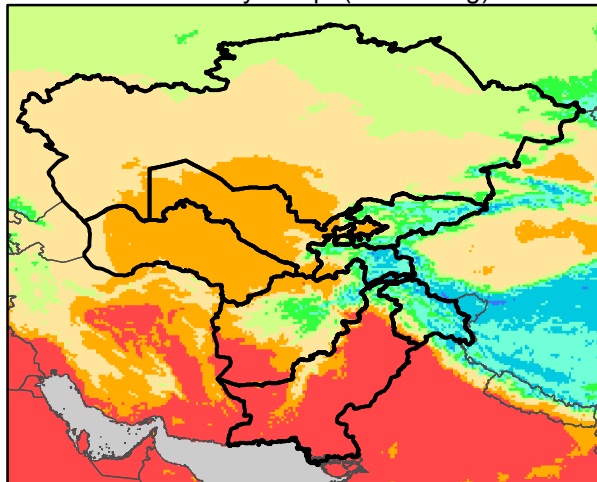

Mean Daily Temp. ('61-'90 avg)