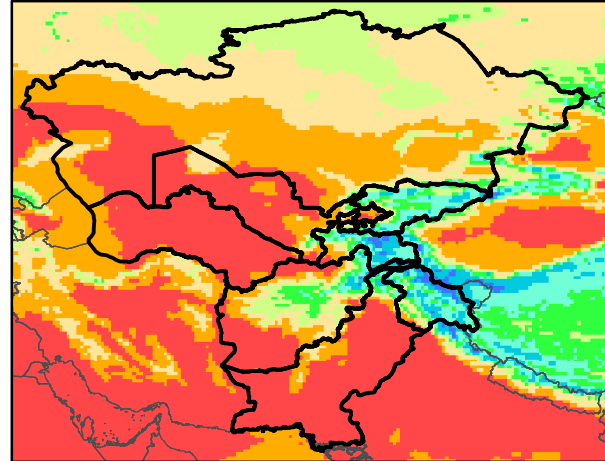

# CentralAsia Dekadal Temperature and Anomalies

Jun. dekad 1

Mean Daily Temp. 2018

Jun. dekad 2

Mean Daily Temp. 2018

Jun. dekad 3

Mean Daily Temp. 2018

2018  
(NOAA  
-GFS)