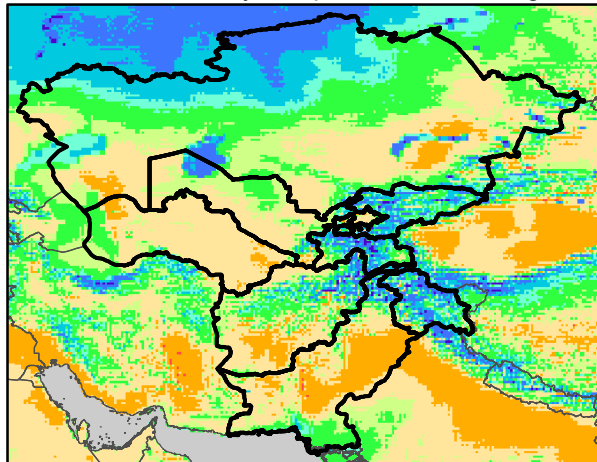

# CentralAsia Dekadal Temperature and Anomalies

Jun. dekad 1

Mean Daily Temp. 2018

Jun. dekad 2

Mean Daily Temp. 2018

Jun. dekad 3

Mean Daily Temp. 2018

2018  
(NOAA  
-GFS)

Mean Daily Temp. ('61-'90 avg)

Mean Daily Temp. ('61-'90 avg)

Mean Daily Temp. ('61-'90 avg)

Avg.  
(IWMI)

Mean Daily Temp. Diff. from Average

Mean Daily Temp. Diff. from Average

Mean Daily Temp. Diff. from Average