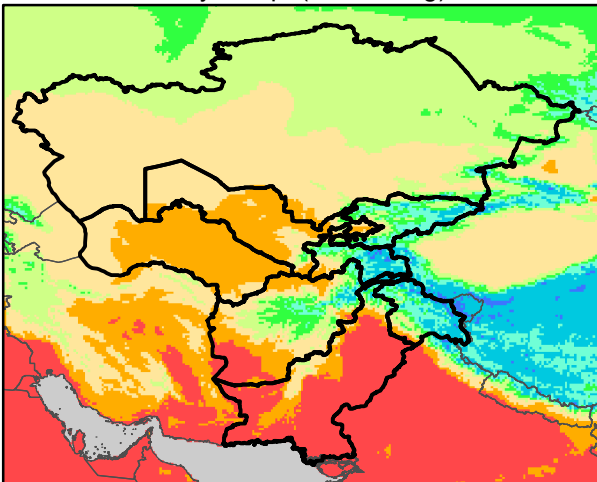

2018
(NOAA
-GFS)

Mean Daily Temp. ('61-'90 avg)