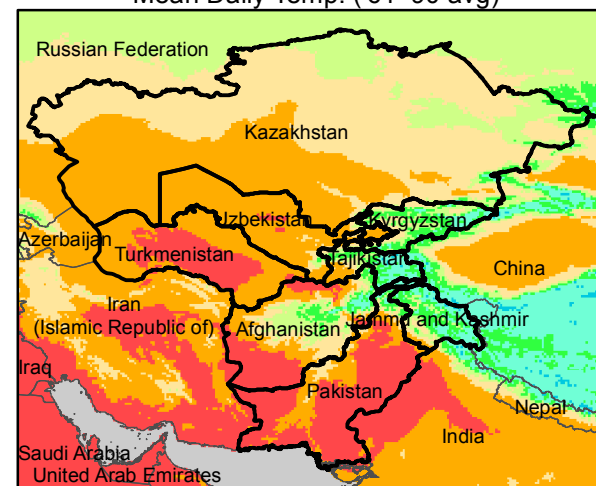

Mean Daily Temp. Diff. from Average

Mean Daily Temp. ('61-'90 avg)

Avg.
(IWM1)