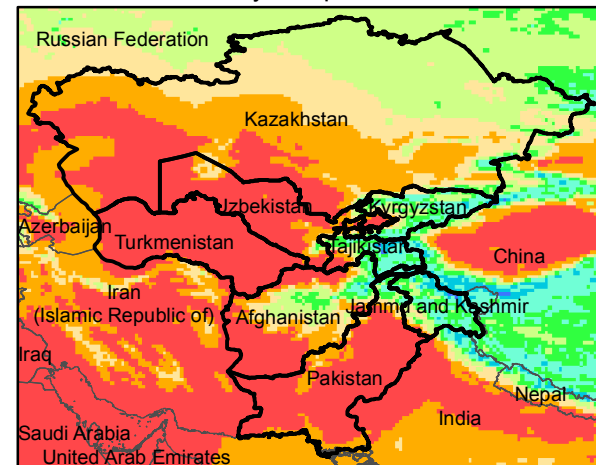

# Central Asia Dekadal Temperature and Anomalies

**Jul. dekad 1**

Mean Daily Temp. 2018

**Jul. dekad 2**

Mean Daily Temp. 2018

**Jul. dekad 3**

Mean Daily Temp. 2018

2018  
(NOAA  
-GFS)