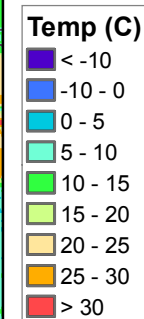

# Central Asia Dekadal Temperature and Anomalies

**Jul. dekad 1**

Mean Daily Temp. 2018

**Jul. dekad 2**

Mean Daily Temp. 2018

**Jul. dekad 3**

Mean Daily Temp. 2018

2018  
(NOAA  
-GFS)

Mean Daily Temp. ('61-'90 avg)

Mean Daily Temp. ('61-'90 avg)

Mean Daily Temp. ('61-'90 avg)

Avg.  
(IWM1)

Mean Daily Temp. Diff. from Average

Mean Daily Temp. Diff. from Average

Mean Daily Temp. Diff. from Average