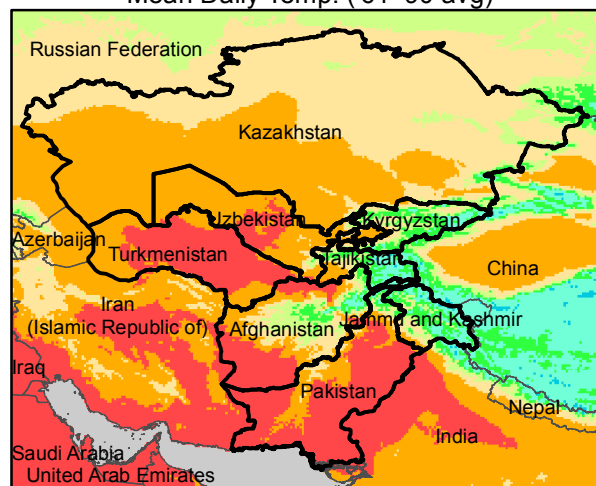

Mean Daily Temp. Diff. from Average

Mean Daily Temp. ('61-'90 avg)

Avg.
(IWM1)