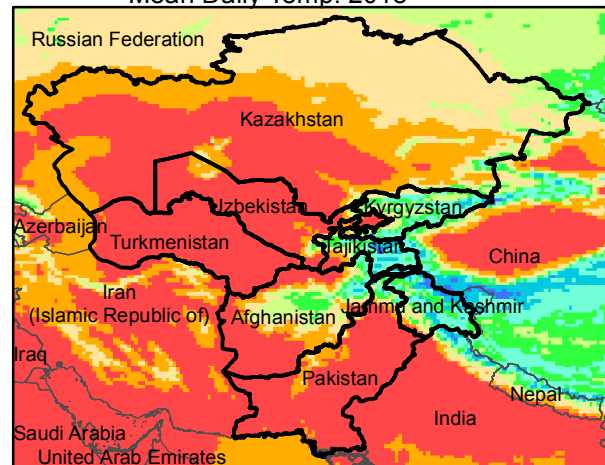

# Central Asia Dekadal Temperature and Anomalies

**Jul. dekad 1**

Mean Daily Temp. 2018

**Jul. dekad 2**

Mean Daily Temp. 2018

**Jul. dekad 3**

Mean Daily Temp. 2018

2018  
(NOAA  
-GFS)