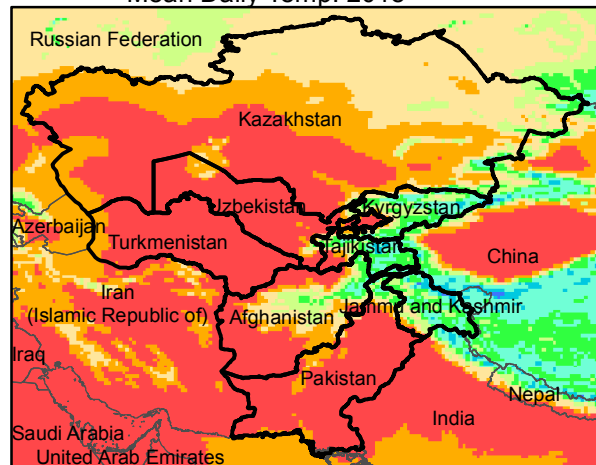

# Central Asia Dekadal Temperature and Anomalies

**Jul. dekad 1**

Mean Daily Temp. 2018

**Jul. dekad 2**

Mean Daily Temp. 2018

**Jul. dekad 3**

Mean Daily Temp. 2018

2018  
(NOAA  
-GFS)