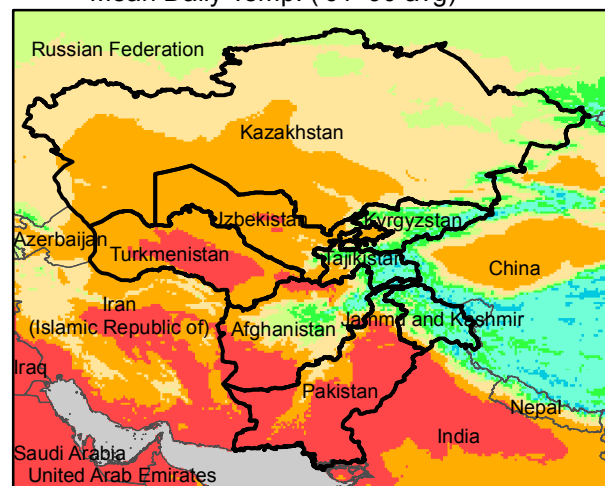

Mean Daily Temp. ('61-'90 avg)

Avg.
(IWM1)

Mean Daily Temp. Diff. from Average