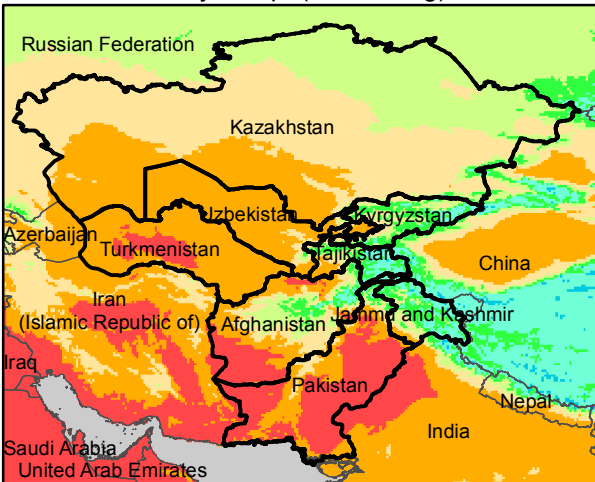

Mean Daily Temp. ('61-'90 avg)

Avg.
(IWM1)

Mean Daily Temp. Diff. from Average