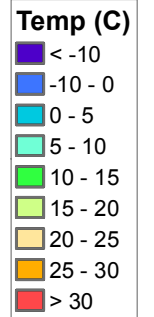

# Central Asia Dekadal Temperature and Anomalies

**Aug. dekad 1**

Mean Daily Temp. 2018

**Aug. dekad 2**

Mean Daily Temp. 2018

**Aug. dekad 3**

Mean Daily Temp. 2018

2018  
(NOAA  
-GFS)

Mean Daily Temp. ('61-'90 avg)

Mean Daily Temp. ('61-'90 avg)

Mean Daily Temp. ('61-'90 avg)

Avg.  
(IWM1)

Mean Daily Temp. Diff. from Average

Mean Daily Temp. Diff. from Average

Mean Daily Temp. Diff. from Average