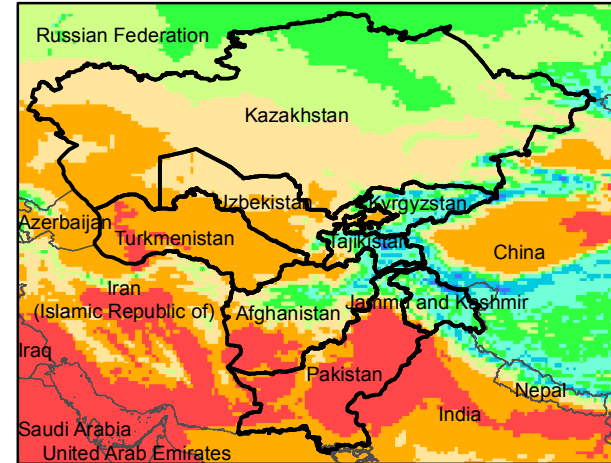

# Central Asia Dekadal Temperature and Anomalies

**Aug. dekad 1**

Mean Daily Temp. 2018

**Aug. dekad 2**

Mean Daily Temp. 2018

**Aug. dekad 3**

Mean Daily Temp. 2018

2018  
(NOAA  
-GFS)