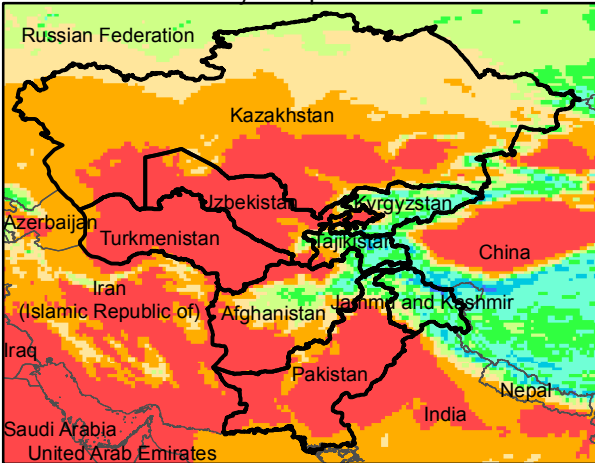

# Central Asia Dekadal Temperature and Anomalies

**Aug. dekad 1**

Mean Daily Temp. 2018

**Aug. dekad 2**

Mean Daily Temp. 2018

**Aug. dekad 3**

Mean Daily Temp. 2018

2018  
(NOAA  
-GFS)