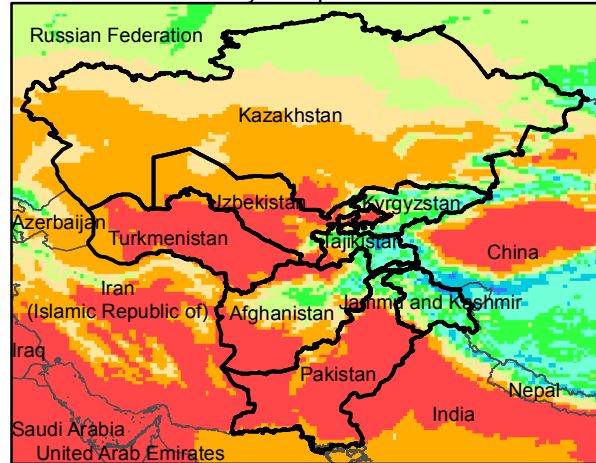

# Central Asia Dekadal Temperature and Anomalies

**Aug. dekad 1**

Mean Daily Temp. 2018

**Aug. dekad 2**

Mean Daily Temp. 2018

**Aug. dekad 3**

Mean Daily Temp. 2018

2018  
(NOAA  
-GFS)