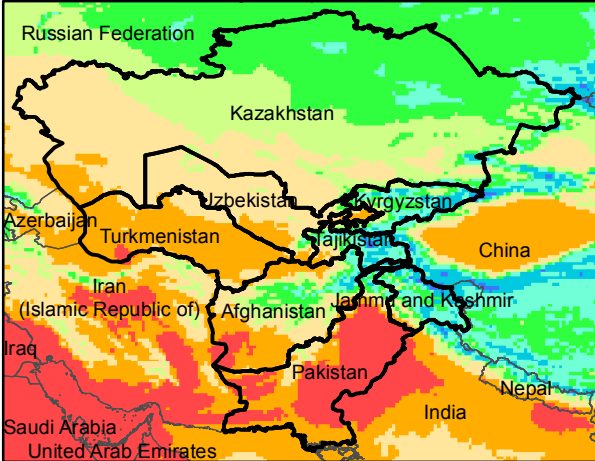

Central Asia Dekadal Temperature and Anomalies

Sep. dekad 1

Sep. dekad 2

Sep. dekad 3

Mean Daily Temp. 2018

Mean Daily Temp. 2018

Mean Daily Temp. 2018

2018
(NOAA
-GFS)