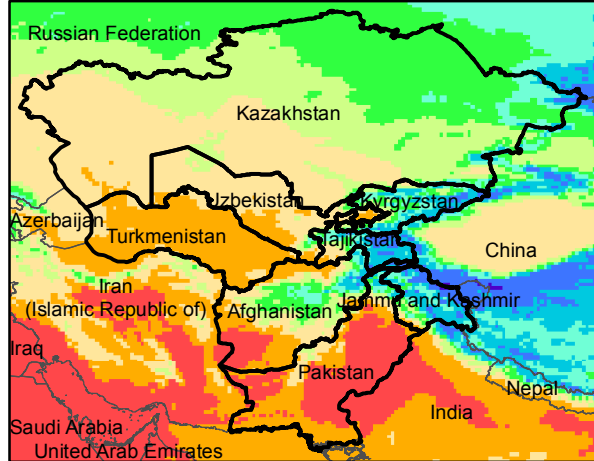

Central Asia Dekadal Temperature and Anomalies

Sep. dekad 1

Sep. dekad 2

Sep. dekad 3

Mean Daily Temp. 2018

Mean Daily Temp. 2018

Mean Daily Temp. 2018

2018
(NOAA
-GFS)