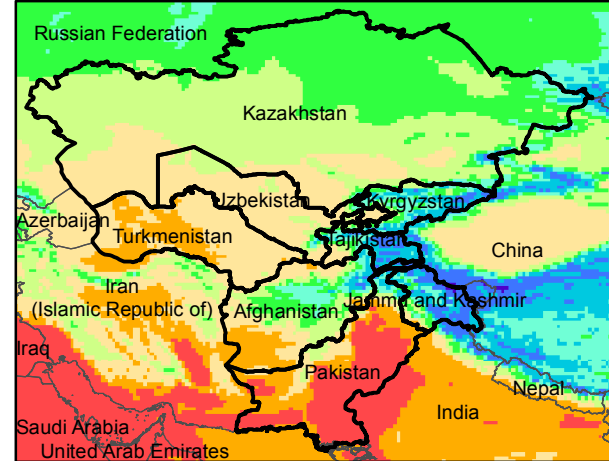

Central Asia Dekadal Temperature and Anomalies

Sep. dekad 1

Sep. dekad 2

Sep. dekad 3

Mean Daily Temp. 2018

Mean Daily Temp. 2018

Mean Daily Temp. 2018

2018
(NOAA
-GFS)