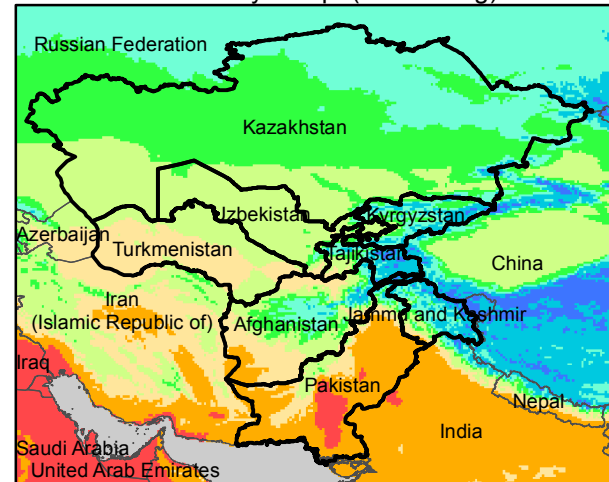

Mean Daily Temp. Diff. from Average

Mean Daily Temp. ('61-'90 avg)

Avg.
(IWM1)