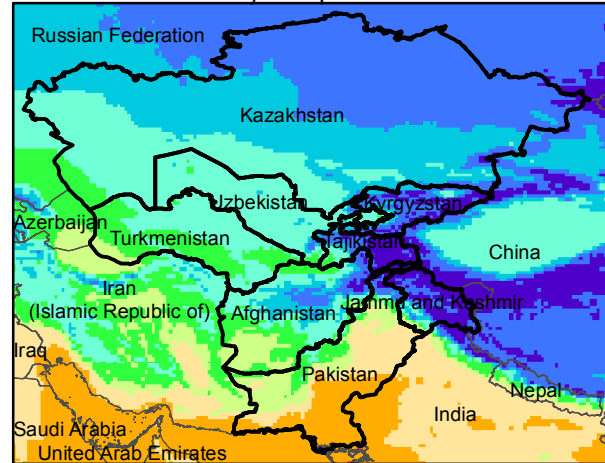

# Central Asia Dekadal Temperature and Anomalies

Nov. dekad 1

Mean Daily Temp. 2018

Nov. dekad 2

Mean Daily Temp. 2018

Nov. dekad 3

Mean Daily Temp. 2018

2018  
(NOAA  
-GFS)