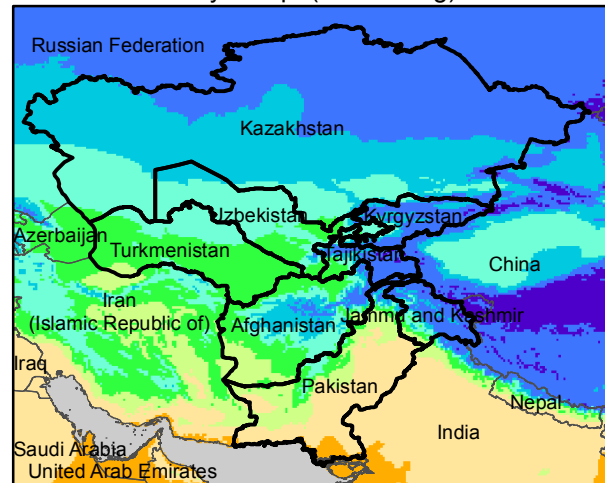

Mean Daily Temp. ('61-'90 avg)

Avg.
(IWM1)

Mean Daily Temp. Diff. from Average