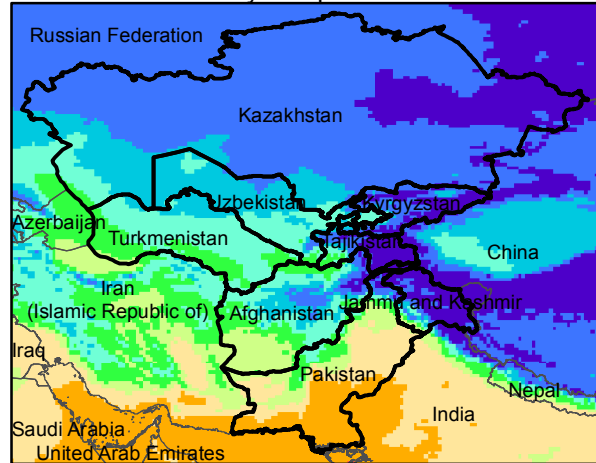

# Central Asia Dekadal Temperature and Anomalies

Nov. dekad 1

Mean Daily Temp. 2018

Nov. dekad 2

Mean Daily Temp. 2018

Nov. dekad 3

Mean Daily Temp. 2018

2018  
(NOAA  
-GFS)