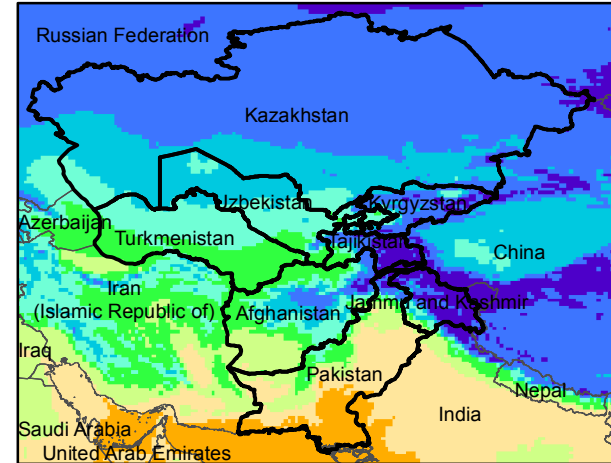

# Central Asia Dekadal Temperature and Anomalies

Nov. dekad 1

Mean Daily Temp. 2018

Nov. dekad 2

Mean Daily Temp. 2018

Nov. dekad 3

Mean Daily Temp. 2018

2018  
(NOAA  
-GFS)