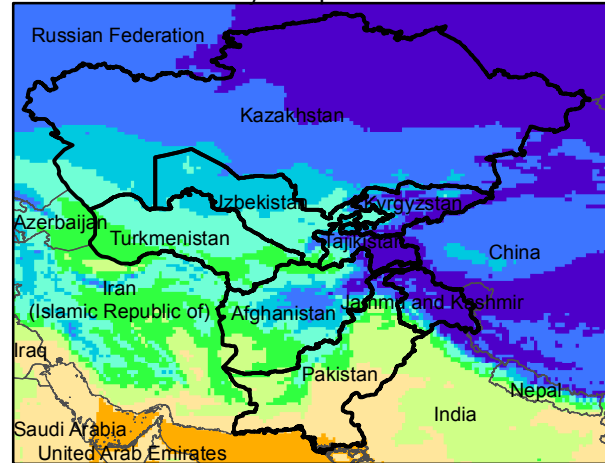

# Central Asia Dekadal Temperature and Anomalies

**Dec. dekad 1**

Mean Daily Temp. 2018

**Dec. dekad 2**

Mean Daily Temp. 2018

**Dec. dekad 3**

Mean Daily Temp. 2018

2018  
(NOAA  
-GFS)