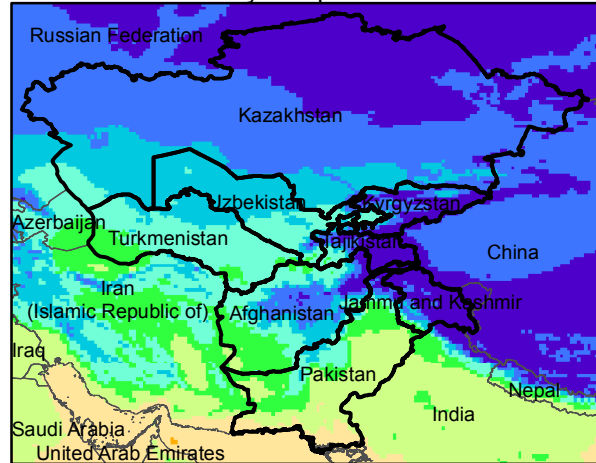

# Central Asia Dekadal Temperature and Anomalies

**Dec. dekad 1**

Mean Daily Temp. 2018

**Dec. dekad 2**

Mean Daily Temp. 2018

**Dec. dekad 3**

Mean Daily Temp. 2018

2018  
(NOAA  
-GFS)