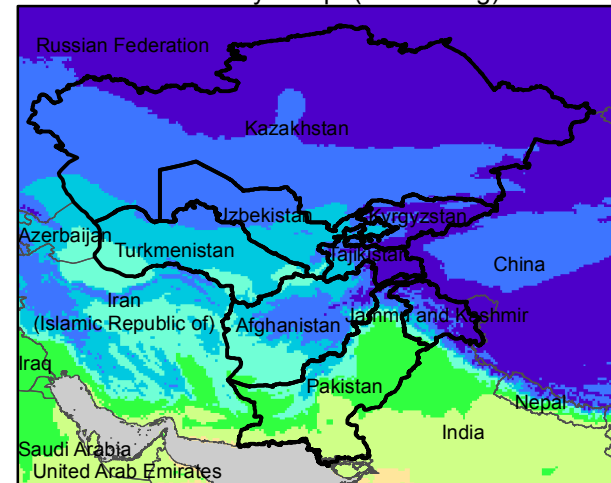

Mean Daily Temp. Diff. from Average

Mean Daily Temp. ('61-'90 avg)

Avg.
(IWM1)