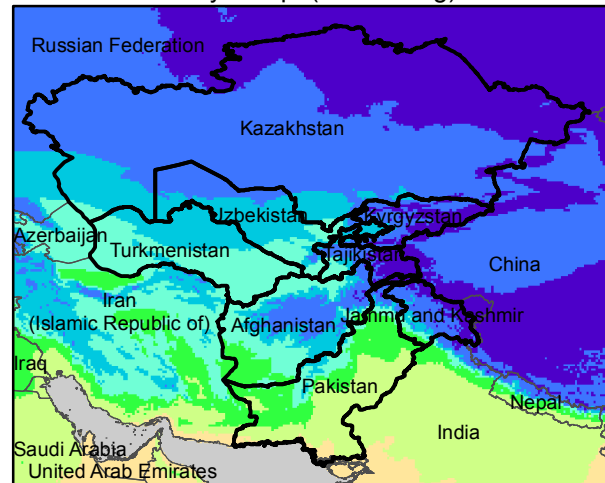

Mean Daily Temp. ('61-'90 avg)

Avg.
(IWM1)

Mean Daily Temp. Diff. from Average