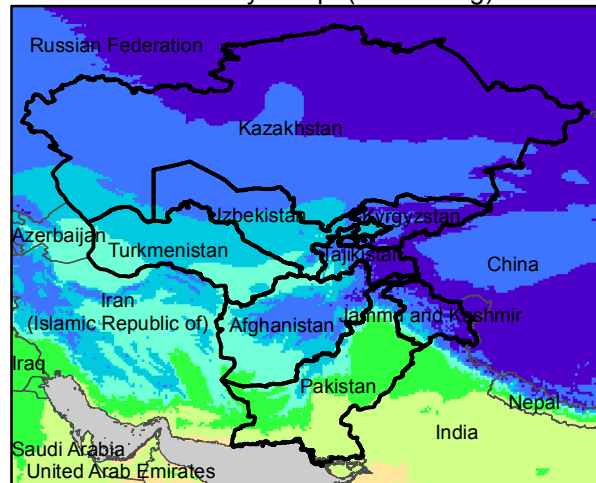

Mean Daily Temp. Diff. from Average

Mean Daily Temp. ('61-'90 avg)

Avg.
(IWM1)