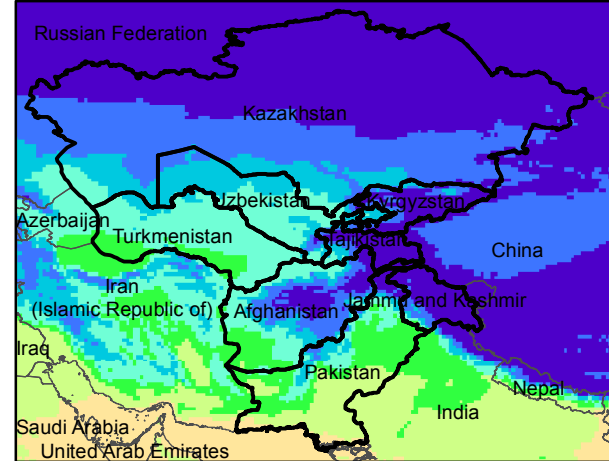

Central Asia Dekadal Temperature and Anomalies

Jan. dekad 1

Jan. dekad 2

Jan. dekad 3

Mean Daily Temp. 2019

Mean Daily Temp. 2019

Mean Daily Temp. 2019

2019
(NOAA
-GFS)