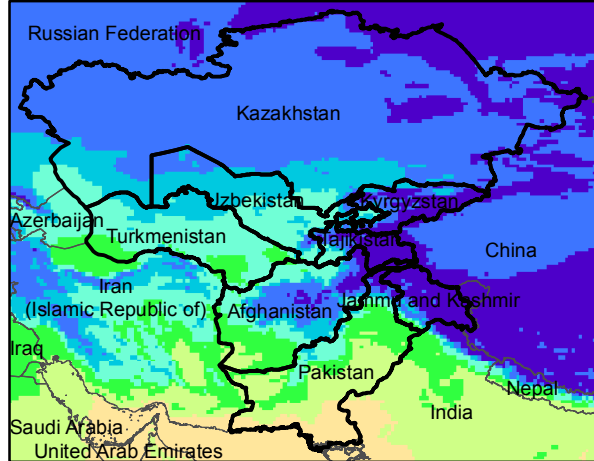

Central Asia Dekadal Temperature and Anomalies

Jan. dekad 1

Jan. dekad 2

Jan. dekad 3

Mean Daily Temp. 2019

Mean Daily Temp. 2019

Mean Daily Temp. 2019

2019
(NOAA
-GFS)