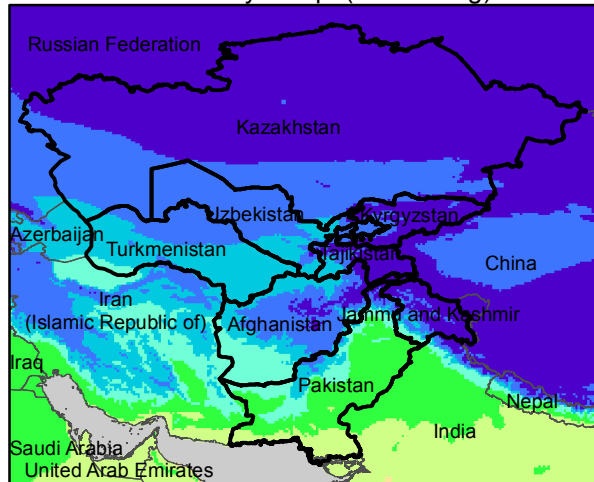

Mean Daily Temp. Diff. from Average

Mean Daily Temp. ('61-'90 avg)

Avg.
(IWMI)