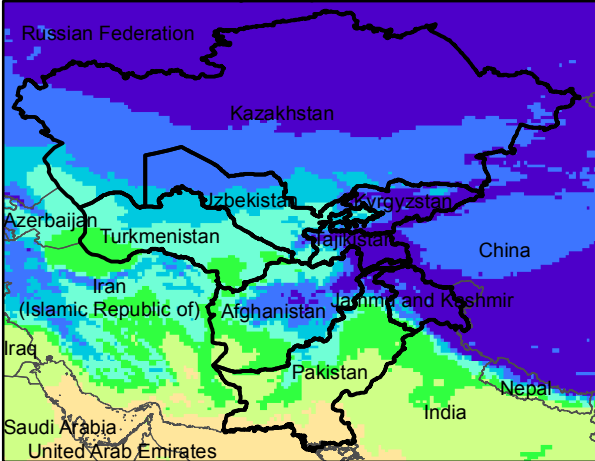

Central Asia Dekadal Temperature and Anomalies

Jan. dekad 1

Jan. dekad 2

Jan. dekad 3

Mean Daily Temp. 2019

Mean Daily Temp. 2019

Mean Daily Temp. 2019

2019
(NOAA
-GFS)