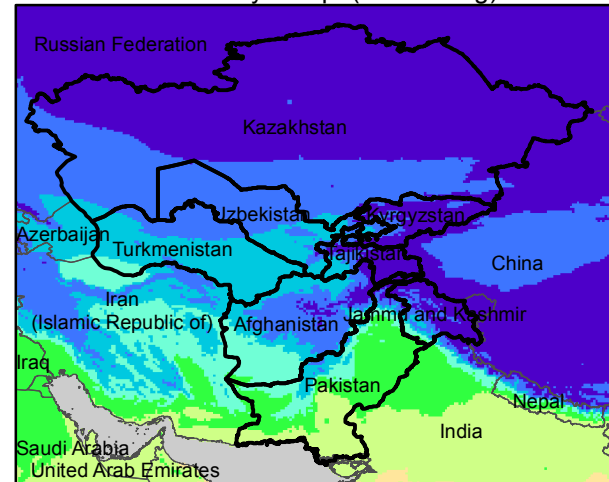

Mean Daily Temp. Diff. from Average

Mean Daily Temp. ('61-'90 avg)

Avg.
(IWMI)