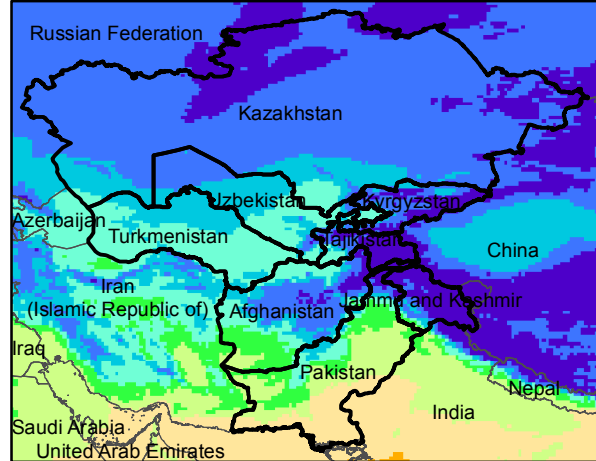

Central Asia Dekadal Temperature and Anomalies

Feb. dekad 1

Mean Daily Temp. 2019

Feb. dekad 2

Mean Daily Temp. 2019

Feb. dekad 3

Mean Daily Temp. 2019

2019
(NOAA
-GFS)