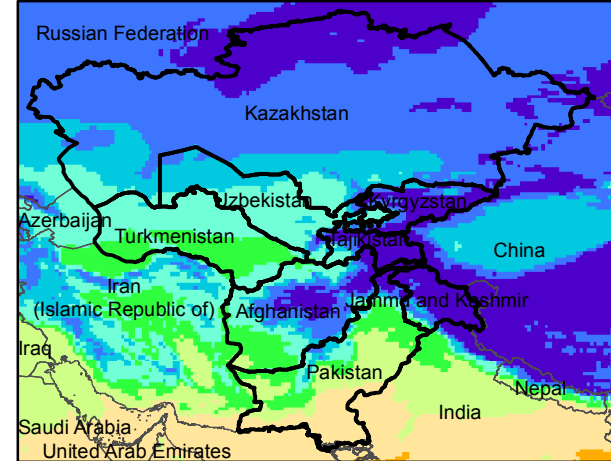

Central Asia Dekadal Temperature and Anomalies

Feb. dekad 1

Mean Daily Temp. 2019

Feb. dekad 2

Mean Daily Temp. 2019

Feb. dekad 3

Mean Daily Temp. 2019

2019
(NOAA
-GFS)