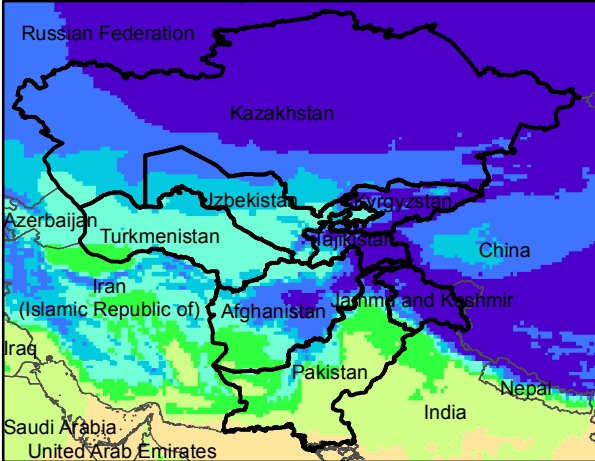

Central Asia Dekadal Temperature and Anomalies

Feb. dekad 1

Mean Daily Temp. 2019

Feb. dekad 2

Mean Daily Temp. 2019

Feb. dekad 3

Mean Daily Temp. 2019

2019
(NOAA
-GFS)