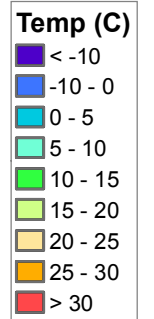

Central Asia Dekadal Temperature and Anomalies

Feb. dekad 1

Mean Daily Temp. 2019

Feb. dekad 2

Mean Daily Temp. 2019

Feb. dekad 3

Mean Daily Temp. 2019

2019
(NOAA
-GFS)

Mean Daily Temp. ('61-'90 avg)

Mean Daily Temp. ('61-'90 avg)

Mean Daily Temp. ('61-'90 avg)

Avg.
(IWM1)

Mean Daily Temp. Diff. from Average

Mean Daily Temp. Diff. from Average

Mean Daily Temp. Diff. from Average