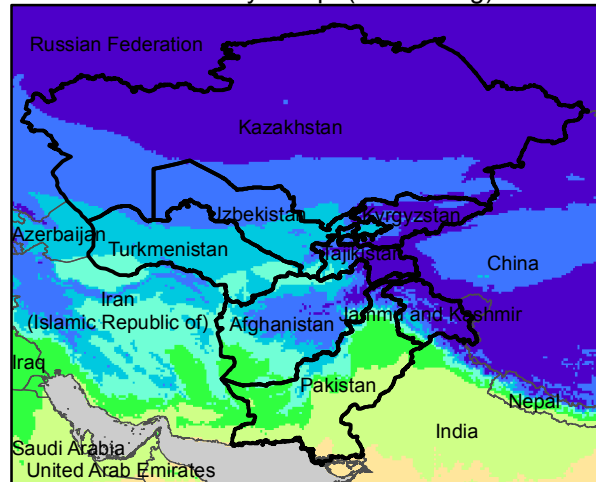

Mean Daily Temp. Diff. from Average

Mean Daily Temp. ('61-'90 avg)

Avg.
(IWM1)