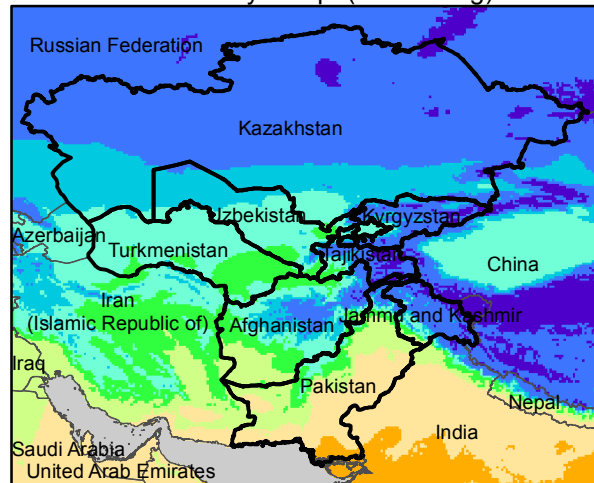

Mean Daily Temp. Diff. from Average

Mean Daily Temp. ('61-'90 avg)

Avg.
(IWM1)