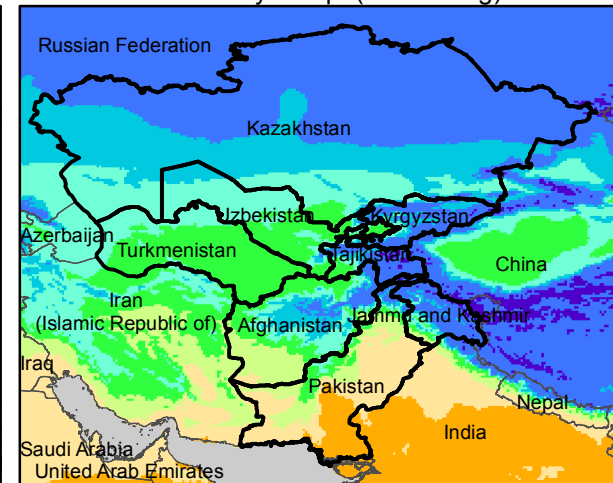

Mean Daily Temp. Diff. from Average

Mean Daily Temp. ('61-'90 avg)

Avg.
(IWM1)