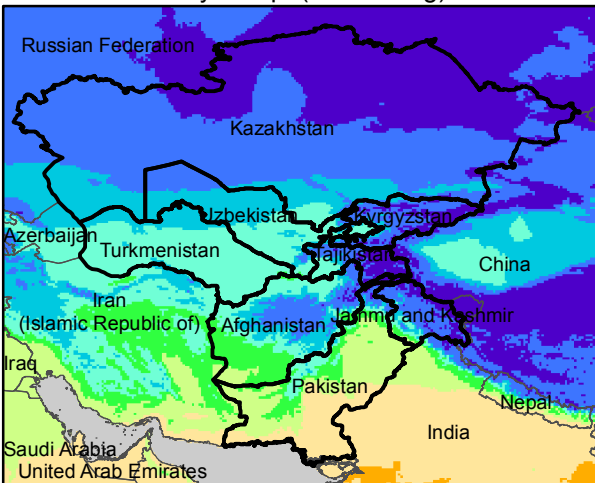

Mean Daily Temp. ('61-'90 avg)

Avg.
(IWM1)

Mean Daily Temp. Diff. from Average