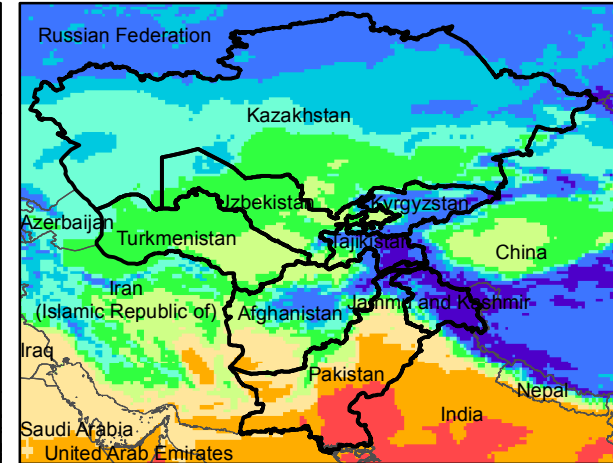

Central Asia Dekadal Temperature and Anomalies

Mar. dekad 1

Mar. dekad 2

Mar. dekad 3

Mean Daily Temp. 2019

Mean Daily Temp. 2019

Mean Daily Temp. 2019

2019
(NOAA
-GFS)