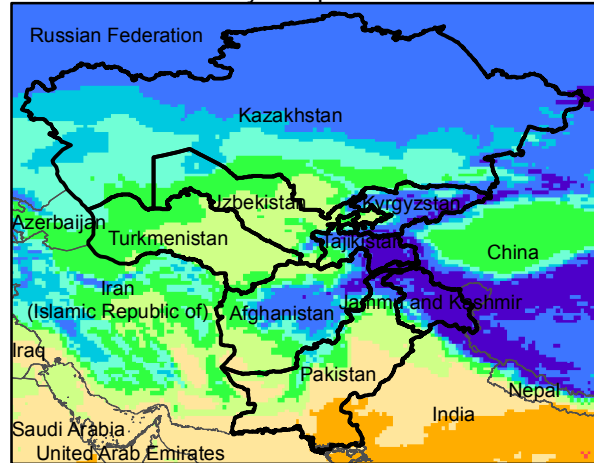

Central Asia Dekadal Temperature and Anomalies

Mar. dekad 1

Mar. dekad 2

Mar. dekad 3

Mean Daily Temp. 2019

Mean Daily Temp. 2019

Mean Daily Temp. 2019

2019
(NOAA
-GFS)