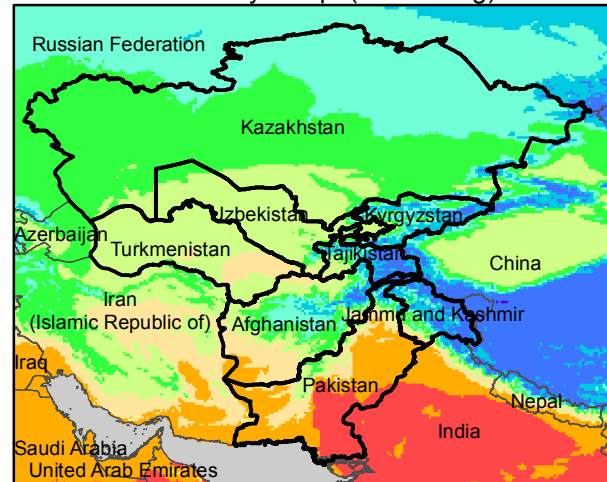

Mean Daily Temp. Diff. from Average

Mean Daily Temp. ('61-'90 avg)

**Avg.
(IWM1)**