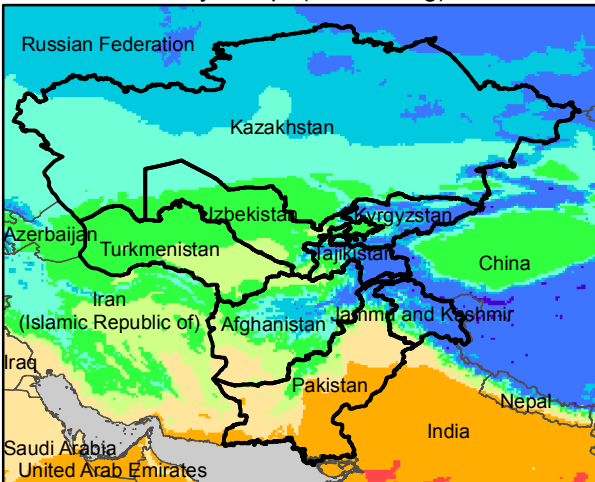

Mean Daily Temp. ('61-'90 avg)

**Avg.
(IWM1)**

Mean Daily Temp. Diff. from Average