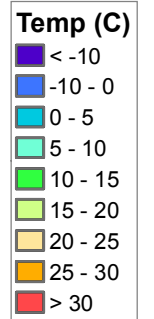

# Central Asia Dekadal Temperature and Anomalies

**Apr. dekad 1**

Mean Daily Temp. 2019

**Apr. dekad 2**

Mean Daily Temp. 2019

**Apr. dekad 3**

Mean Daily Temp. 2019

**2019  
(NOAA  
-GFS)**

Mean Daily Temp. ('61-'90 avg)

Mean Daily Temp. ('61-'90 avg)

Mean Daily Temp. ('61-'90 avg)

**Avg.  
(IWM1)**

Mean Daily Temp. Diff. from Average

Mean Daily Temp. Diff. from Average

Mean Daily Temp. Diff. from Average