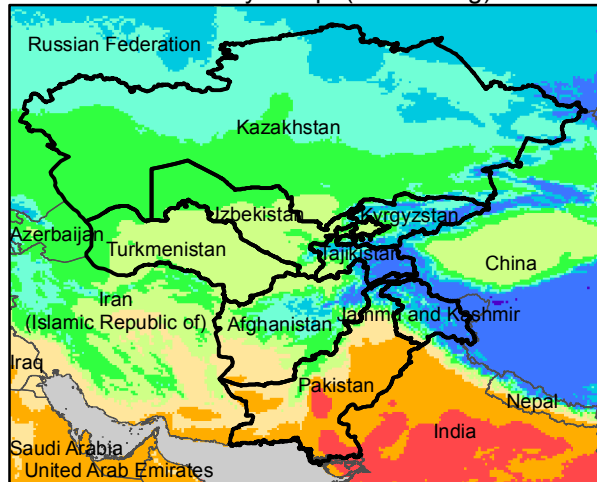

Mean Daily Temp. Diff. from Average

Mean Daily Temp. ('61-'90 avg)

**Avg.
(IWM1)**