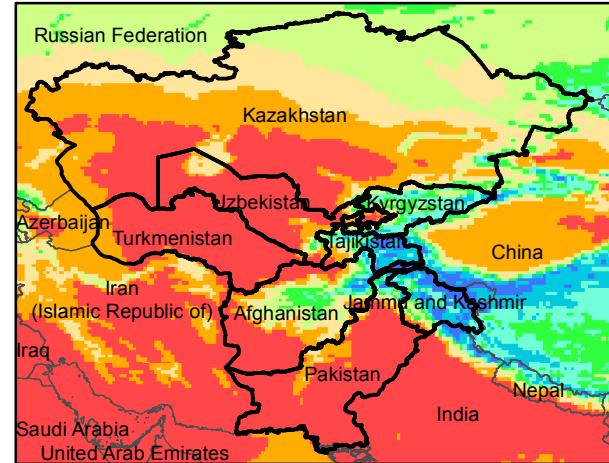

# Central Asia Dekadal Temperature and Anomalies

Jun. dekad 1

Mean Daily Temp. 2019

Jun. dekad 2

Mean Daily Temp. 2019

Jun. dekad 3

Mean Daily Temp. 2019

2019  
(NOAA  
-GFS)