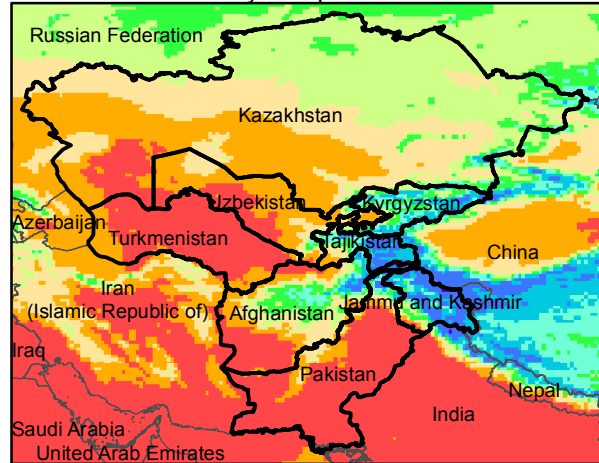

# Central Asia Dekadal Temperature and Anomalies

Jun. dekad 1

Mean Daily Temp. 2019

Jun. dekad 2

Mean Daily Temp. 2019

Jun. dekad 3

Mean Daily Temp. 2019

2019  
(NOAA  
-GFS)