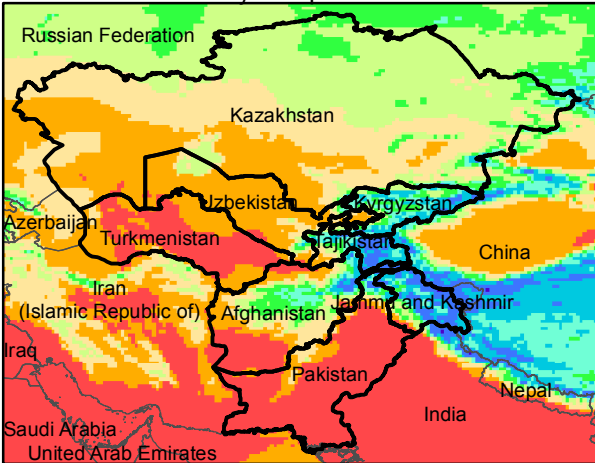

# Central Asia Dekadal Temperature and Anomalies

Jun. dekad 1

Mean Daily Temp. 2019

Jun. dekad 2

Mean Daily Temp. 2019

Jun. dekad 3

Mean Daily Temp. 2019

2019  
(NOAA  
-GFS)