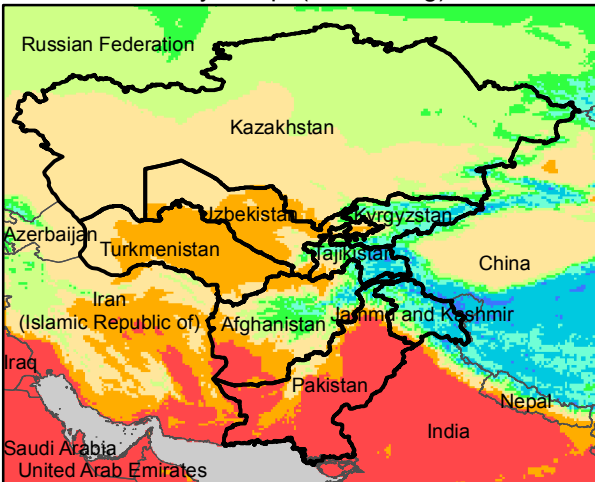

Mean Daily Temp. ('61-'90 avg)

Avg.
(IWM1)

Mean Daily Temp. Diff. from Average