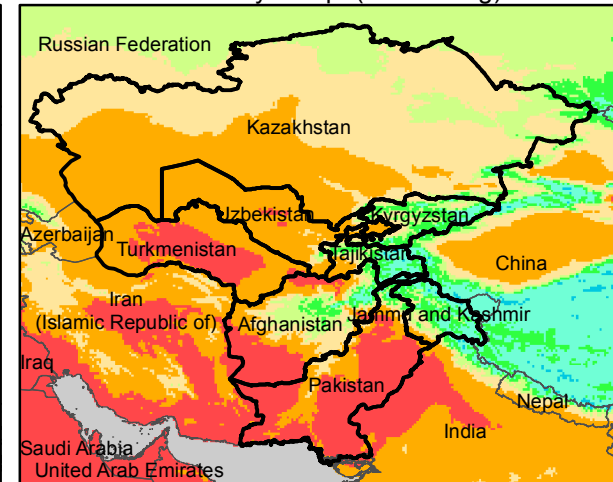

Mean Daily Temp. Diff. from Average

Mean Daily Temp. ('61-'90 avg)

Avg.
(IWMI)