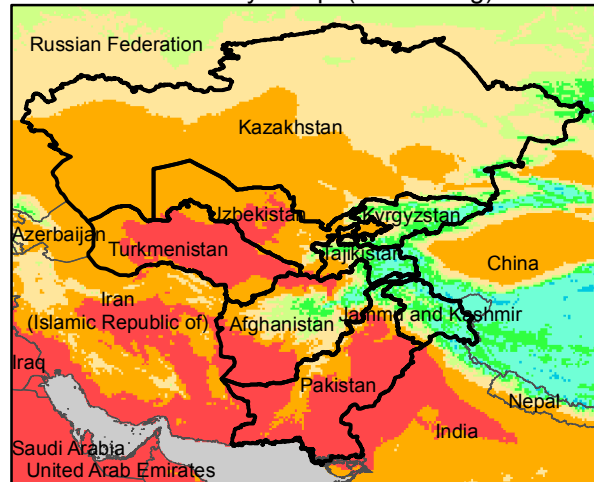

Mean Daily Temp. Diff. from Average

Mean Daily Temp. ('61-'90 avg)

Avg.
(IWMI)