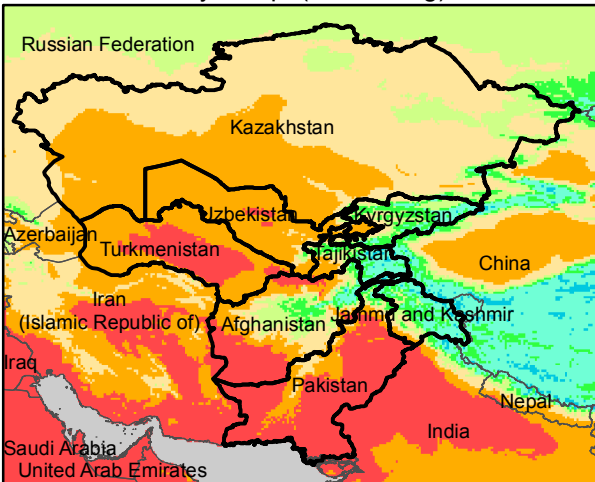

Mean Daily Temp. ('61-'90 avg)

Avg.
(IWMI)

Mean Daily Temp. Diff. from Average