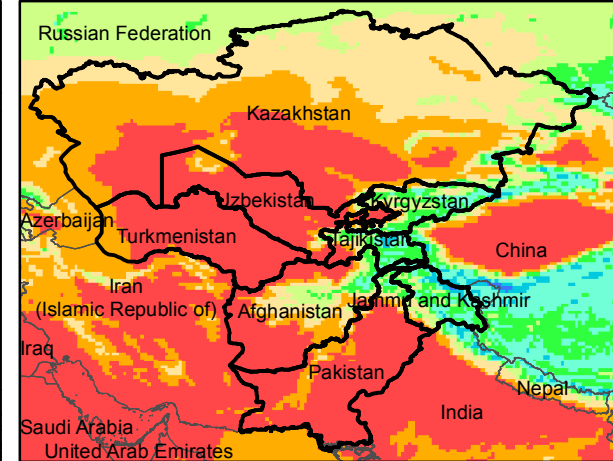

Central Asia Dekadal Temperature and Anomalies

Jul. dekad 1

Mean Daily Temp. 2019

Jul. dekad 2

Mean Daily Temp. 2019

Jul. dekad 3

Mean Daily Temp. 2019

2019
(NOAA
-GFS)