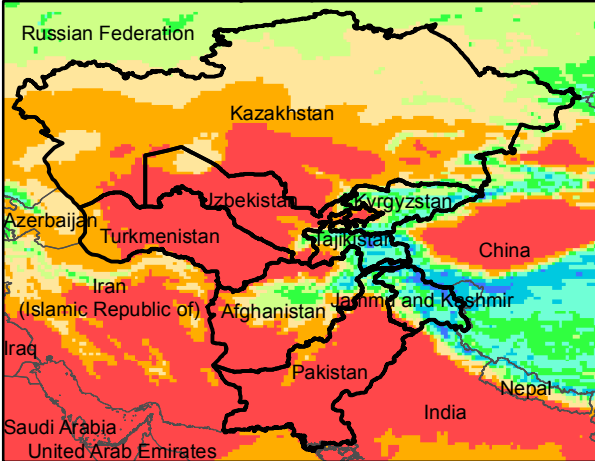

Central Asia Dekadal Temperature and Anomalies

Jul. dekad 1

Mean Daily Temp. 2019

Jul. dekad 2

Mean Daily Temp. 2019

Jul. dekad 3

Mean Daily Temp. 2019

2019
(NOAA
-GFS)