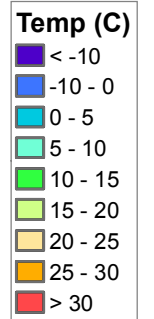

Central Asia Dekadal Temperature and Anomalies

Jul. dekad 1

Mean Daily Temp. 2019

Jul. dekad 2

Mean Daily Temp. 2019

Jul. dekad 3

Mean Daily Temp. 2019

2019
(NOAA
-GFS)

Mean Daily Temp. ('61-'90 avg)

Mean Daily Temp. ('61-'90 avg)

Mean Daily Temp. ('61-'90 avg)

Avg.
(IWMI)

Mean Daily Temp. Diff. from Average

Mean Daily Temp. Diff. from Average

Mean Daily Temp. Diff. from Average