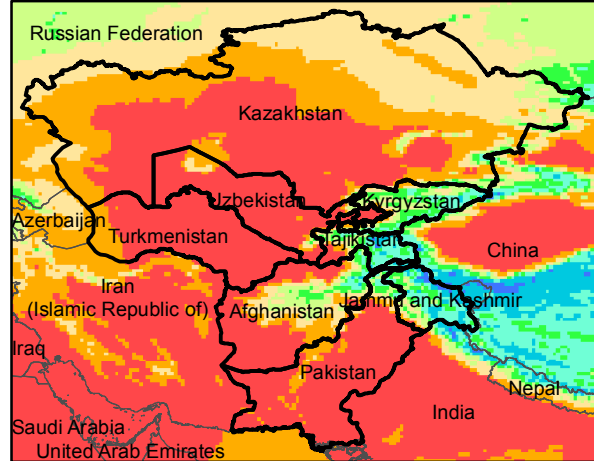

Central Asia Dekadal Temperature and Anomalies

Jul. dekad 1

Mean Daily Temp. 2019

Jul. dekad 2

Mean Daily Temp. 2019

Jul. dekad 3

Mean Daily Temp. 2019

2019
(NOAA
-GFS)